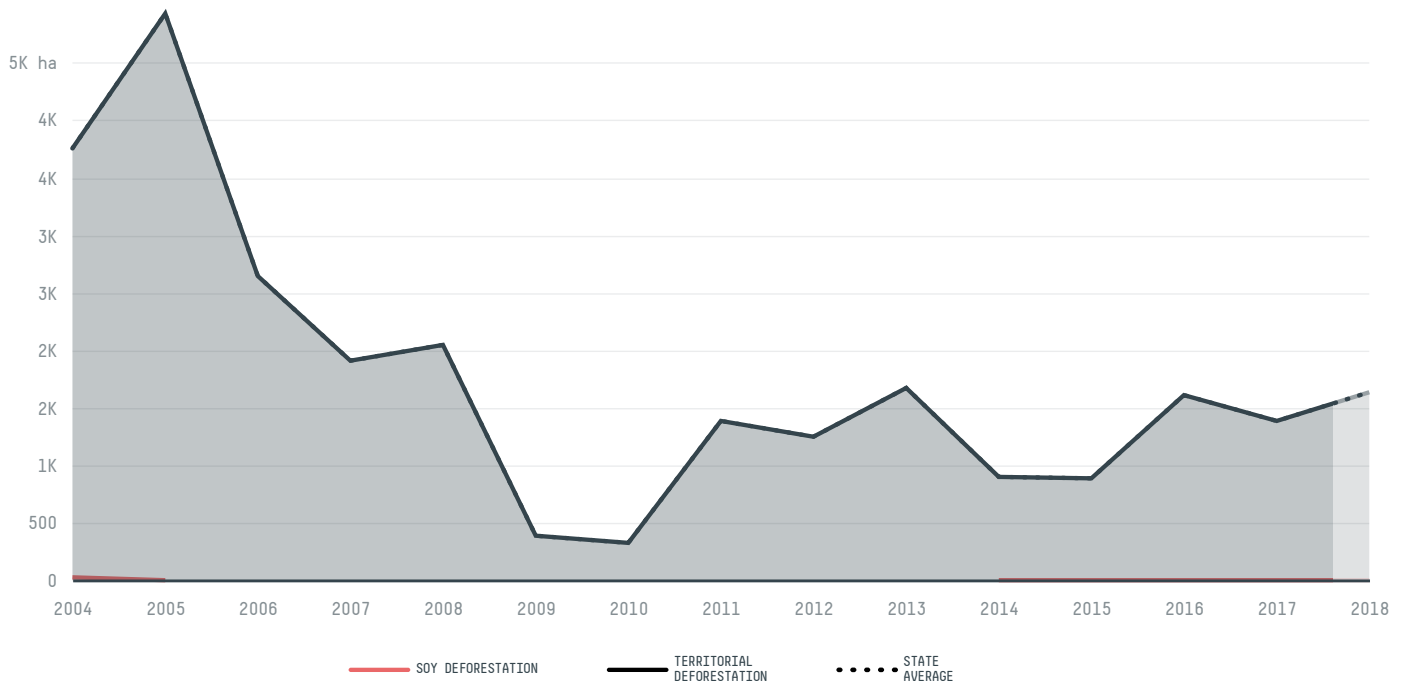

SOCIO-ECONOMIC INDICATORS	SCORE
Human Development Index	0.614 /1
GDP per capita	- USD/capita
GDP from agriculture	- %
Smallholder dominance	48 %
Reported cases of forced labour	0
Reported cases of land conflicts	-
Population	9,661
TERRITORIAL GOVERNANCE	SCORE
Legal Reserve deficit	1,091.5 ha
Legal Reserve deficit as a % of private land	0.7 %
Protected vegetation in private land	106,132.7 ha
Unprotected vegetation in private land	12,586.1 ha
ACTOR COMMITMENTS	SCORE
Round Table on Responsible Soy	- t

DEFORESTATION TRAJECTORY OF ITAPUA DO OESTE