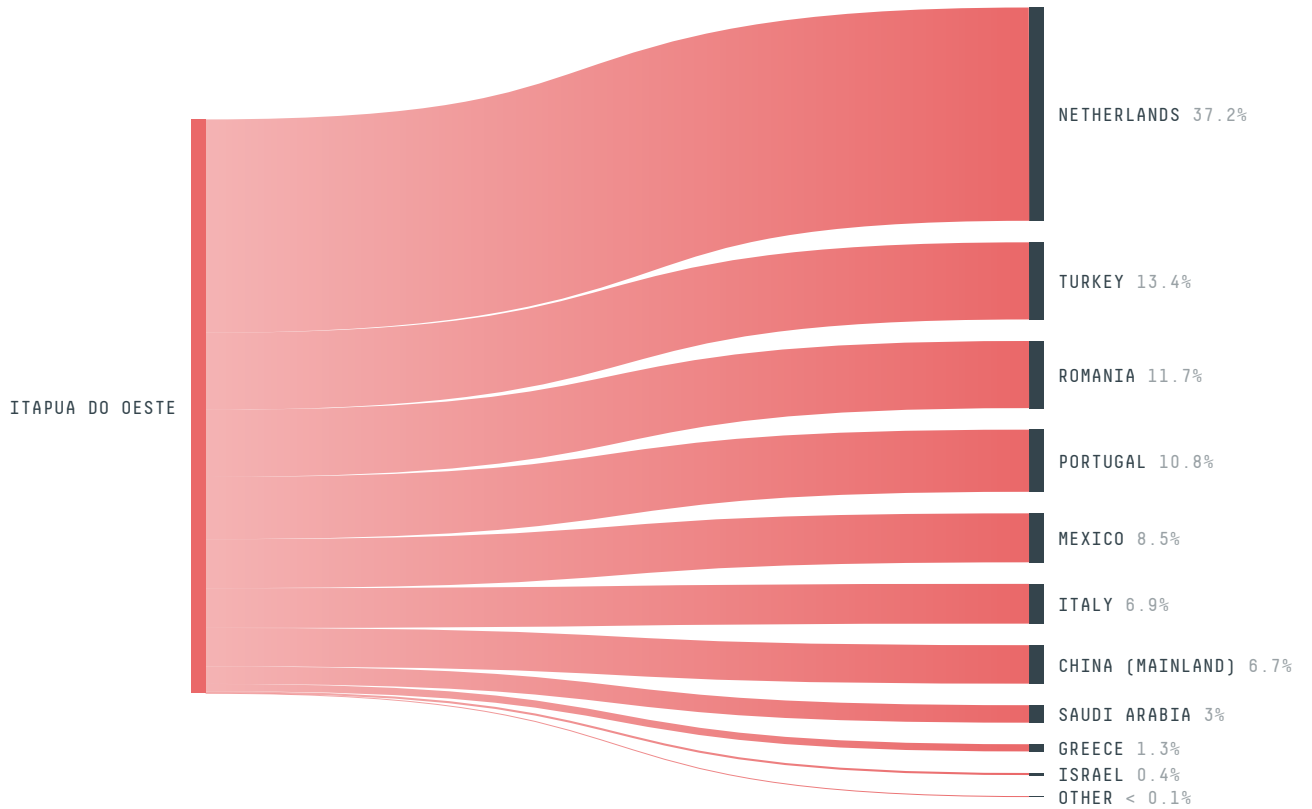

TOP IMPORTING COUNTRIES OF SOY FROM ITAPUA DO OESTE IN 2018