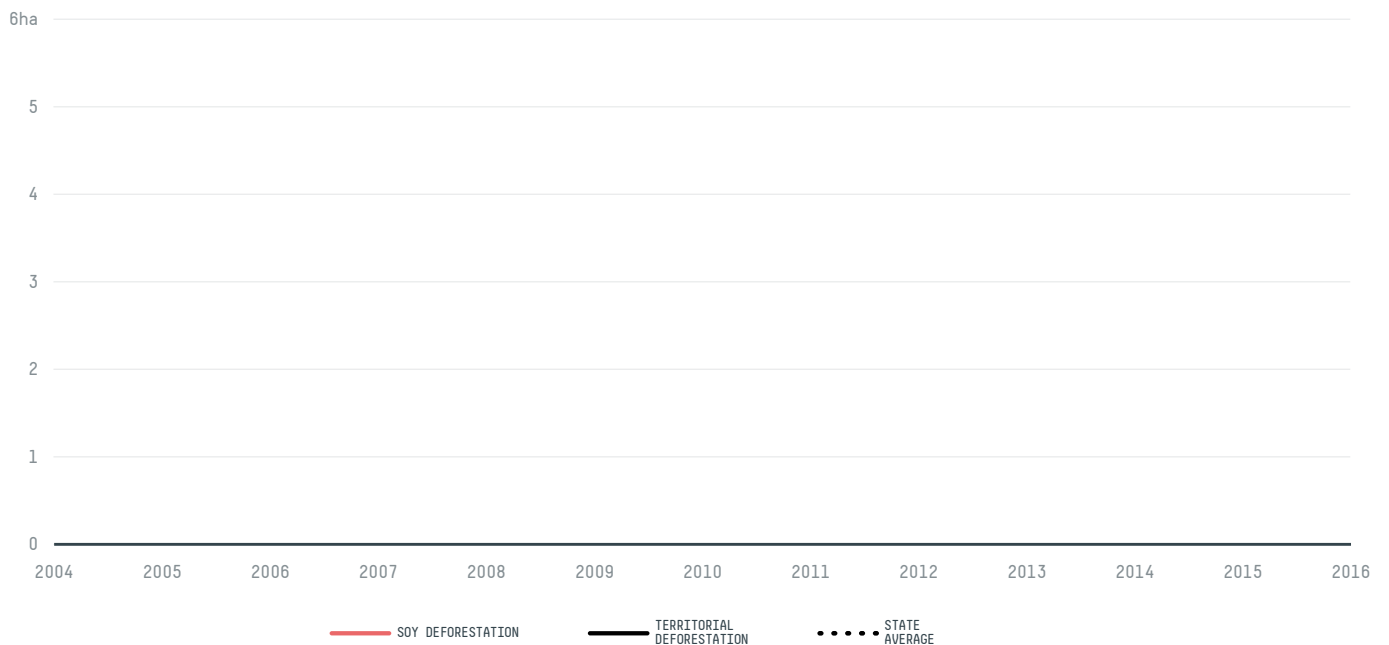

SOCIO-ECONOMIC INDICATORS	SCORE
Human Development Index	0.692 /1
GDP per capita	- USD/capita
GDP from agriculture	- %
Smallholder dominance	63 %
Reported cases of forced labour	0
Reported cases of land conflicts	-
Population	5,249
TERRITORIAL GOVERNANCE	SCORE
Legal Reserve deficit	107.8 ha
Legal Reserve deficit as a % of private land	0.9 %
Protected vegetation in private land	1,246.3 ha
Unprotected vegetation in private land	321.5 ha
ACTOR COMMITMENTS	SCORE
Round Table on Responsible Soy	- t

DEFORESTATION TRAJECTORY OF SAO SEBASTIAO DA BELA VISTA