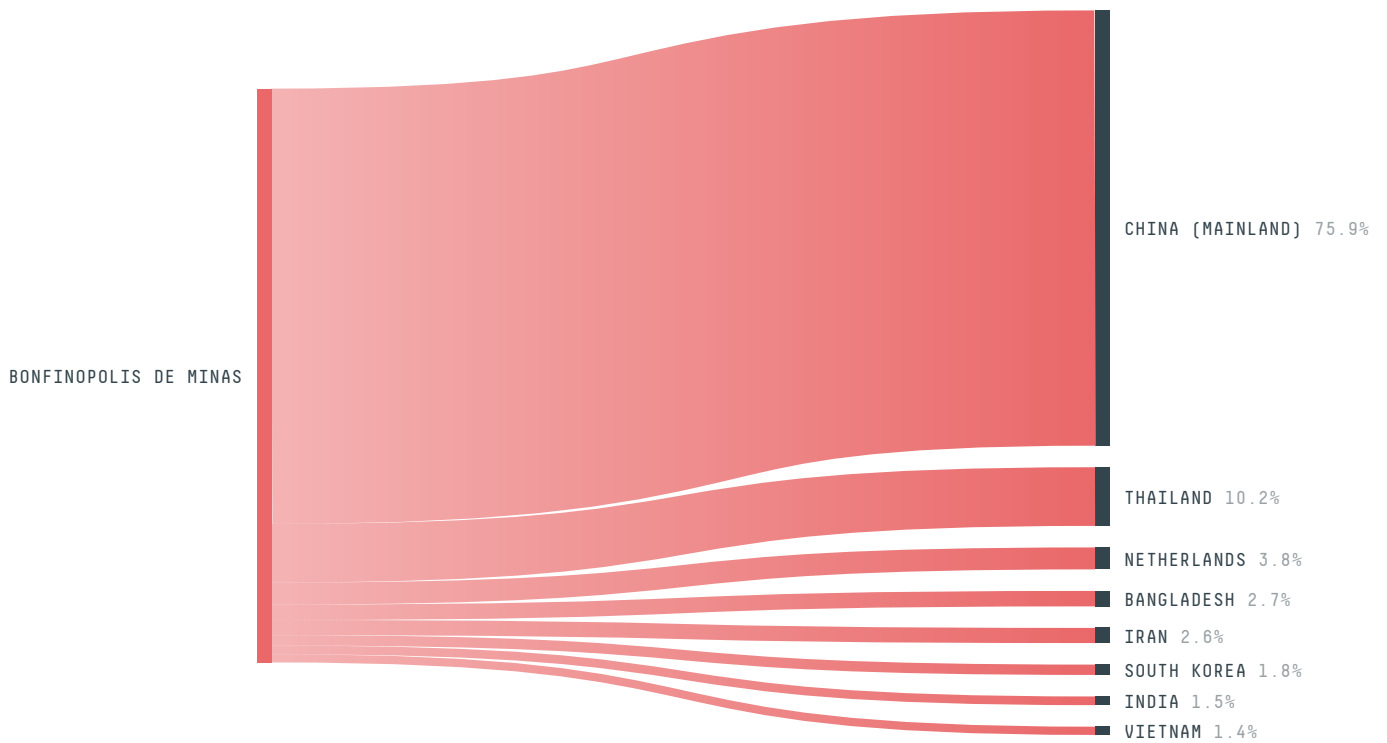

TOP IMPORTING COUNTRIES OF SOY FROM BONFINOPOLIS DE MINAS IN 2018