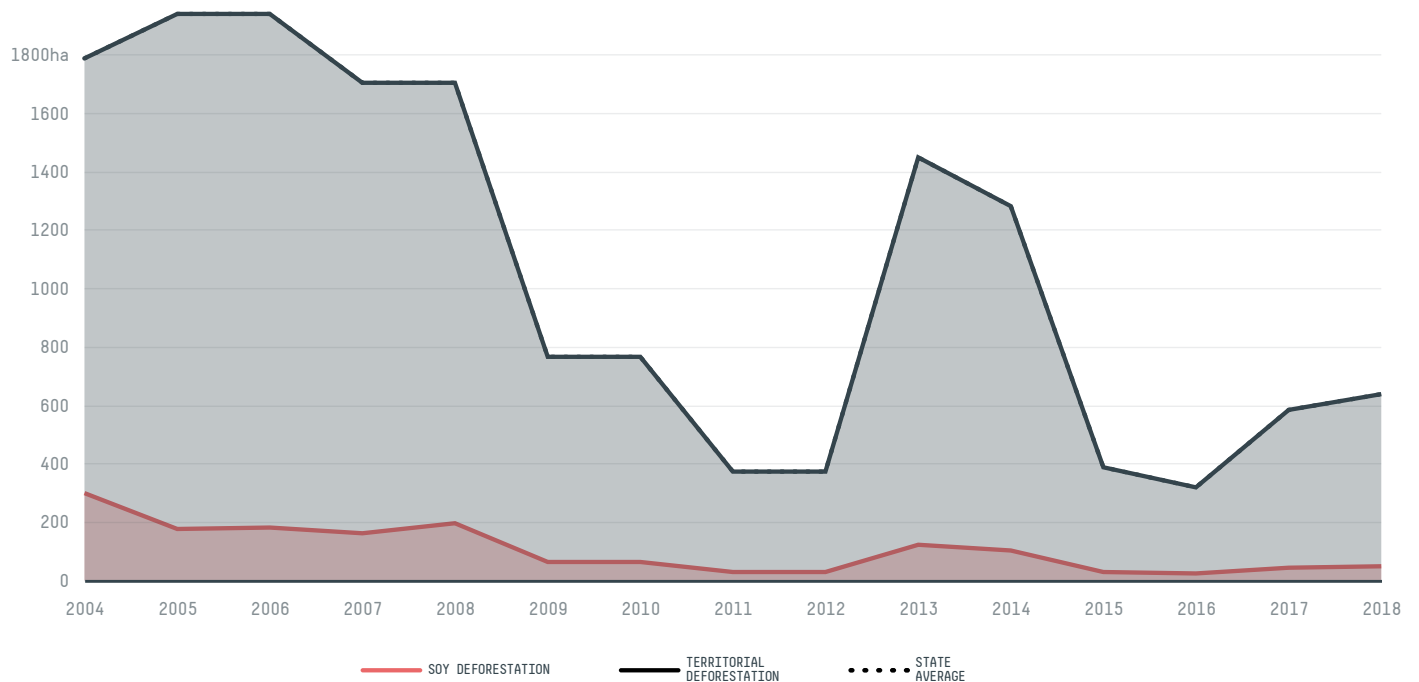

SOCIO-ECONOMIC INDICATORS	SCORE
Human Development Index	0.678 /1
GDP per capita	- USD/capita
GDP from agriculture	- %
Smallholder dominance	25 %
Reported cases of forced labour	0
Reported cases of land conflicts	-
Population	5,904
TERRITORIAL GOVERNANCE	SCORE
Legal Reserve deficit	2,298 ha
Legal Reserve deficit as a % of private land	1.8 %
Protected vegetation in private land	21,626.2 ha
Unprotected vegetation in private land	27,910.9 ha
ACTOR COMMITMENTS	SCORE
Round Table on Responsible Soy	- t

DEFORESTATION TRAJECTORY OF BONFINOPOLIS DE MINAS