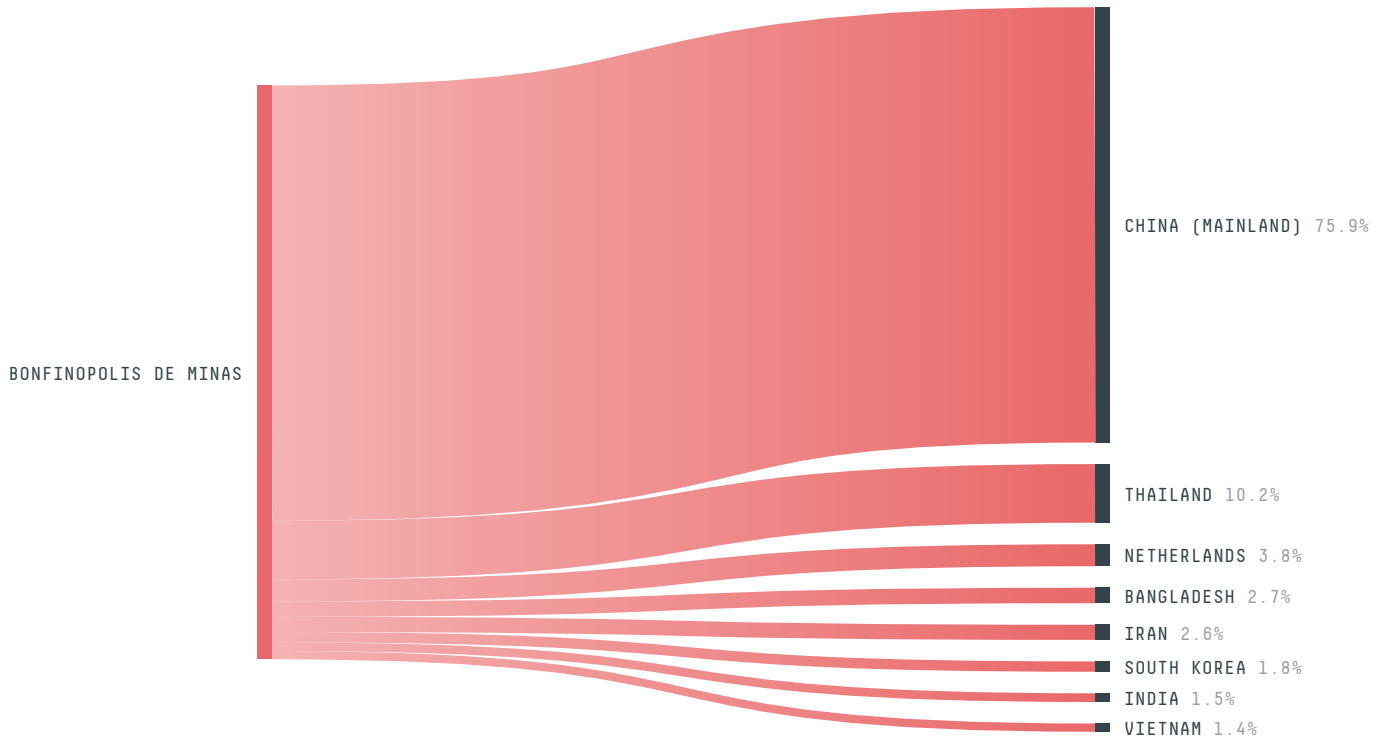

TOP TRADERS OF SOY IN BONFINOPOLIS DE MINAS IN 2018