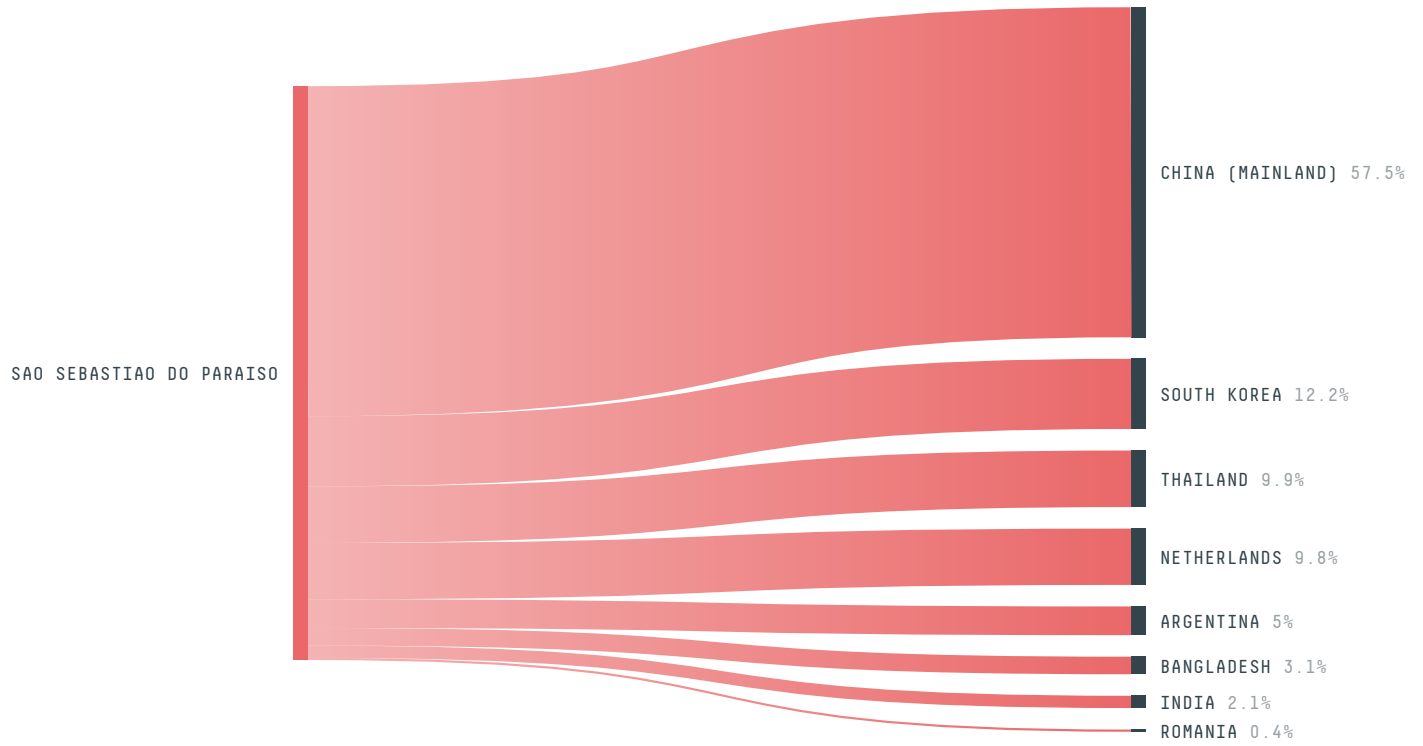

TOP TRADERS OF SOY IN SAO SEBASTIAO DO PARAISO IN 2018