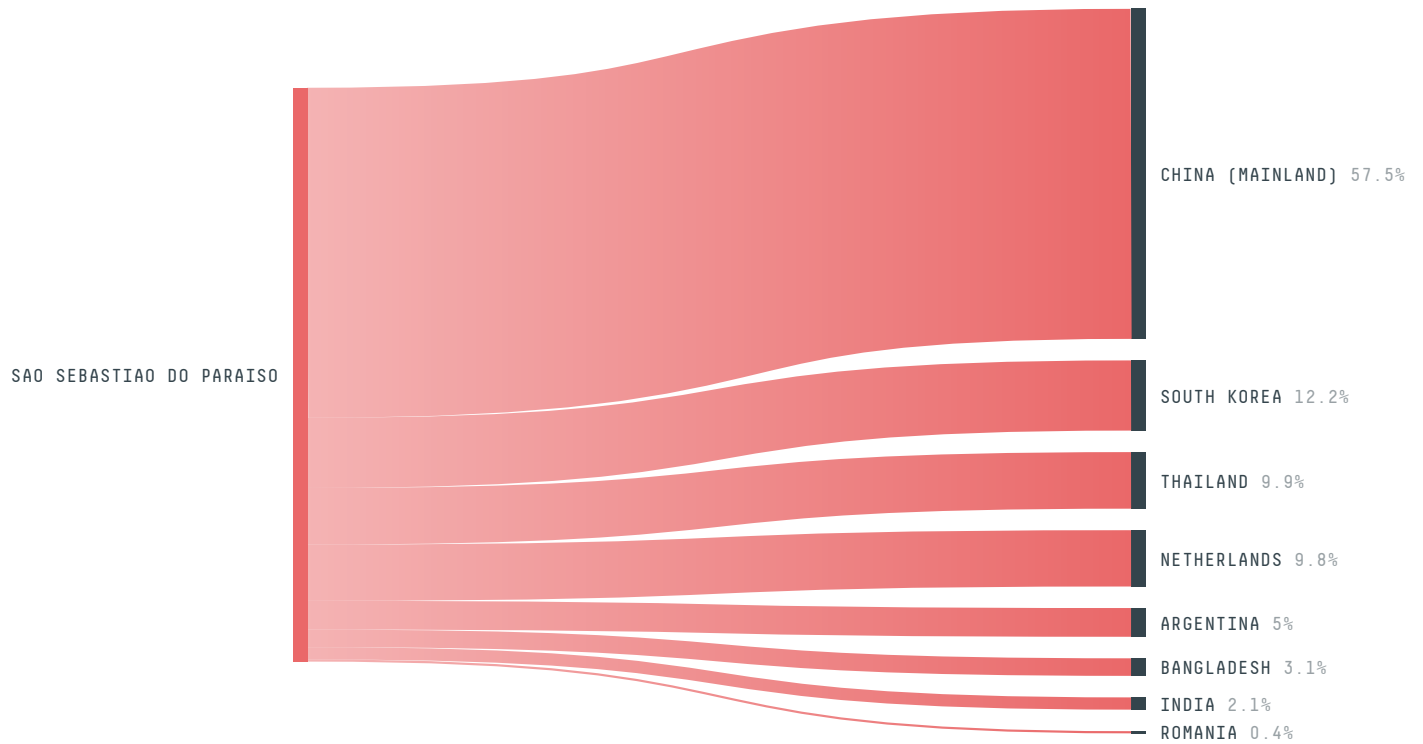

TOP IMPORTING COUNTRIES OF SOY FROM SAO SEBASTIAO DO PARAISO IN 2018