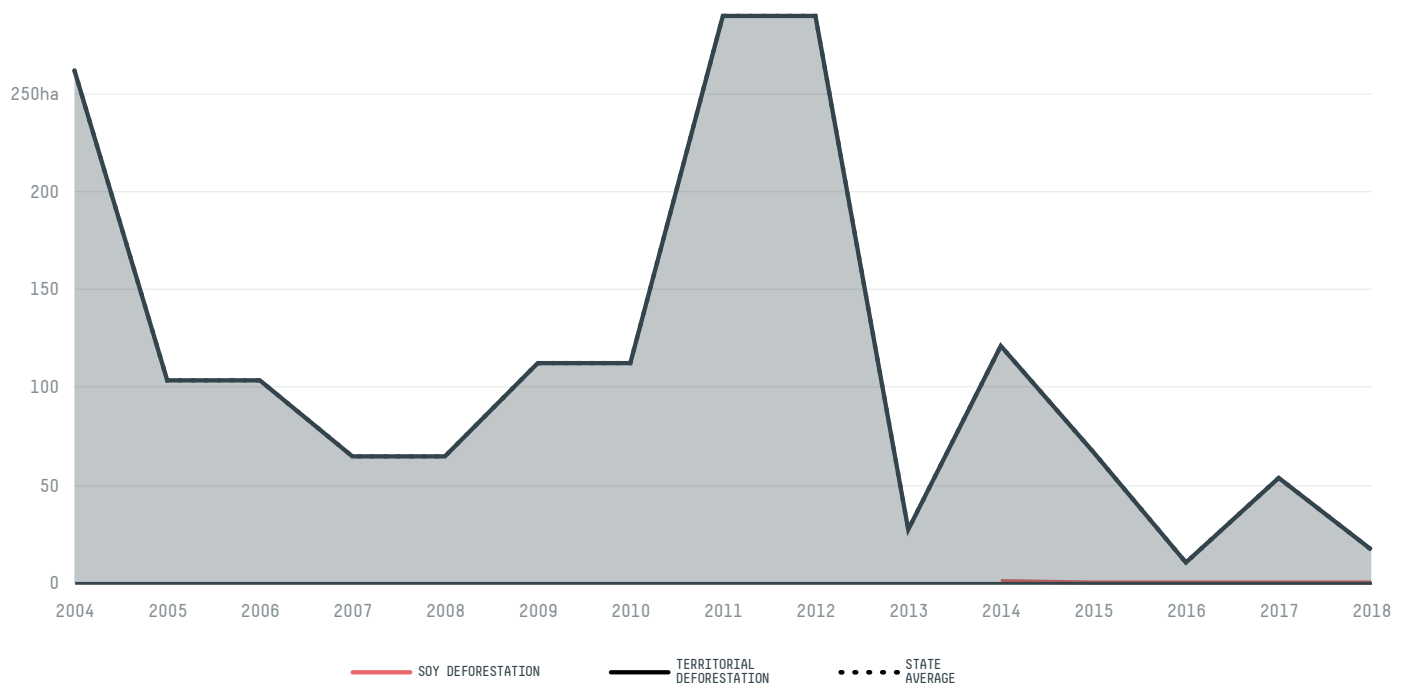

SOCIO-ECONOMIC INDICATORS	SCORE
Human Development Index	0.722 /1
GDP per capita	- USD/capita
GDP from agriculture	- %
Smallholder dominance	53 %
Reported cases of forced labour	0
Reported cases of land conflicts	-
Population	68,518
TERRITORIAL GOVERNANCE	SCORE
Legal Reserve deficit	1,513.4 ha
Legal Reserve deficit as a % of private land	2.3 %
Protected vegetation in private land	5,416.2 ha
Unprotected vegetation in private land	1,118.6 ha
ACTOR COMMITMENTS	SCORE
Round Table on Responsible Soy	- t

DEFORESTATION TRAJECTORY OF SAO SEBASTIAO DO PARAISO