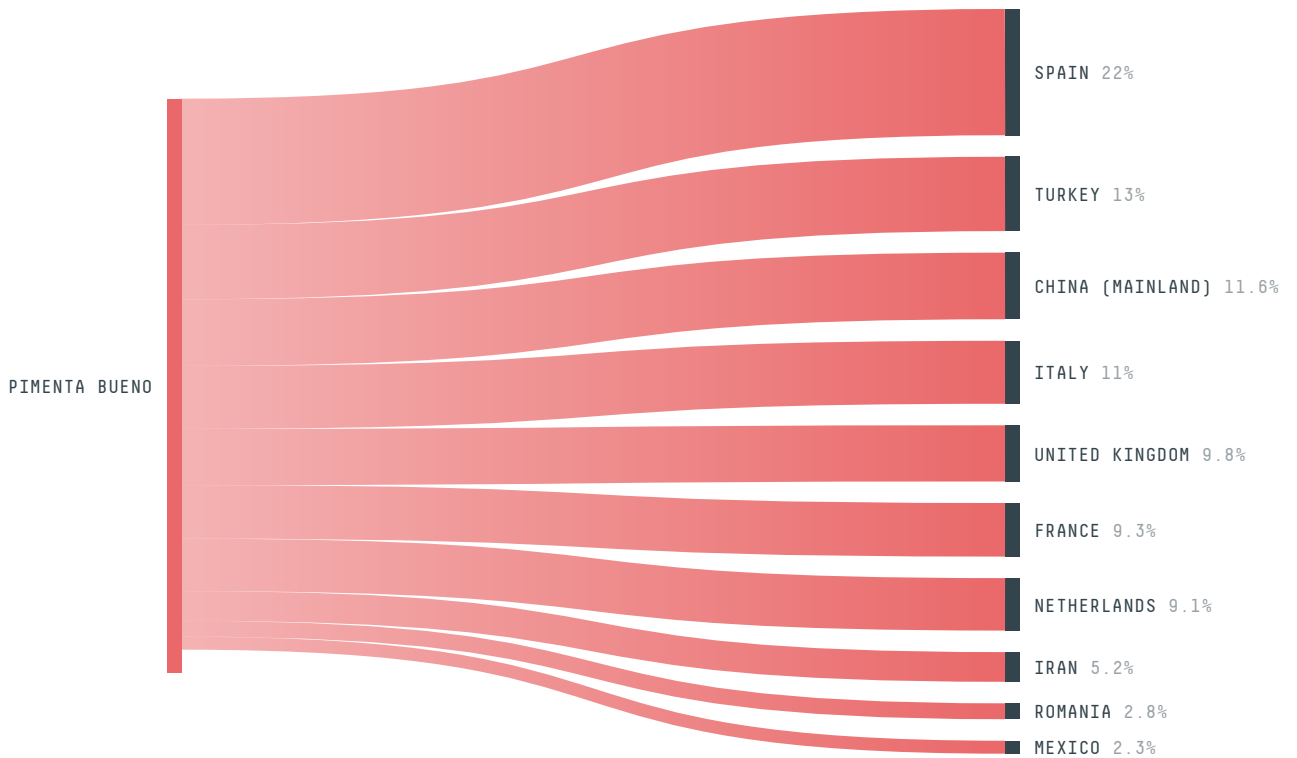

TOP IMPORTING COUNTRIES OF SOY FROM PIMENTA BUENO IN 2017