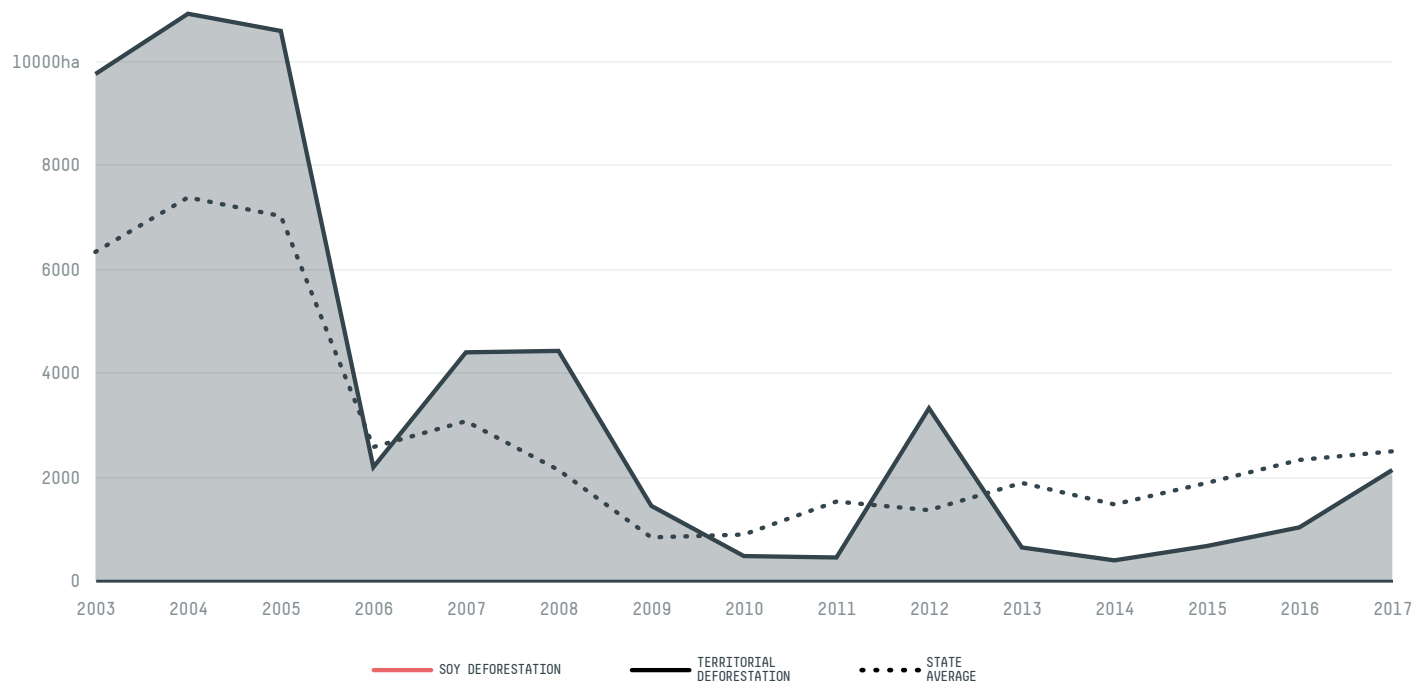

SOCIO-ECONOMIC INDICATORS	SCORE	STATE RANKING
Human Development Index	0.71 /1	5
GDP per capita	- USD/capita	-
GDP from agriculture	- %	-
Smallholder dominance	37 %	-
Reported cases of forced labour	-	-
Reported cases of land conflicts	1	10
Population	36,939	10

TERRITORIAL GOVERNANCE	SCORE	STATE RANKING
Legal Reserve deficit	7,706.2 ha	10
Legal Reserve deficit as a % of private land	1.5 %	-
Protected vegetation in private land	306,697.9 ha	-
Unprotected vegetation in private land	43,649.4 ha	4

ACTOR COMMITMENTS	SCORE	STATE RANKING
Soy traded under zero deforestation commitment	100 %	4
Round Table on Responsible Soy	0 t	2

DEFORESTATION TRAJECTORY OF PIMENTA BUENO