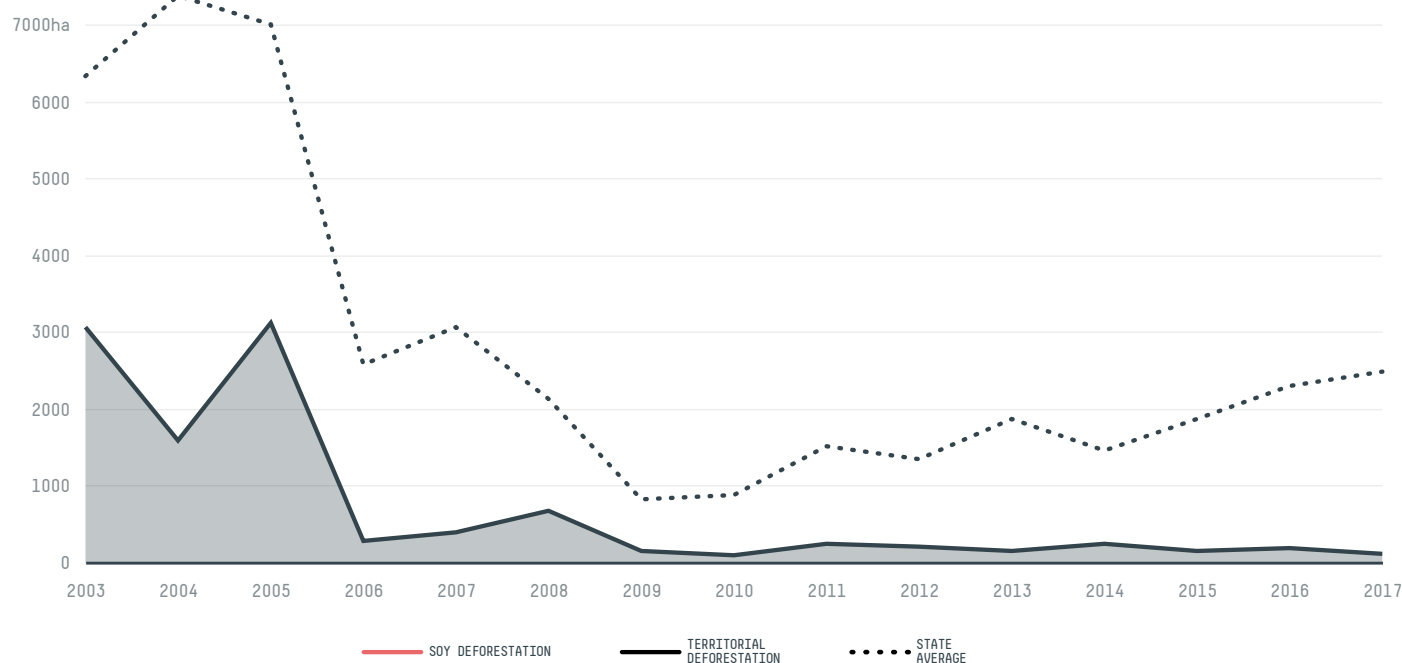

SOCIO-ECONOMIC INDICATORS	SCORE	STATE RANKING
Human Development Index	0.643 /1	22
GDP per capita	- USD/capita	-
GDP from agriculture	- %	-
Smallholder dominance	83 %	-
Reported cases of forced labour	-	-
Reported cases of land conflicts	-	-
Population	17,399	25

TERRITORIAL GOVERNANCE	SCORE	STATE RANKING
Legal Reserve deficit	2,025.9 ha	34
Legal Reserve deficit as a % of private land	1.5 %	-
Protected vegetation in private land	43,814.7 ha	-
Unprotected vegetation in private land	2,395.1 ha	23

ACTOR COMMITMENTS	SCORE	STATE RANKING
Soy traded under zero deforestation commitment	100 %	4
Round Table on Responsible Soy	0 t	2

DEFORESTATION TRAJECTORY OF ALVORADA D'OESTE