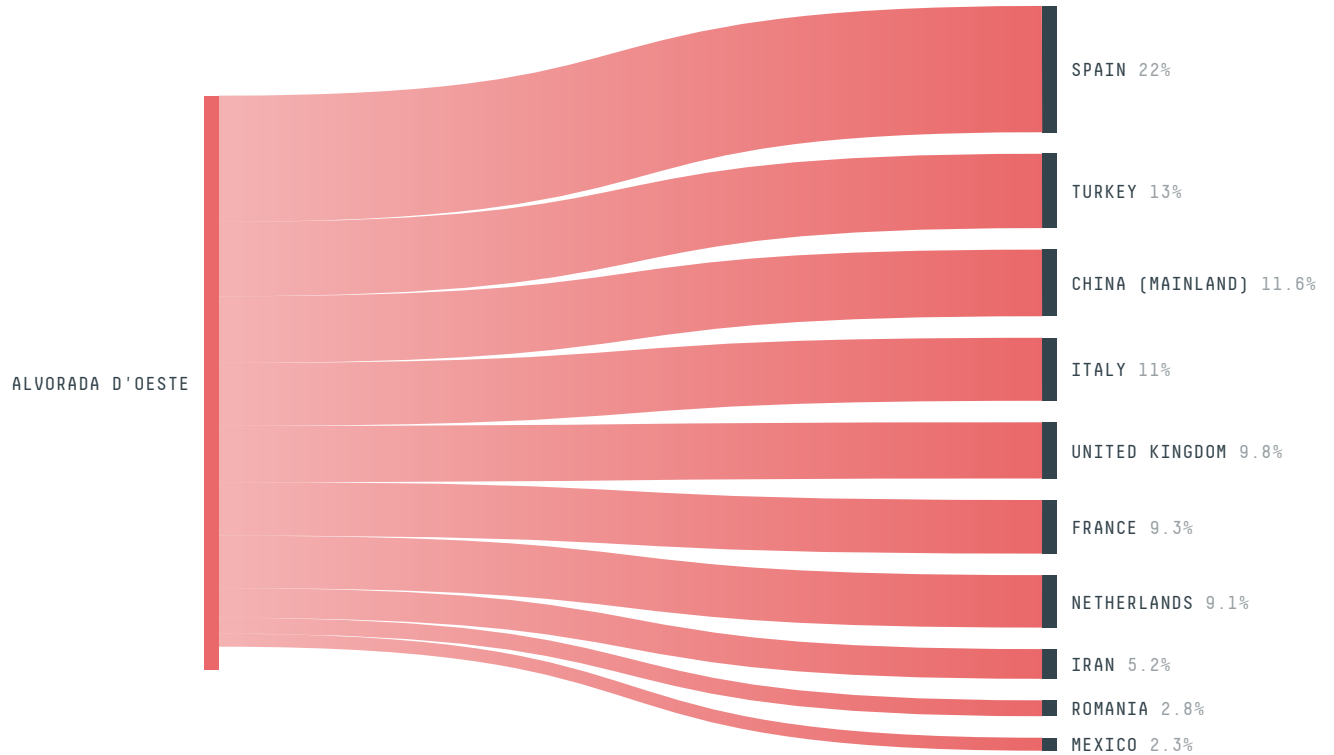

TOP IMPORTING COUNTRIES OF SOY FROM ALVORADA D'OESTE IN 2017