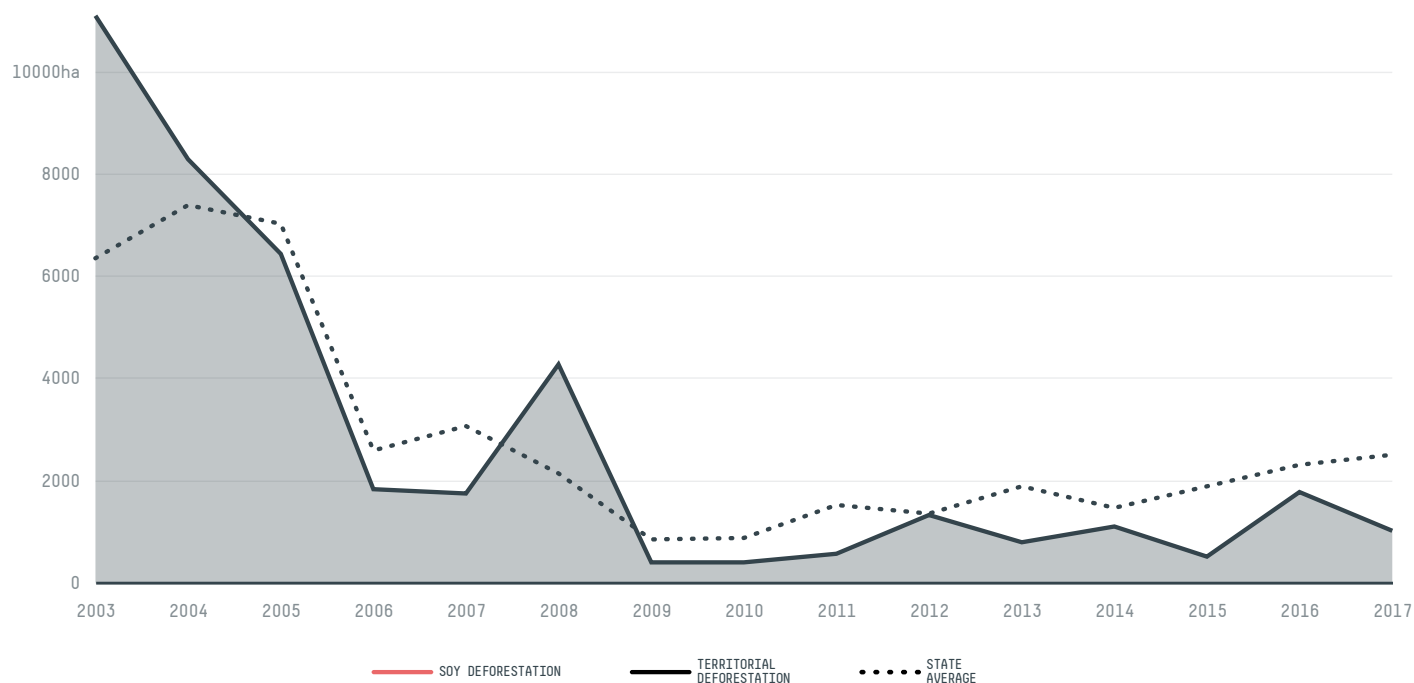

SOCIO-ECONOMIC INDICATORS	SCORE	STATE RANKING
Human Development Index	0.646 /1	21
GDP per capita	- USD/capita	-
GDP from agriculture	- %	-
Smallholder dominance	79 %	-
Reported cases of forced labour	-	-
Reported cases of land conflicts	-	-
Population	23,668	16
TERRITORIAL GOVERNANCE	SCORE	STATE RANKING
Legal Reserve deficit	4,678 ha	20
Legal Reserve deficit as a % of private land	2.8 %	-
Protected vegetation in private land	72,477.5 ha	-
Unprotected vegetation in private land	2,533.5 ha	22
ACTOR COMMITMENTS	SCORE	STATE RANKING
Soy traded under zero deforestation commitment	100 %	2
Round Table on Responsible Soy	0 t	2

DEFORESTATION TRAJECTORY OF SAO MIGUEL DO GUAPORE