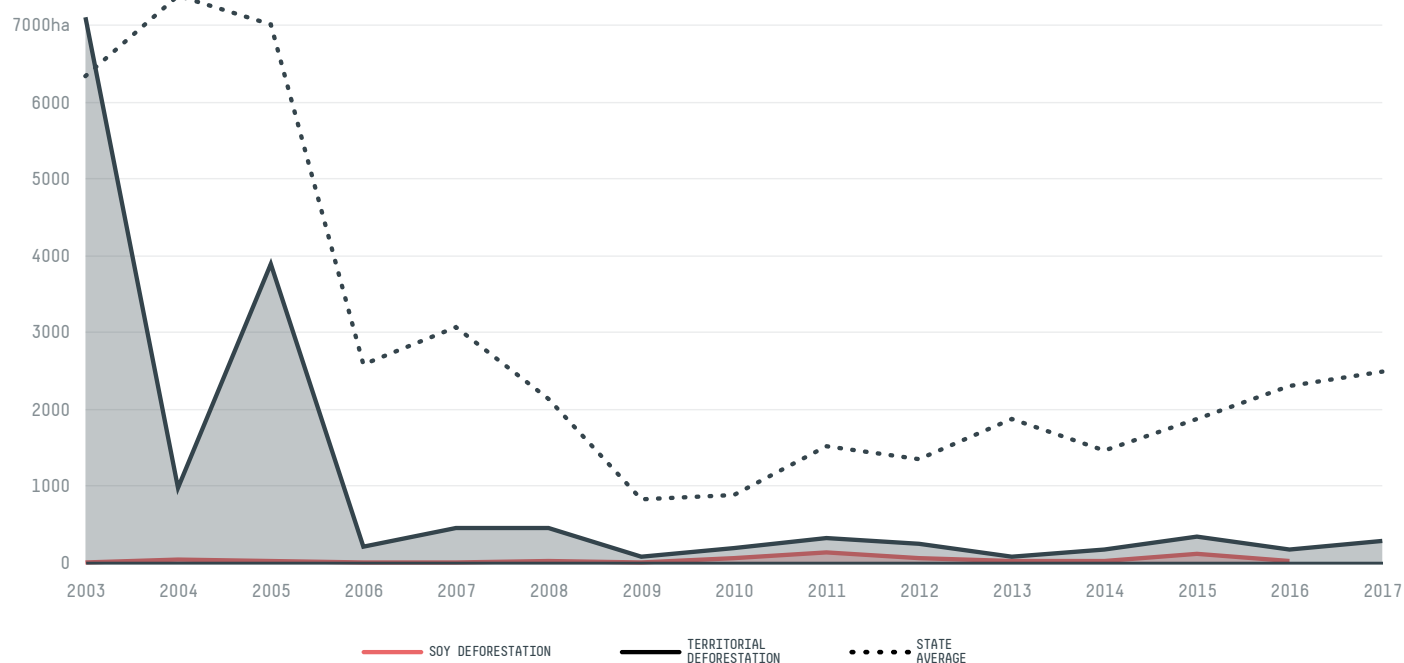

SOCIO-ECONOMIC INDICATORS	SCORE	STATE RANKING
Human Development Index	0.613 /1	31
GDP per capita	- USD/capita	-
GDP from agriculture	- %	-
Smallholder dominance	30 %	-
Reported cases of forced labour	-	-
Reported cases of land conflicts	1	10
Population	9,036	40
TERRITORIAL GOVERNANCE	SCORE	STATE RANKING
Legal Reserve deficit	23,183.8 ha	5
Legal Reserve deficit as a % of private land	10.6 %	-
Protected vegetation in private land	75,965.9 ha	-
Unprotected vegetation in private land	2,236.6 ha	24
ACTOR COMMITMENTS	SCORE	STATE RANKING
Soy traded under zero deforestation commitment	100 %	4
Round Table on Responsible Soy	0 t	2

DEFORESTATION TRAJECTORY OF CORUMBIARA