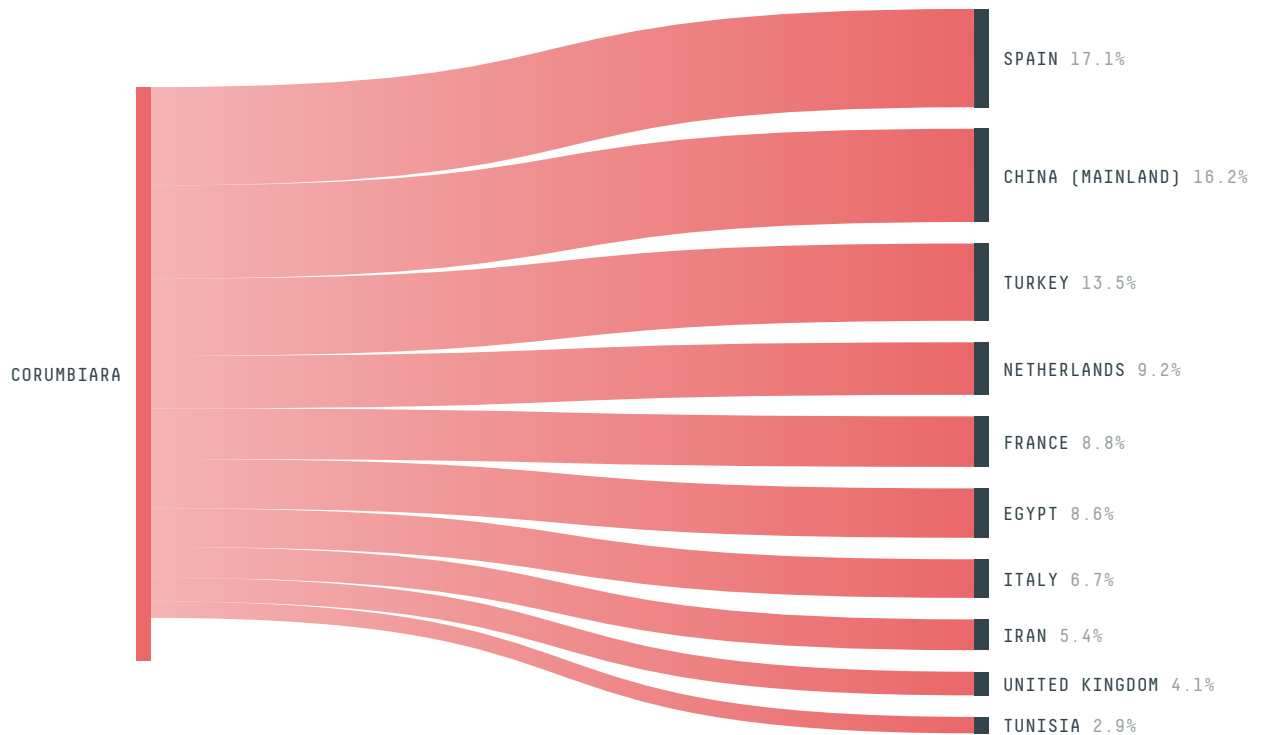

TOP IMPORTING COUNTRIES OF SOY FROM CORUMBIARA IN 2017