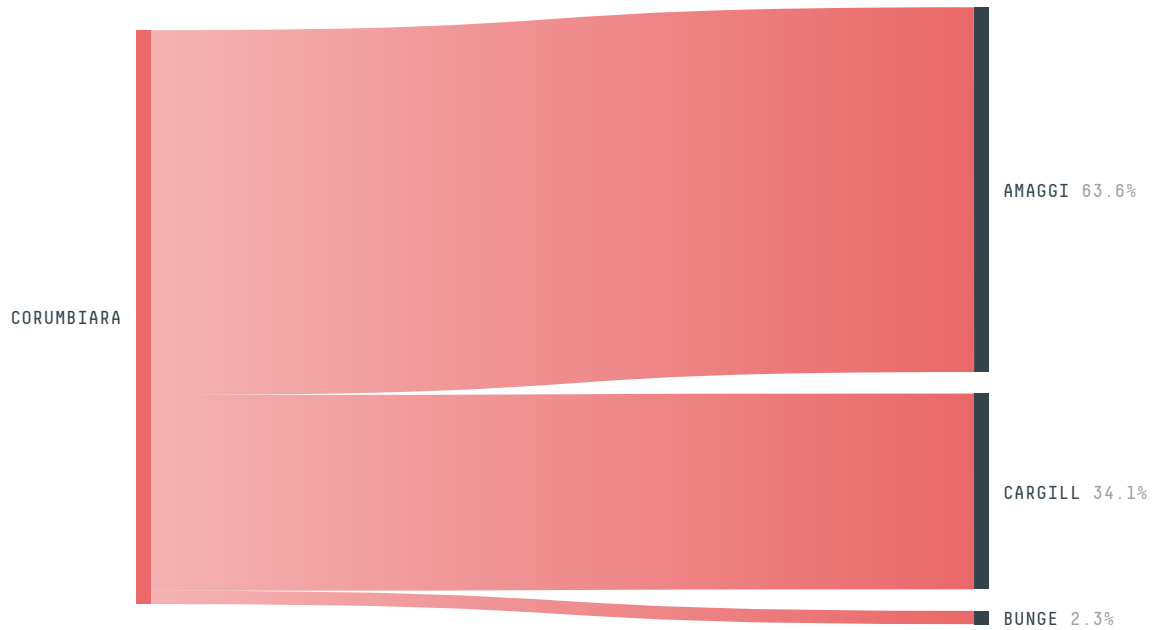

TOP TRADERS OF SOY IN CORUMBIARA IN 2017