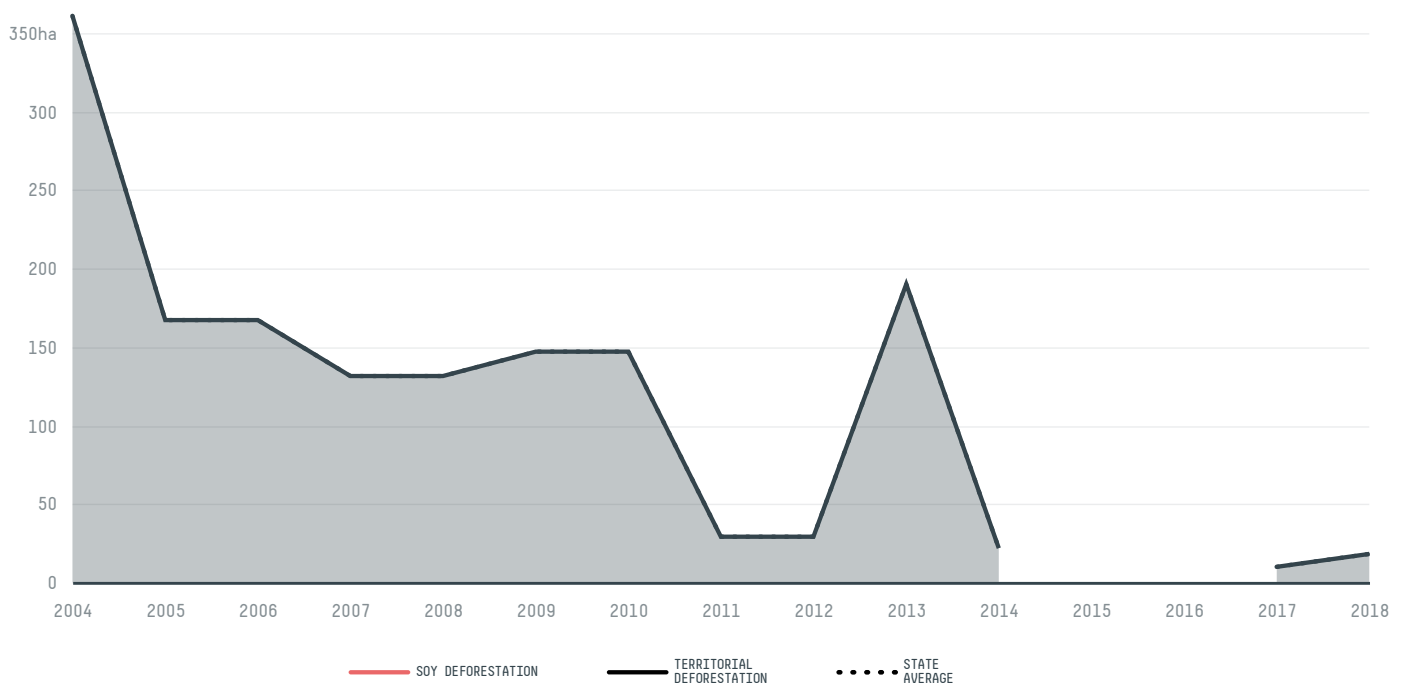

SOCIO-ECONOMIC INDICATORS	SCORE
Human Development Index	0.669 /1
GDP per capita	- USD/capita
GDP from agriculture	- %
Smallholder dominance	42 %
Reported cases of forced labour	-
Reported cases of land conflicts	-
Population	4,708
TERRITORIAL GOVERNANCE	SCORE
Legal Reserve deficit	503 ha
Legal Reserve deficit as a % of private land	1.2 %
Protected vegetation in private land	6,873.4 ha
Unprotected vegetation in private land	3,733.4 ha
ACTOR COMMITMENTS	SCORE
Round Table on Responsible Soy	- t

DEFORESTATION TRAJECTORY OF PAINEIRAS