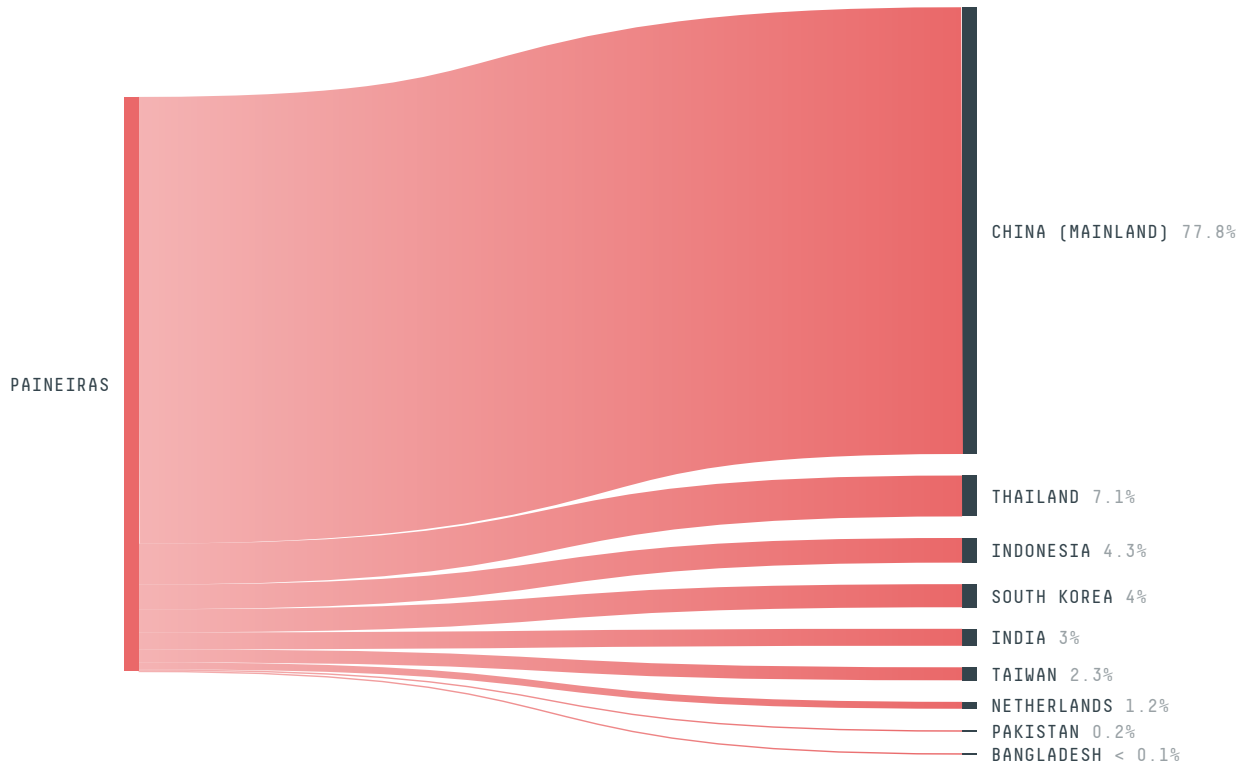

TOP TRADERS OF SOY IN PAINEIRAS IN 2017