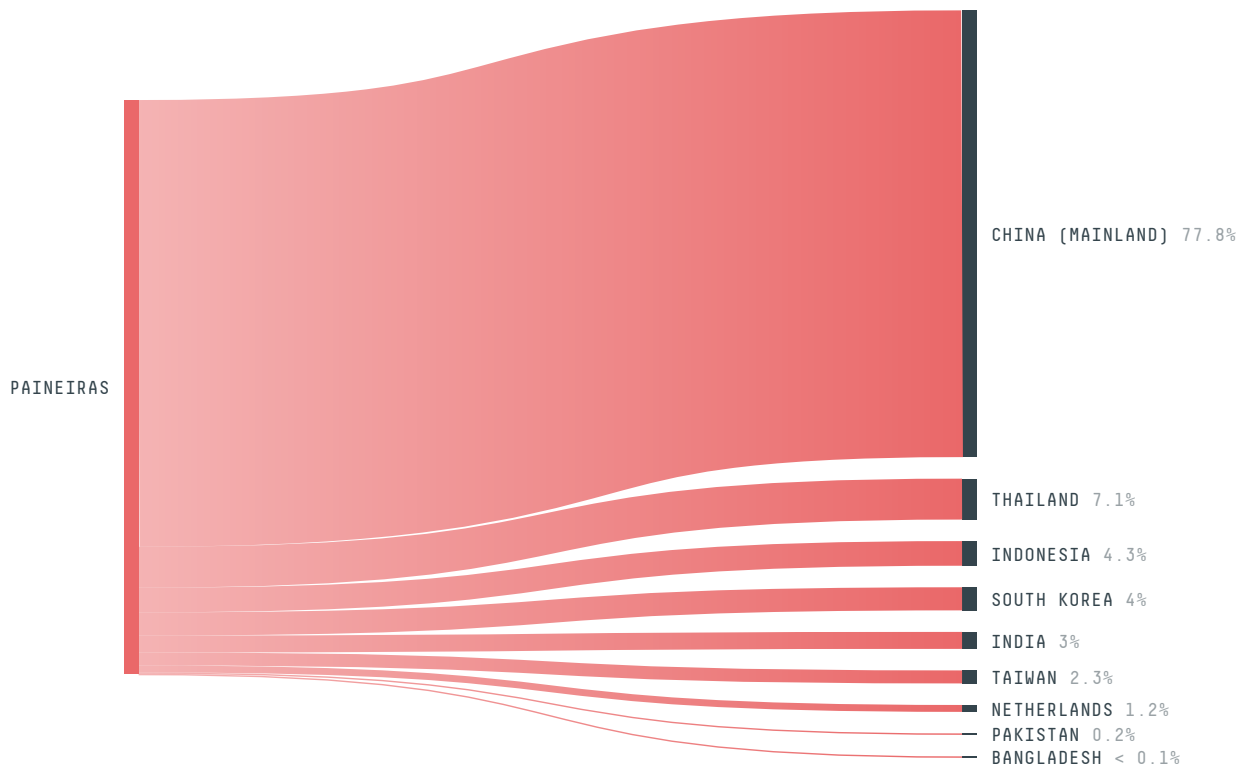

TOP IMPORTING COUNTRIES OF SOY FROM PAINEIRAS IN 2017