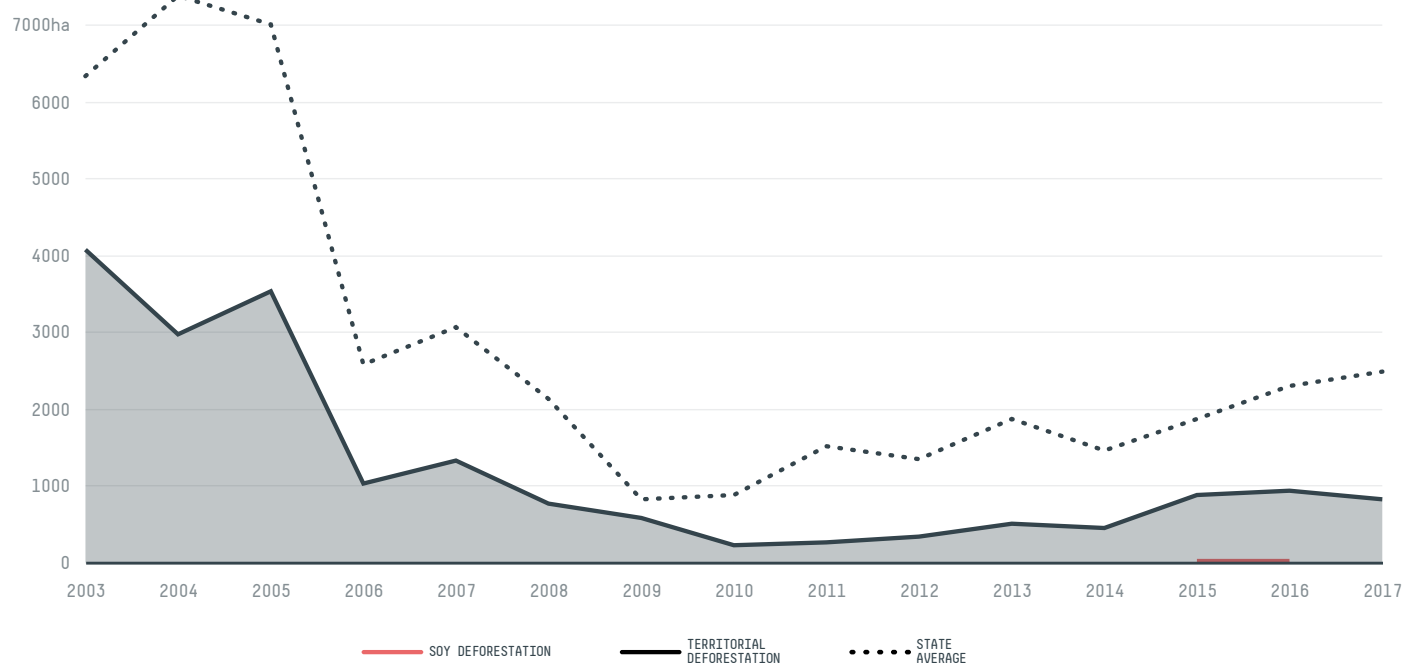

SOCIO-ECONOMIC INDICATORS	SCORE	STATE RANKING
Human Development Index	0.643 /1	22
GDP per capita	6,843 USD/capita	7
GDP from agriculture	54.3 %	3
Smallholder dominance	34 %	-
Reported cases of forced labour	-	-
Reported cases of land conflicts	-	-
Population	3,666	50

TERRITORIAL GOVERNANCE	SCORE	STATE RANKING
Legal Reserve deficit	2,795.3 ha	29
Legal Reserve deficit as a % of private land	2.5 %	-
Protected vegetation in private land	57,980.7 ha	-
Unprotected vegetation in private land	802.3 ha	34

ACTOR COMMITMENTS	SCORE	STATE RANKING
Soy traded under zero deforestation commitment	100 %	4
Round Table on Responsible Soy	0 t	2

DEFORESTATION TRAJECTORY OF RIO CRESPO