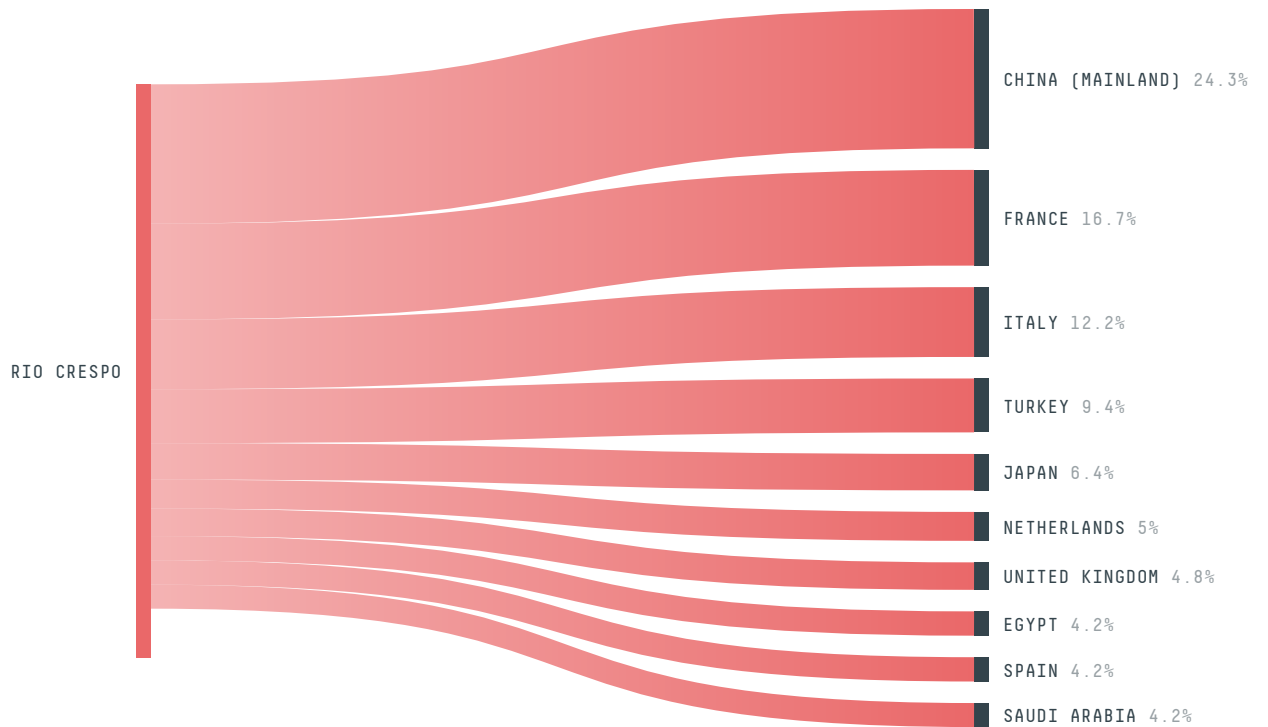

TOP IMPORTING COUNTRIES OF SOY FROM RIO CRESPO IN 2016