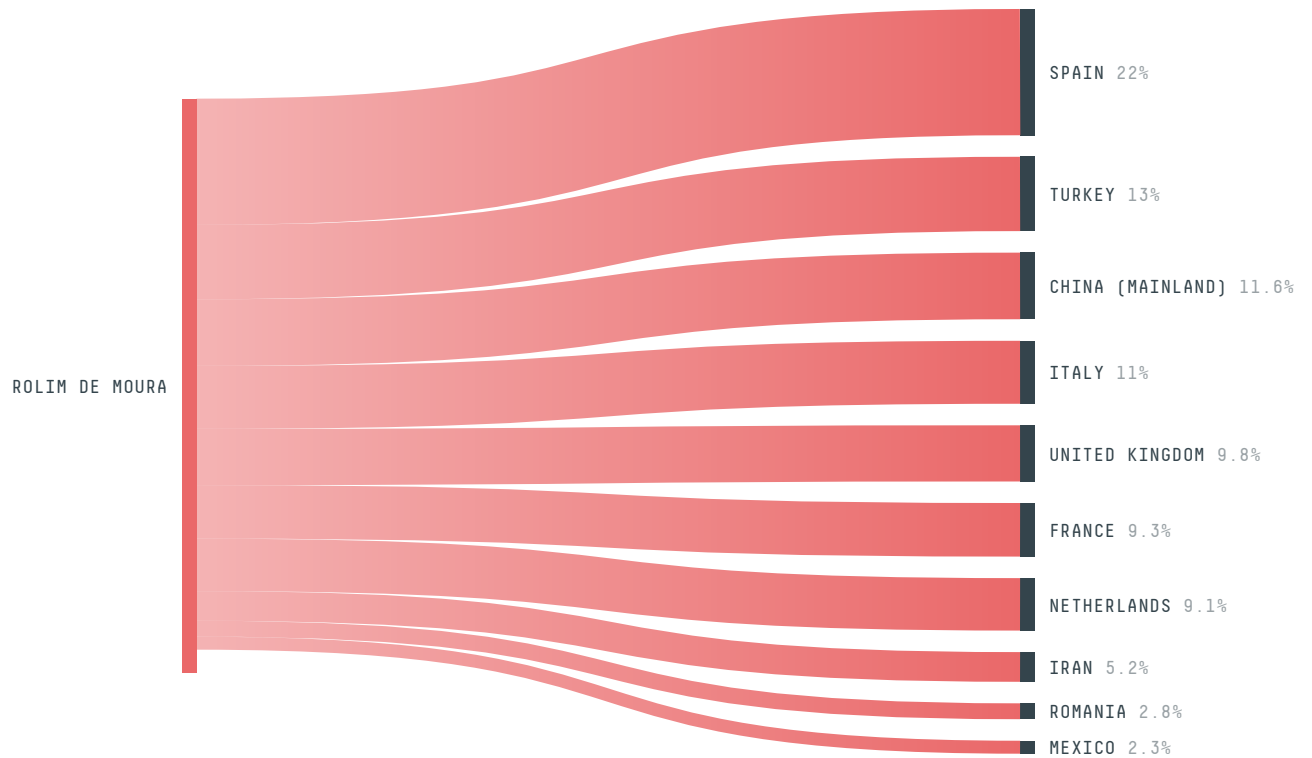

TOP IMPORTING COUNTRIES OF SOY FROM ROLIM DE MOURA IN 2017