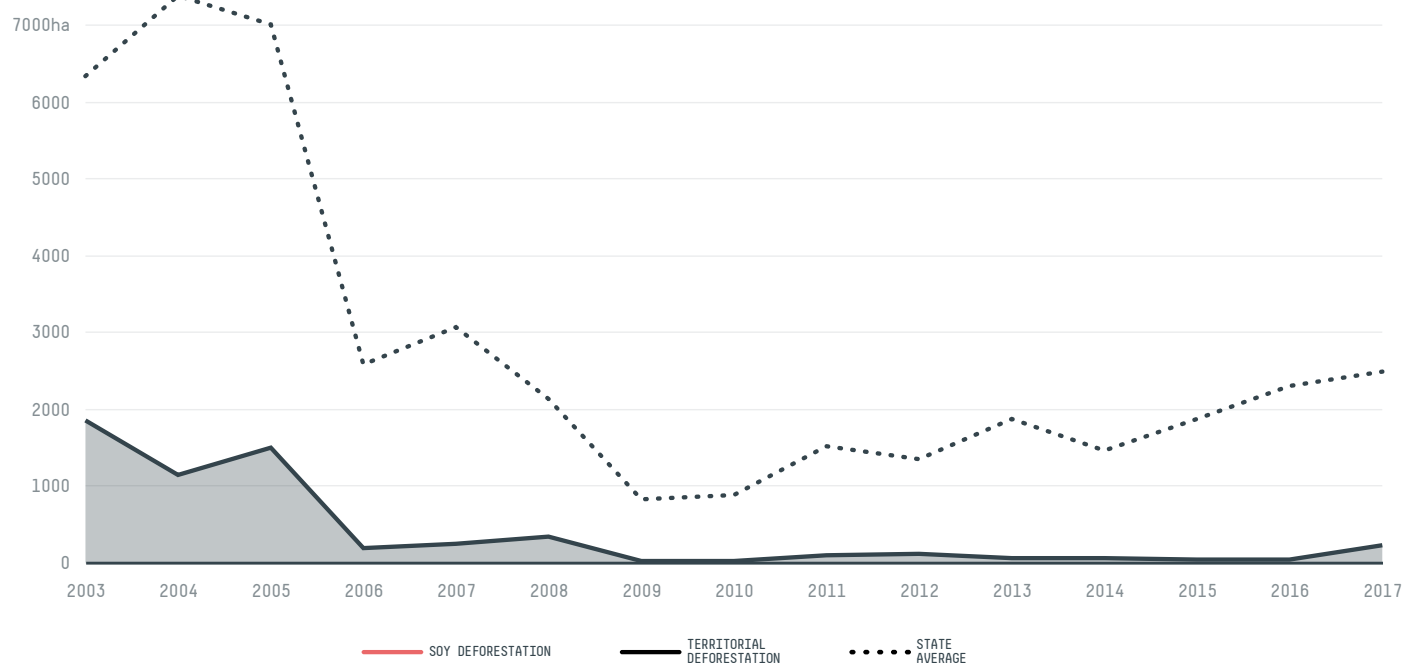

SOCIO-ECONOMIC INDICATORS	SCORE	STATE RANKING
Human Development Index	0.7 /1	7
GDP per capita	- USD/capita	-
GDP from agriculture	- %	-
Smallholder dominance	94 %	-
Reported cases of forced labour	-	-
Reported cases of land conflicts	-	-
Population	55,357	7

TERRITORIAL GOVERNANCE	SCORE	STATE RANKING
Legal Reserve deficit	1,255.1 ha	38
Legal Reserve deficit as a % of private land	1.2 %	-
Protected vegetation in private land	22,915 ha	-
Unprotected vegetation in private land	1,231.2 ha	30

ACTOR COMMITMENTS	SCORE	STATE RANKING
Soy traded under zero deforestation commitment	100 %	4
Round Table on Responsible Soy	0 t	2

DEFORESTATION TRAJECTORY OF ROLIM DE MOURA