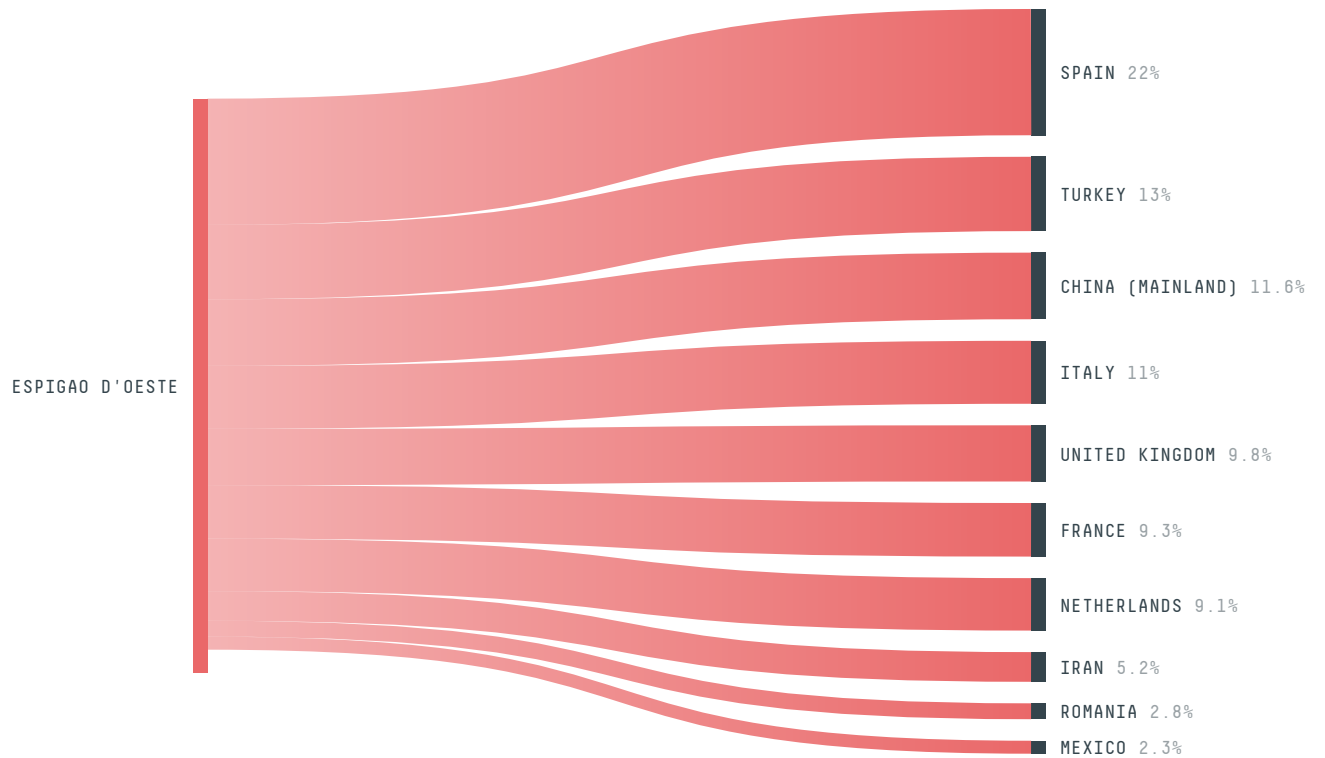

TOP IMPORTING COUNTRIES OF SOY FROM ESPIGAO D'OESTE IN 2017