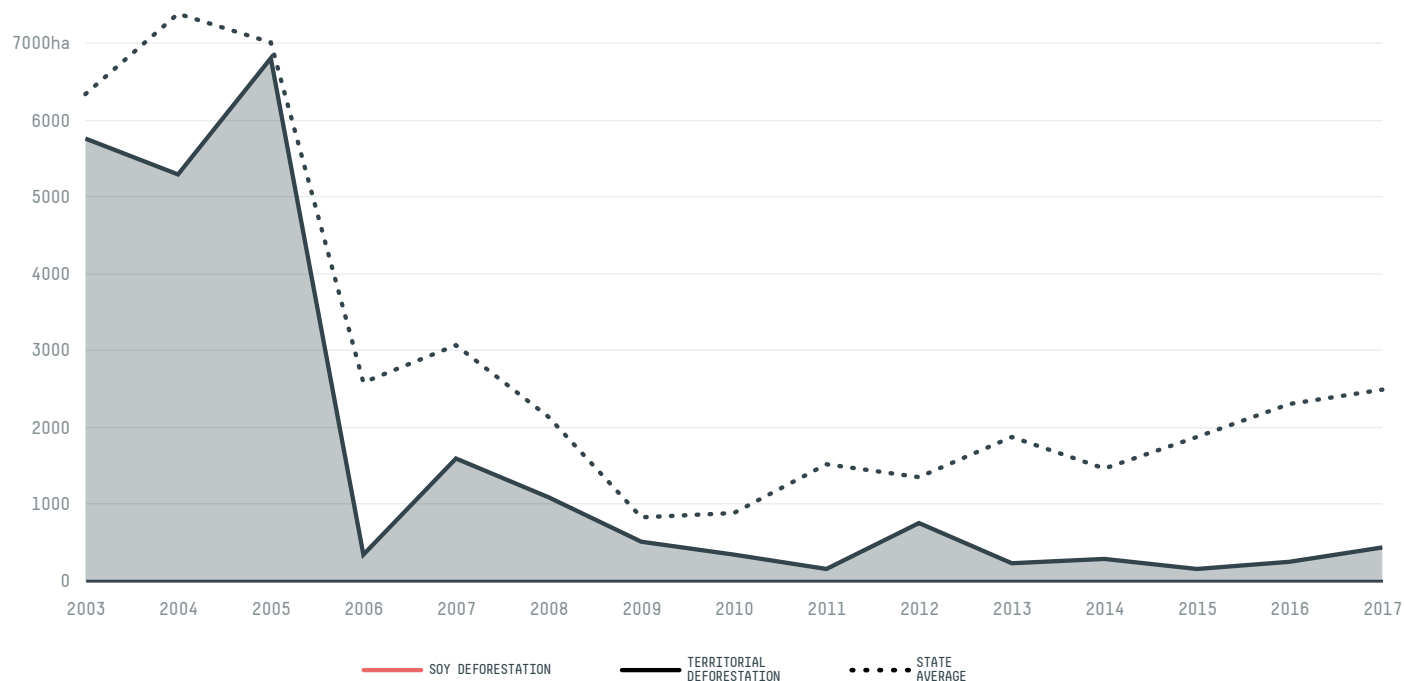

SOCIO-ECONOMIC INDICATORS	SCORE	STATE RANKING
Human Development Index	0.672 /1	12
GDP per capita	- USD/capita	-
GDP from agriculture	- %	-
Smallholder dominance	50 %	-
Reported cases of forced labour	-	-
Reported cases of land conflicts	5	6
Population	31,699	13

TERRITORIAL GOVERNANCE	SCORE	STATE RANKING
Legal Reserve deficit	8,044.6 ha	9
Legal Reserve deficit as a % of private land	3.4 %	-
Protected vegetation in private land	104,783.6 ha	-
Unprotected vegetation in private land	2,865.7 ha	18

ACTOR COMMITMENTS	SCORE	STATE RANKING
Soy traded under zero deforestation commitment	100 %	4
Round Table on Responsible Soy	0 t	2

DEFORESTATION TRAJECTORY OF ESPIGAO D'OESTE