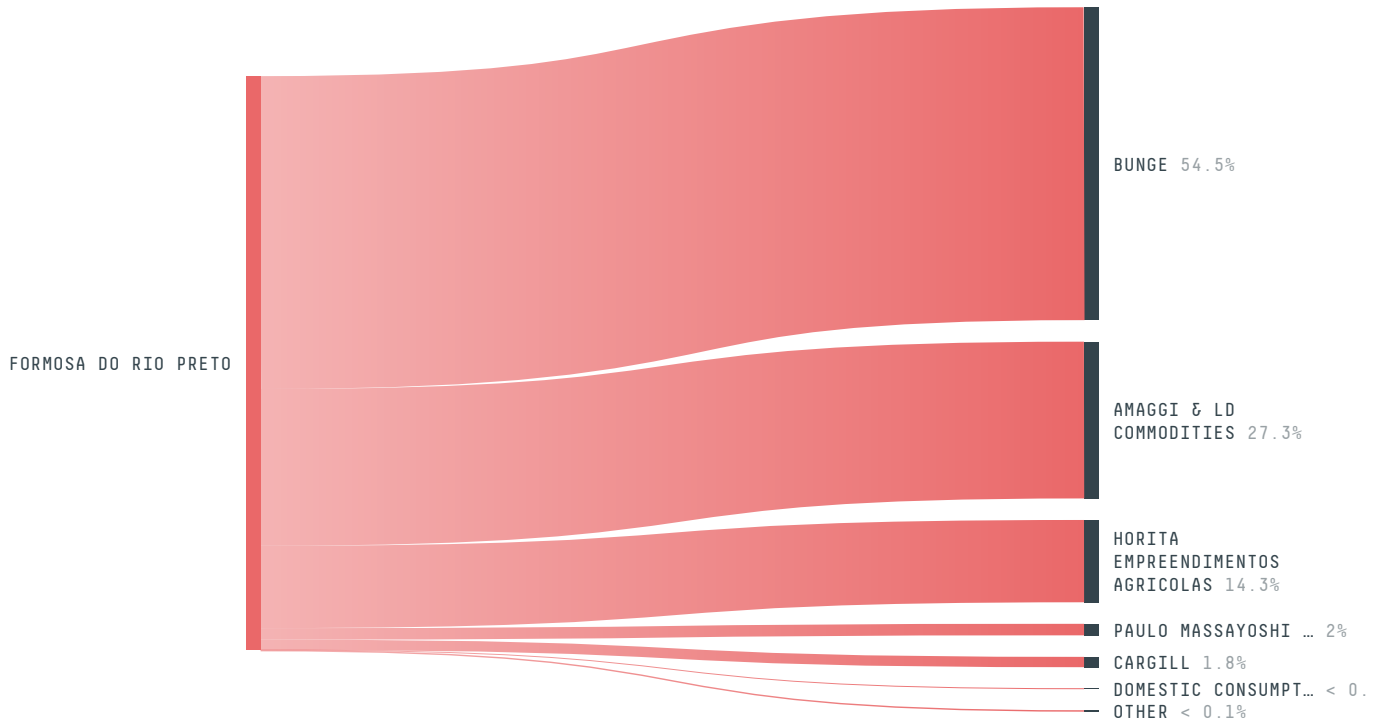

TOP TRADERS OF SOY IN FORMOSA DO RIO PRETO IN 2018