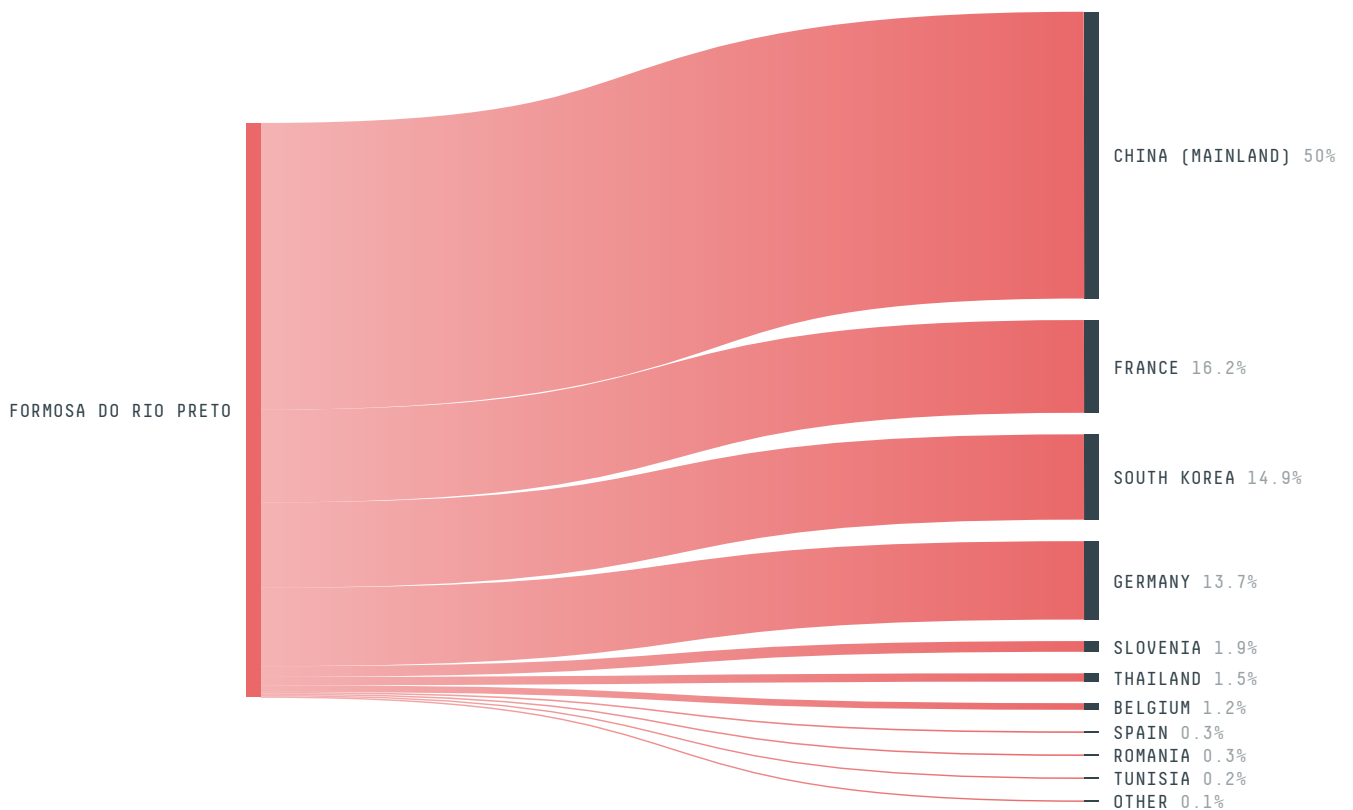

TOP IMPORTING COUNTRIES OF SOY FROM FORMOSA DO RIO PRETO IN 2018