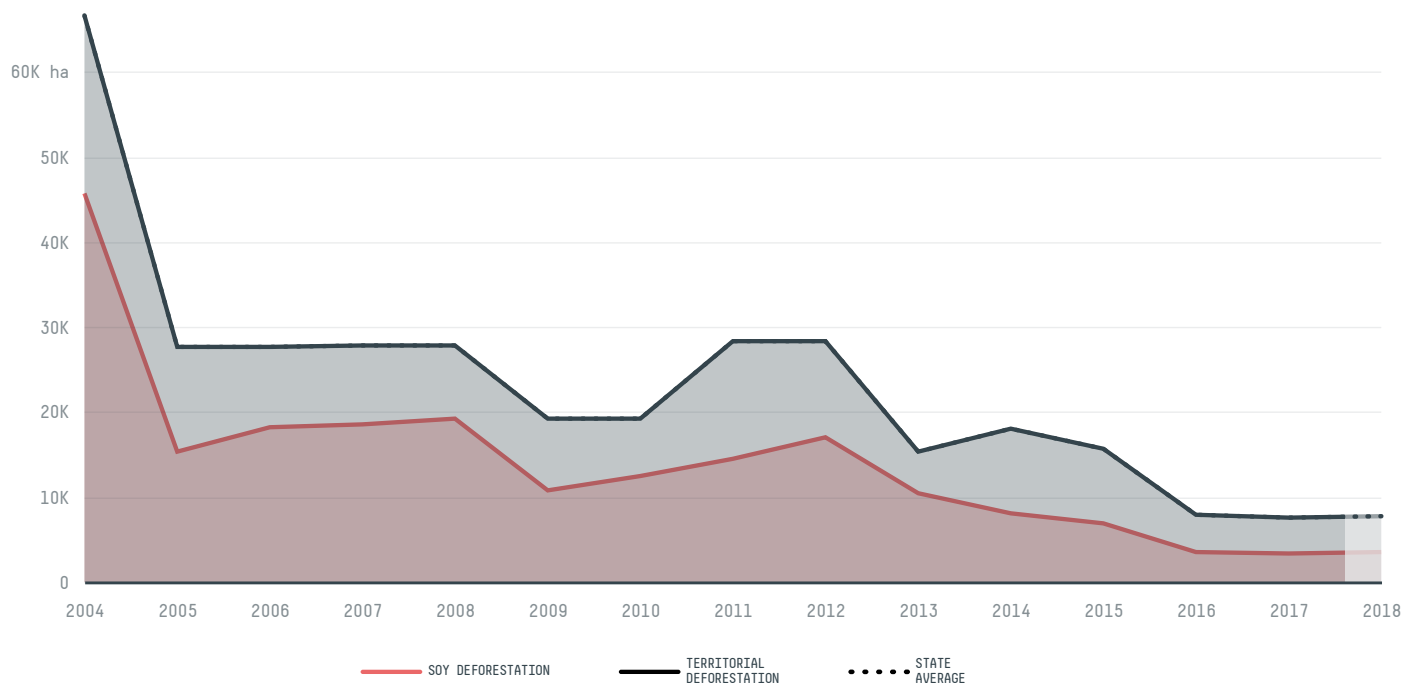

SOCIO-ECONOMIC INDICATORS		SCORE
Human Development Index		0.618 /1
GDP per capita		- USD/capita
GDP from agriculture		- %
Smallholder dominance		8 %
Reported cases of forced labour		0
Reported cases of land conflicts		-
Population		24,799
TERRITORIAL GOVERNANCE		SCORE
Legal Reserve deficit		35,029.6 ha
Legal Reserve deficit as a % of private land		2.6 %
Protected vegetation in private land		229,408.9 ha
Unprotected vegetation in private land		590,396.9 ha
ACTOR COMMITMENTS		SCORE
Round Table on Responsible Soy		- t

DEFORESTATION TRAJECTORY OF FORMOSA DO RIO PRETO