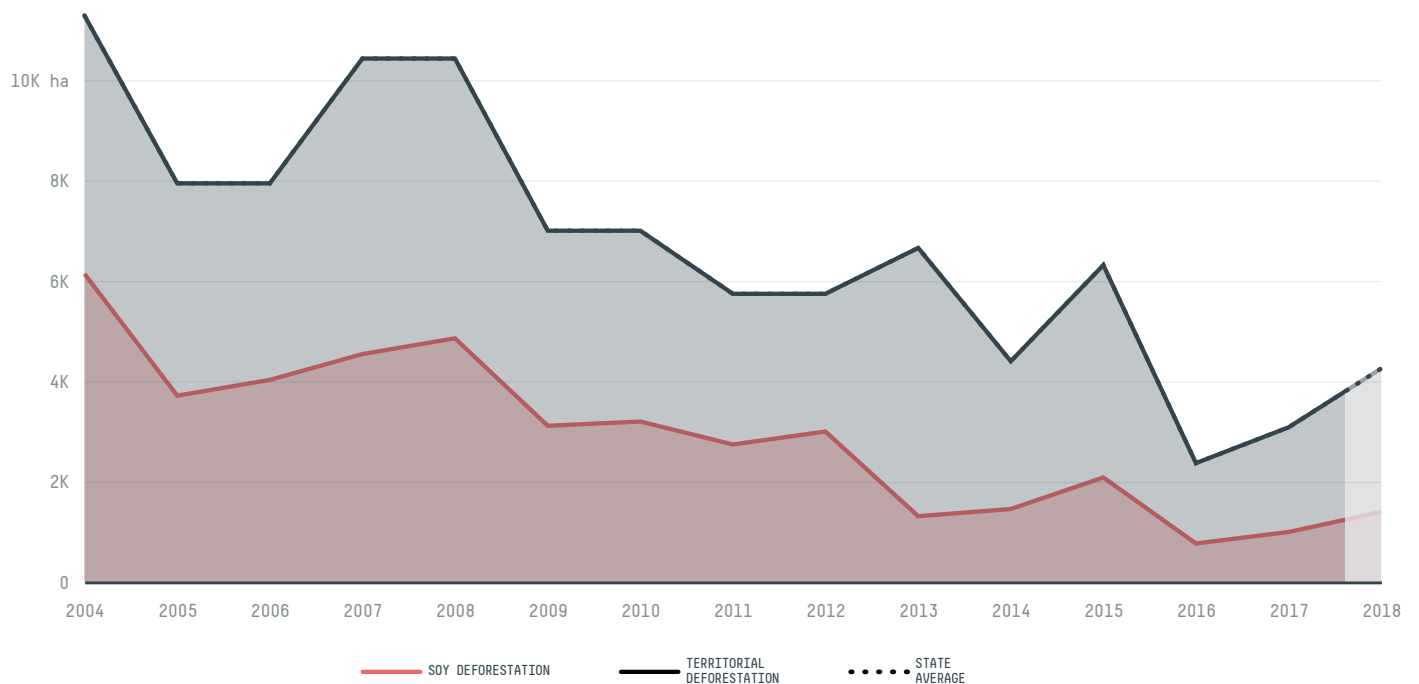

SOCIO-ECONOMIC INDICATORS		SCORE
Human Development Index		0.578 /1
GDP per capita		- USD/capita
GDP from agriculture		- %
Smallholder dominance		13 %
Reported cases of forced labour		0
Reported cases of land conflicts		-
Population		23,209
TERRITORIAL GOVERNANCE		SCORE
Legal Reserve deficit		5,259.9 ha
Legal Reserve deficit as a % of private land		1.1 %
Protected vegetation in private land		89,783.3 ha
Unprotected vegetation in private land		214,898.5 ha
ACTOR COMMITMENTS		SCORE
Round Table on Responsible Soy		49,114 t

DEFORESTATION TRAJECTORY OF RIACHAO DAS NEVES