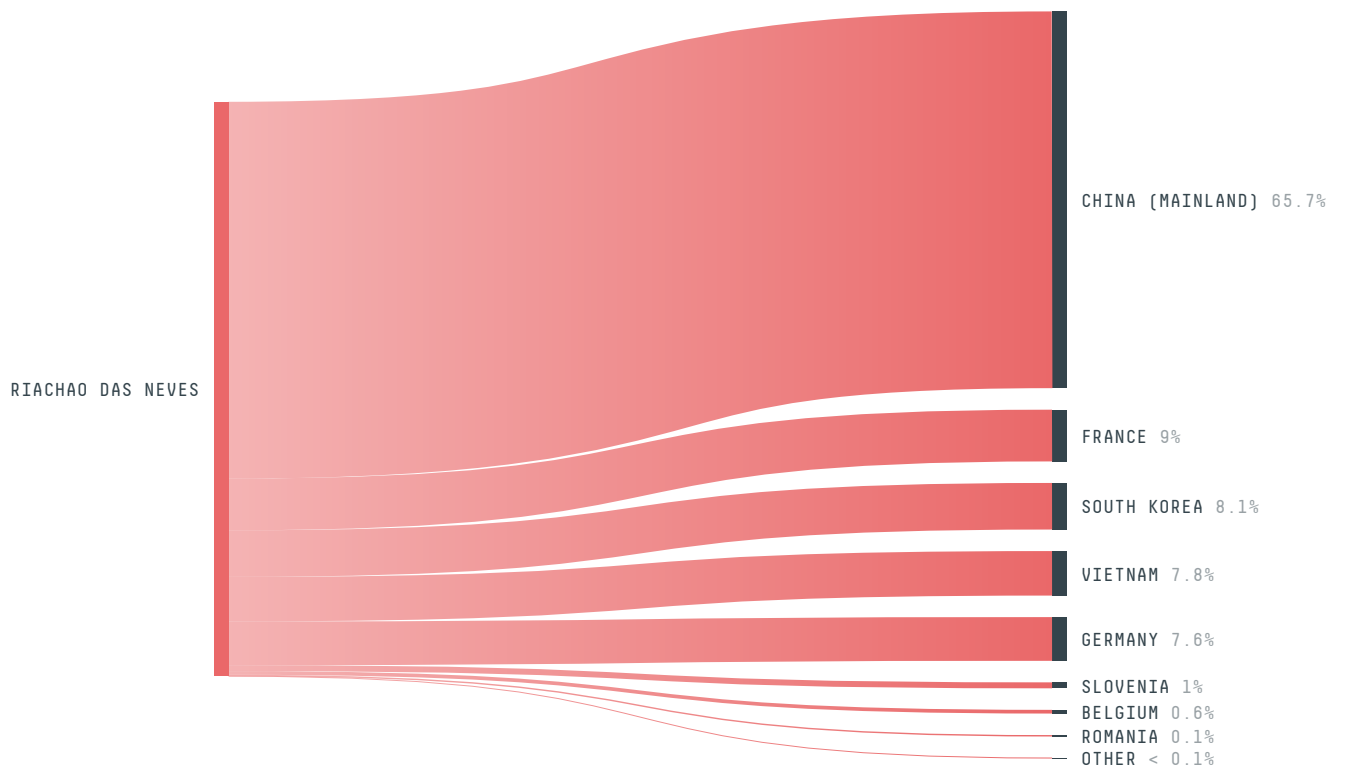

TOP IMPORTING COUNTRIES OF SOY FROM RIACHAO DAS NEVES IN 2018