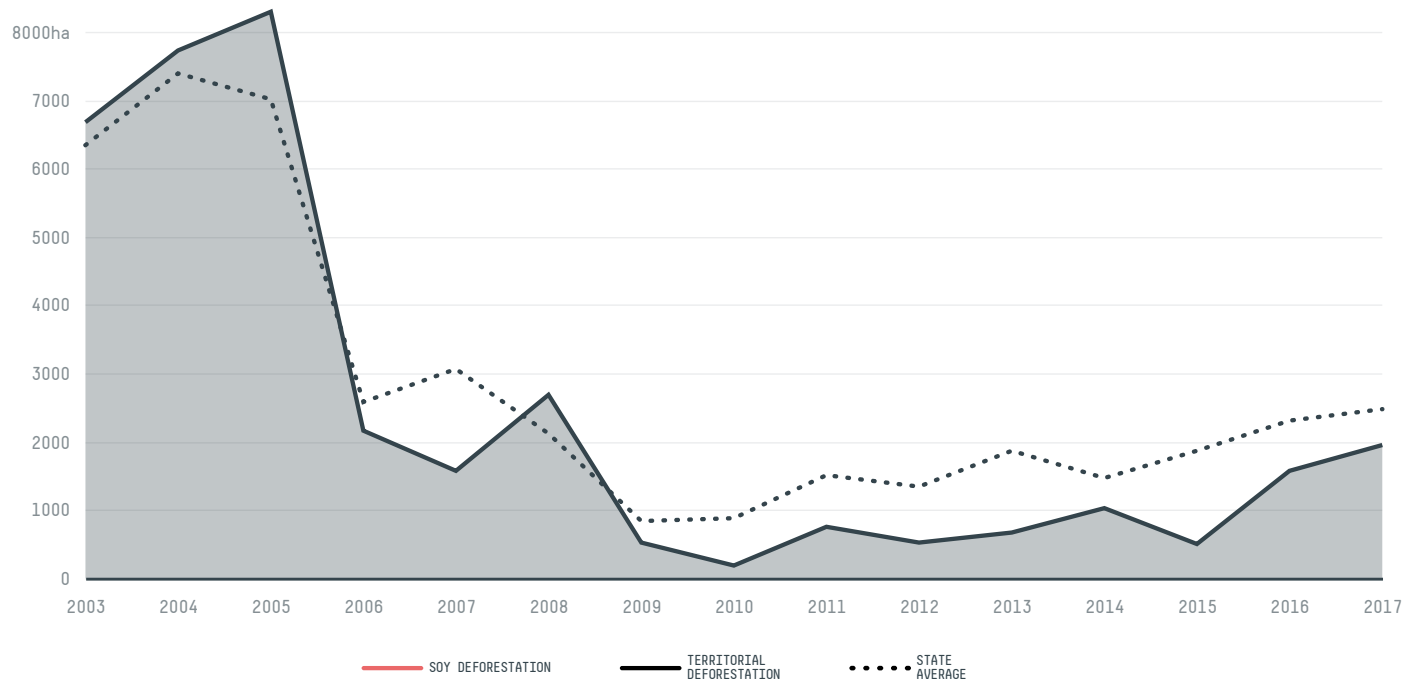

SOCIO-ECONOMIC INDICATORS	SCORE	STATE RANKING
Human Development Index	0.641 /1	23
GDP per capita	5,366 USD/capita	18
GDP from agriculture	34.8 %	22
Smallholder dominance	58 %	-
Reported cases of forced labour	-	-
Reported cases of land conflicts	-	-
Population	25,728	15

TERRITORIAL GOVERNANCE	SCORE	STATE RANKING
Legal Reserve deficit	5,366.3 ha	17
Legal Reserve deficit as a % of private land	1.5 %	-
Protected vegetation in private land	209,349.3 ha	-
Unprotected vegetation in private land	35,982.2 ha	5

ACTOR COMMITMENTS	SCORE	STATE RANKING
Soy traded under zero deforestation commitment	- %	4
Round Table on Responsible Soy	0 t	2

DEFORESTATION TRAJECTORY OF ALTA FLORESTA D'OESTE