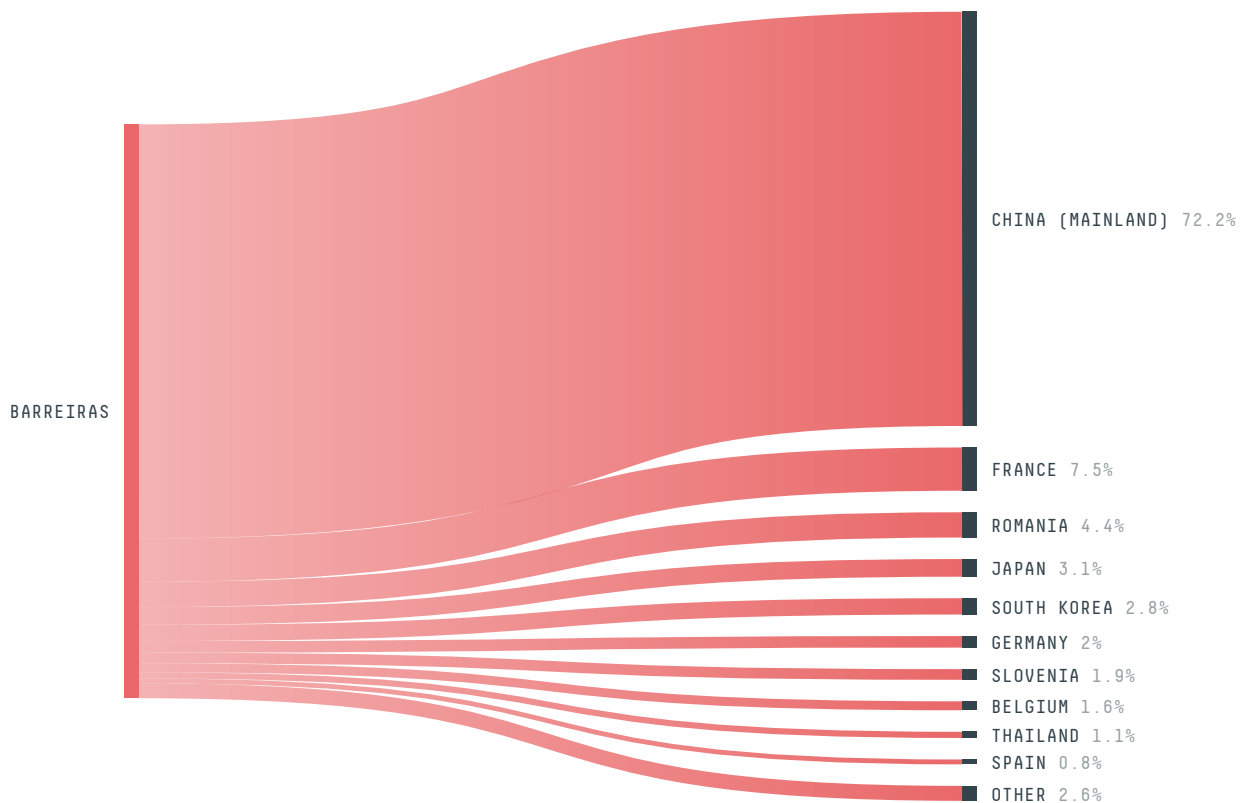

TOP IMPORTING COUNTRIES OF SOY FROM BARREIRAS IN 2018