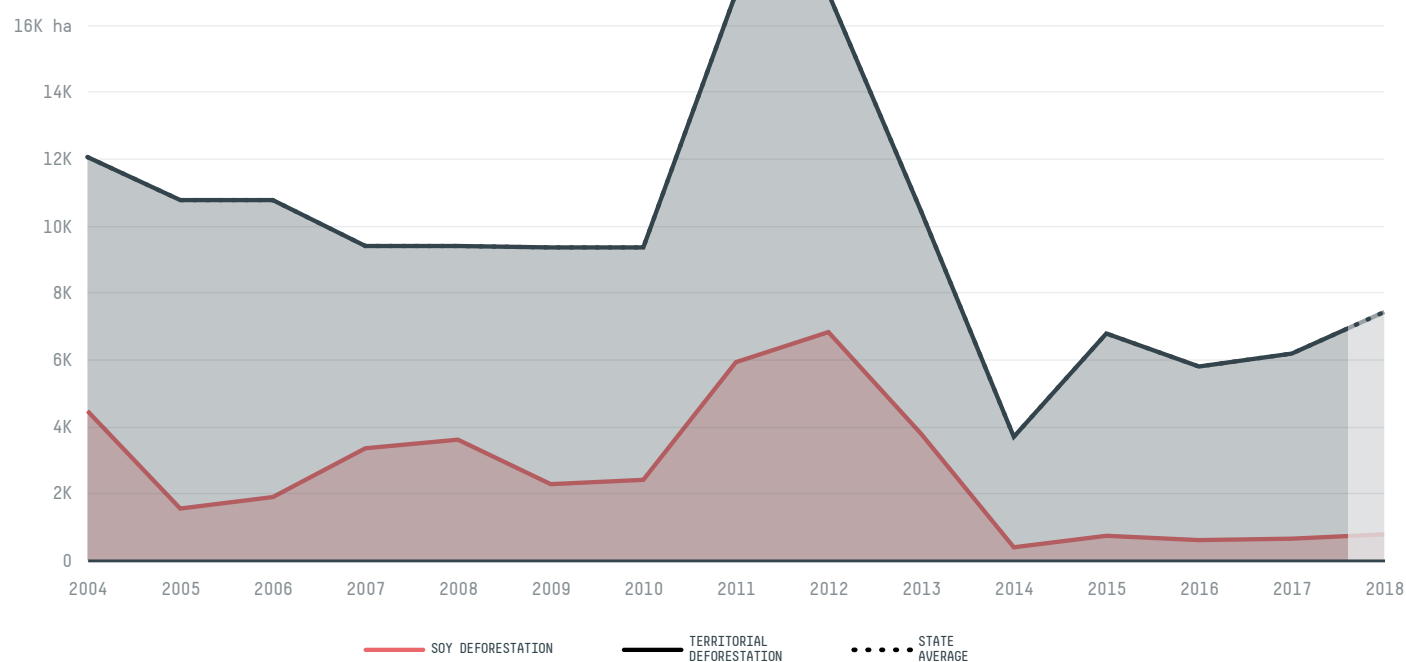

SOCIO-ECONOMIC INDICATORS		SCORE
Human Development Index		0.721 /1
GDP per capita		- USD/capita
GDP from agriculture		- %
Smallholder dominance		10 %
Reported cases of forced labour		0
Reported cases of land conflicts		-
Population		150,896
TERRITORIAL GOVERNANCE		SCORE
Legal Reserve deficit		10,165.8 ha
Legal Reserve deficit as a % of private land		1.8 %
Protected vegetation in private land		98,129.4 ha
Unprotected vegetation in private land		249,095.9 ha
ACTOR COMMITMENTS		SCORE
Round Table on Responsible Soy		54,702 t

DEFORESTATION TRAJECTORY OF BARREIRAS