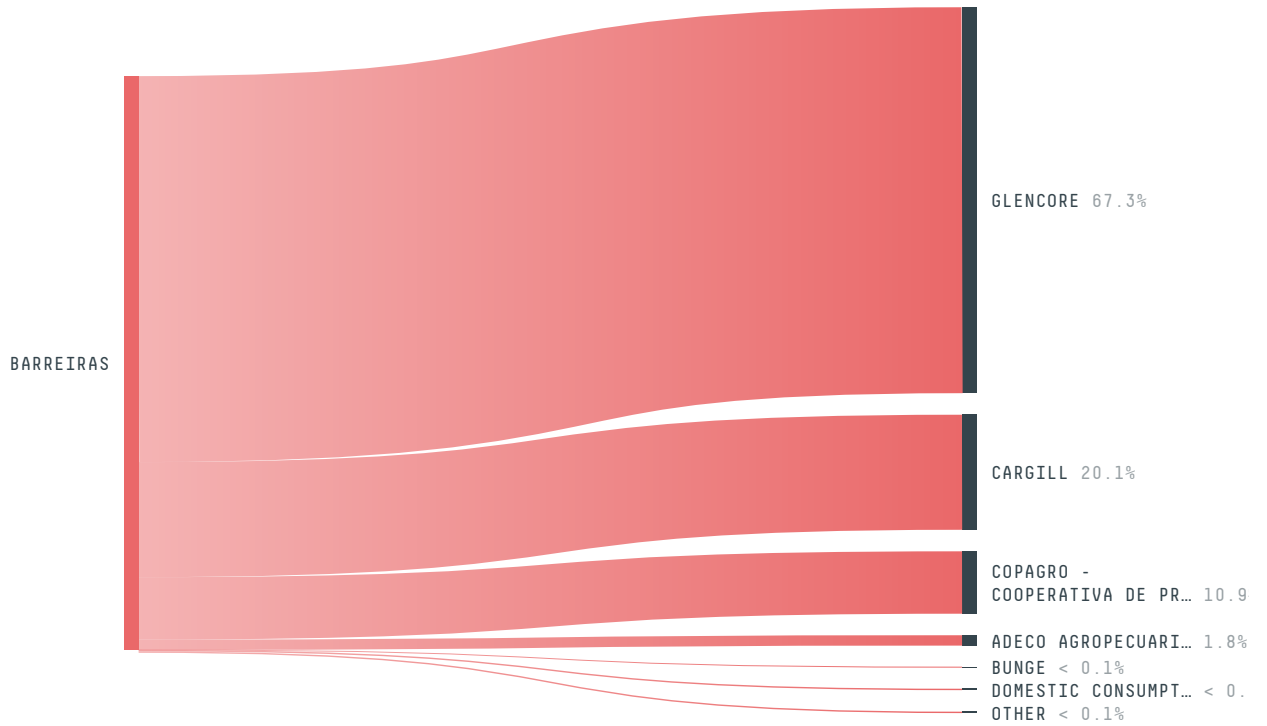

TOP TRADERS OF SOY IN BARREIRAS IN 2018