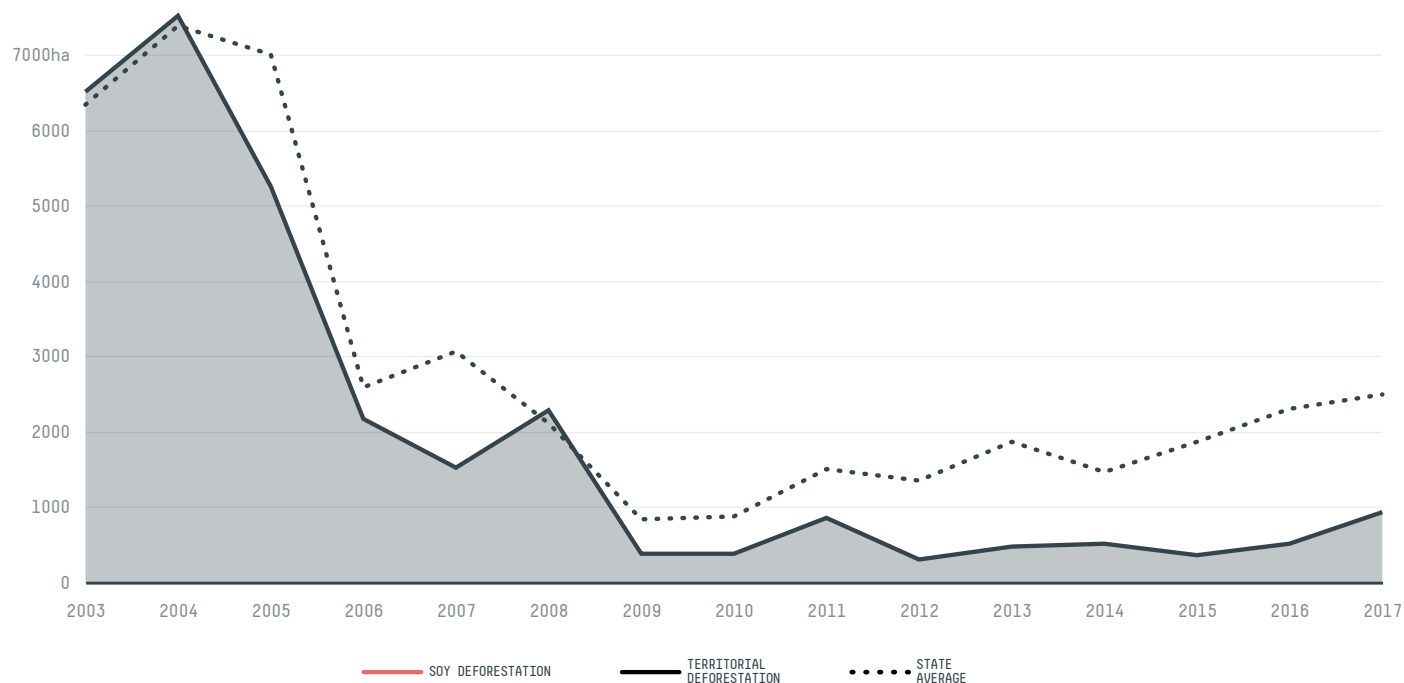

SOCIO-ECONOMIC INDICATORS	SCORE	STATE RANKING
Human Development Index	0.592 /1	39
GDP per capita	- USD/capita	-
GDP from agriculture	- %	-
Smallholder dominance	73 %	-
Reported cases of forced labour	-	-
Reported cases of land conflicts	-	-
Population	13,827	29

TERRITORIAL GOVERNANCE	SCORE	STATE RANKING
Legal Reserve deficit	2,813.8 ha	28
Legal Reserve deficit as a % of private land	1.9 %	-
Protected vegetation in private land	73,685.9 ha	-
Unprotected vegetation in private land	8,931.8 ha	12

ACTOR COMMITMENTS	SCORE	STATE RANKING
Soy traded under zero deforestation commitment	100 %	1
Round Table on Responsible Soy	0 t	2

DEFORESTATION TRAJECTORY OF ALTO ALEGRE DOS PARECIS