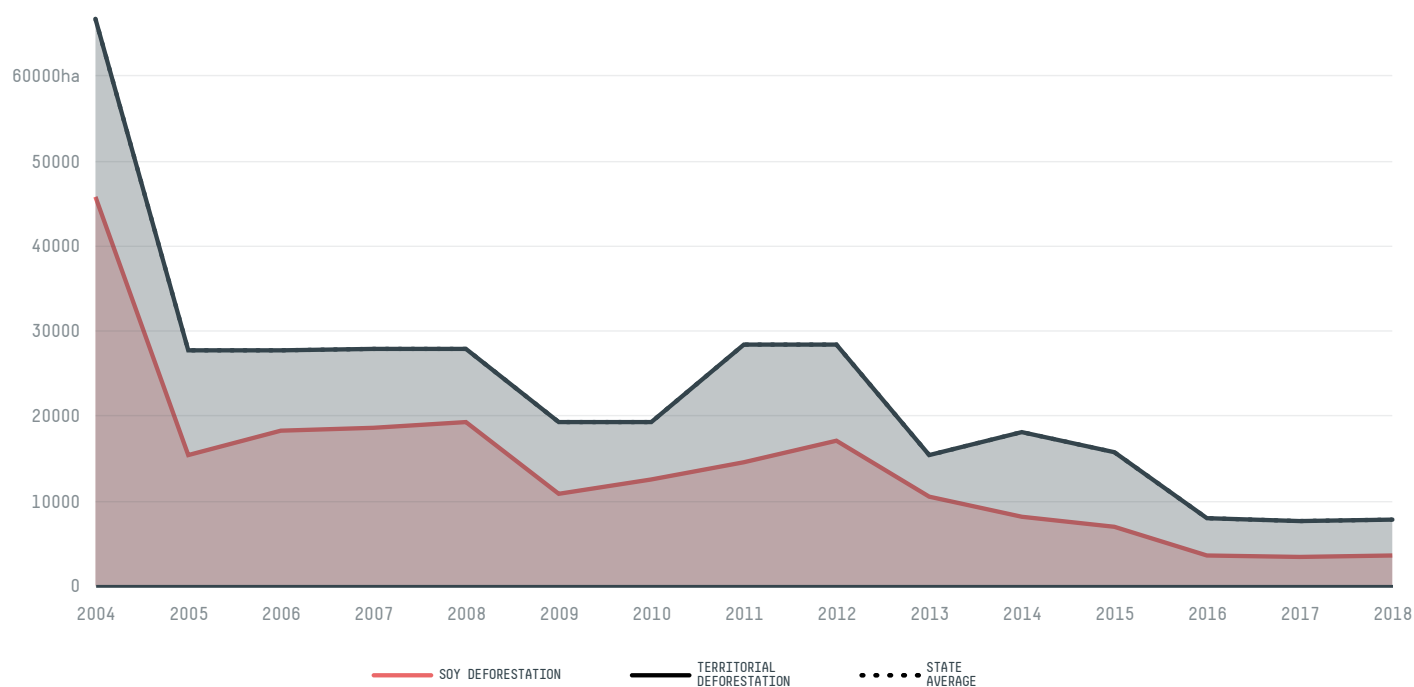

SOCIO-ECONOMIC INDICATORS	SCORE
Human Development Index	0.618 /1
GDP per capita	- USD/capita
GDP from agriculture	- %
Smallholder dominance	8 %
Reported cases of forced labour	0
Reported cases of land conflicts	-
Population	24,799
TERRITORIAL GOVERNANCE	SCORE
Legal Reserve deficit	35,029.6 ha
Legal Reserve deficit as a % of private land	2.6 %
Protected vegetation in private land	229,408.9 ha
Unprotected vegetation in private land	590,396.9 ha
ACTOR COMMITMENTS	SCORE
Round Table on Responsible Soy	- t

DEFORESTATION TRAJECTORY OF FORMOSA DO RIO PRETO