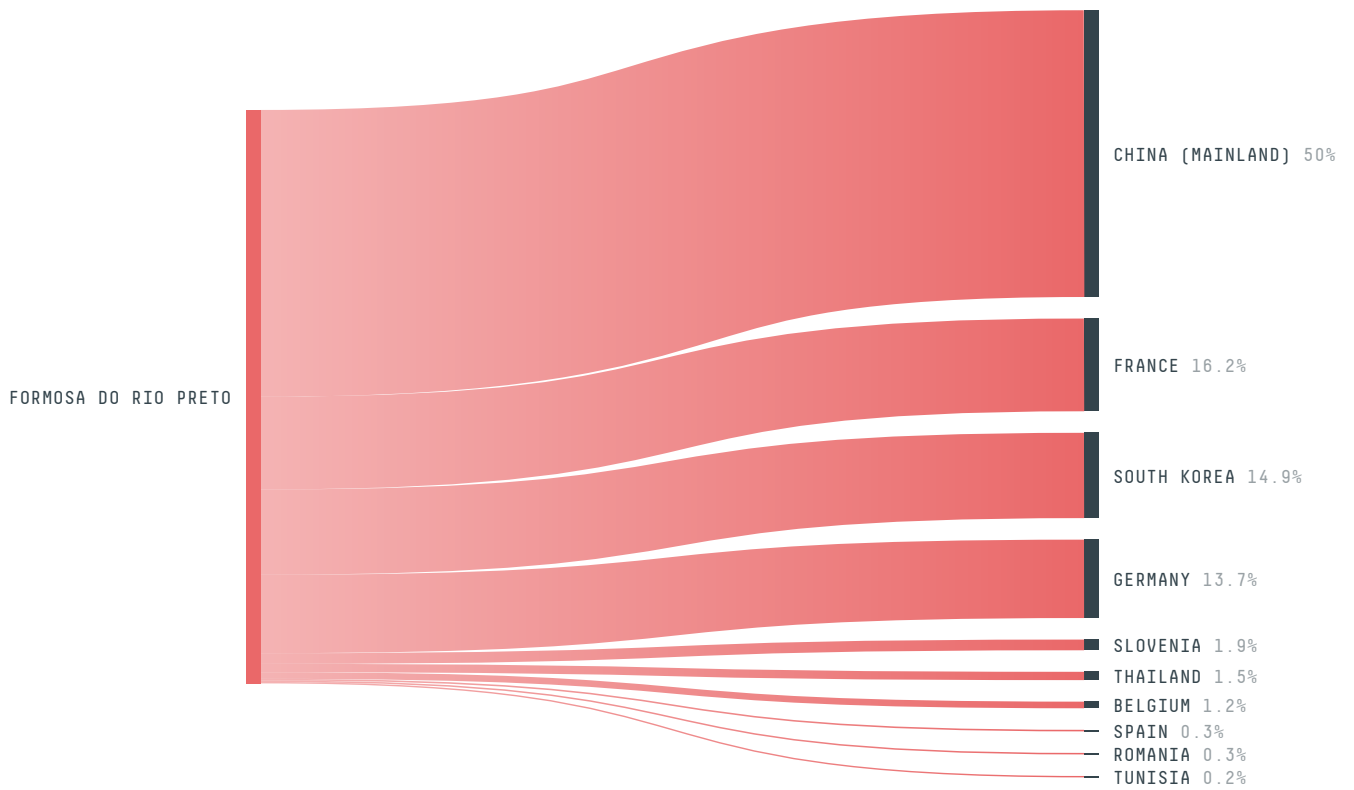

TOP TRADERS OF SOY IN FORMOSA DO RIO PRETO IN 2018