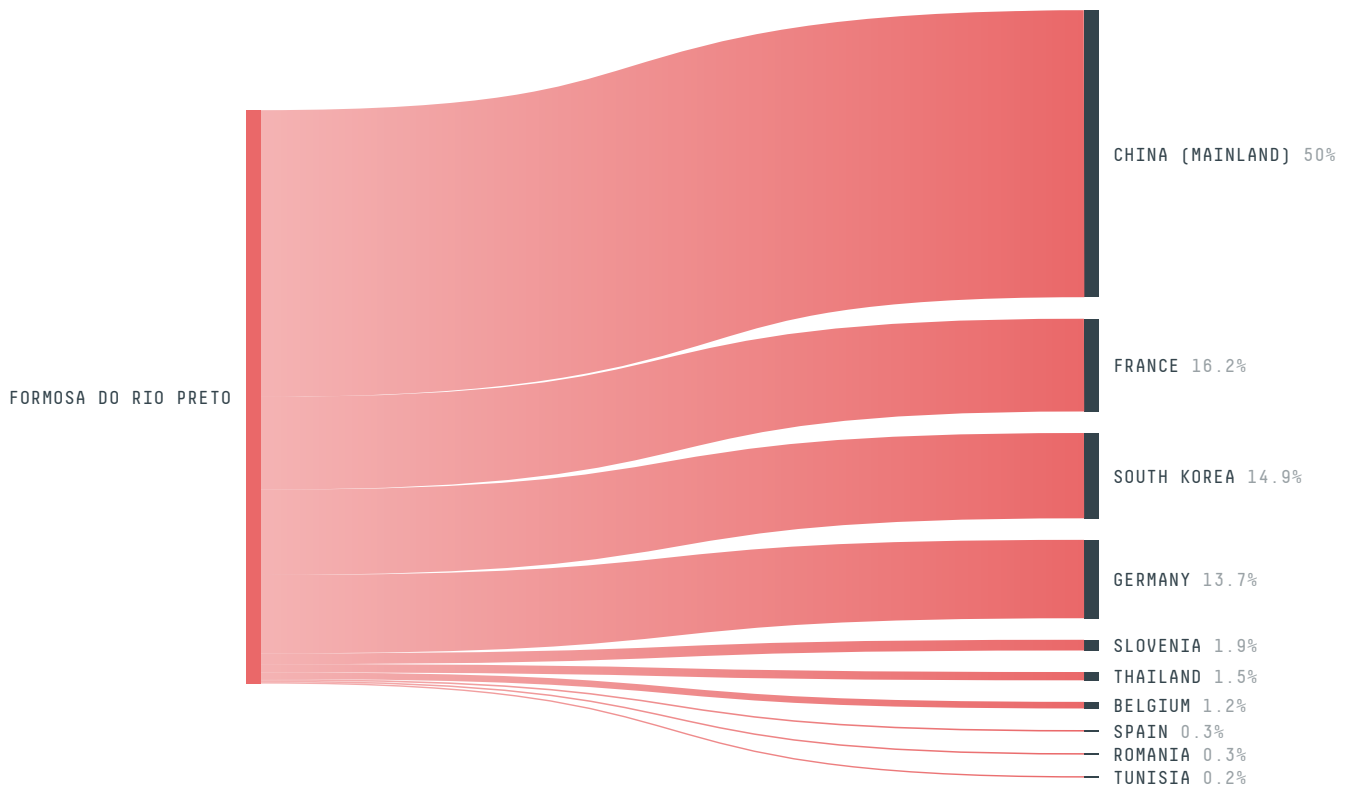

TOP IMPORTING COUNTRIES OF SOY FROM FORMOSA DO RIO PRETO IN 2018