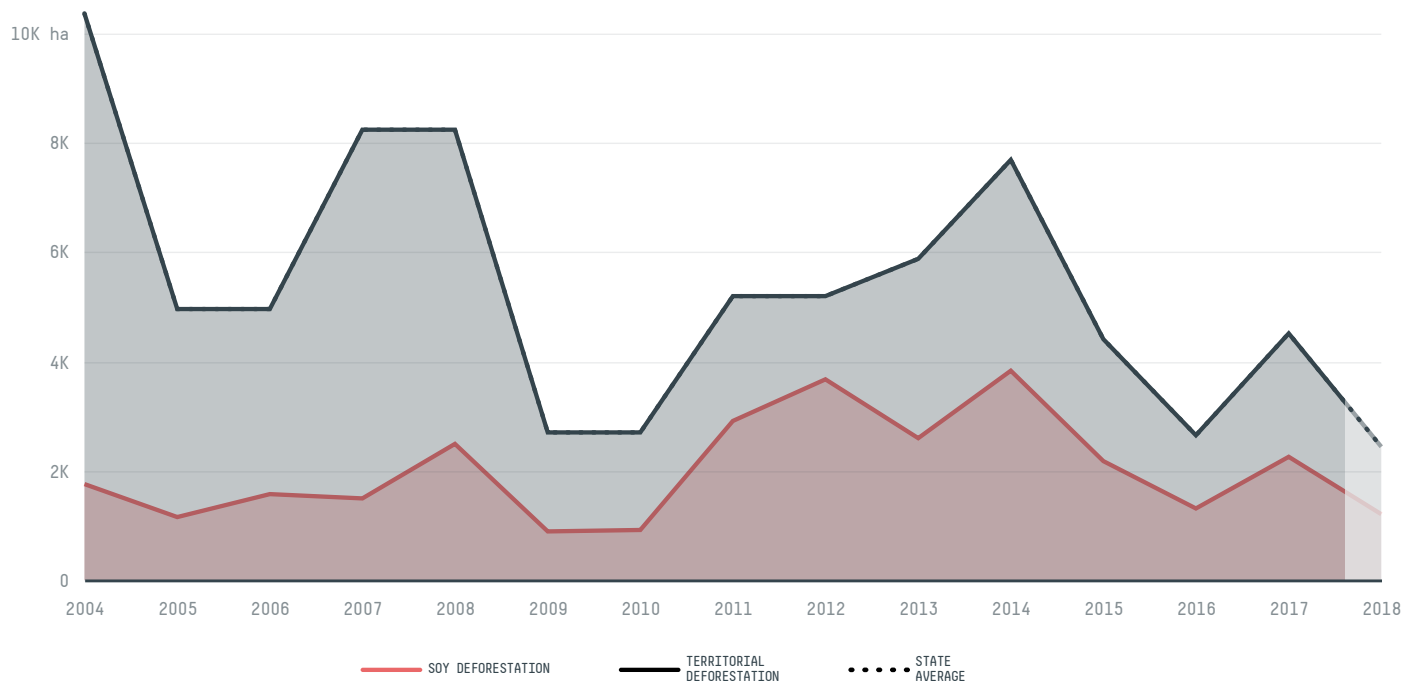

SOCIO-ECONOMIC INDICATORS	SCORE
Human Development Index	0.668 /1
GDP per capita	- USD/capita
GDP from agriculture	- %
Smallholder dominance	7 %
Reported cases of forced labour	0
Reported cases of land conflicts	-
Population	23,826
TERRITORIAL GOVERNANCE	SCORE
Legal Reserve deficit	5,109.4 ha
Legal Reserve deficit as a % of private land	1.6 %
Protected vegetation in private land	56,944.5 ha
Unprotected vegetation in private land	148,090.3 ha
ACTOR COMMITMENTS	SCORE
Round Table on Responsible Soy	- t

DEFORESTATION TRAJECTORY OF BOM JESUS