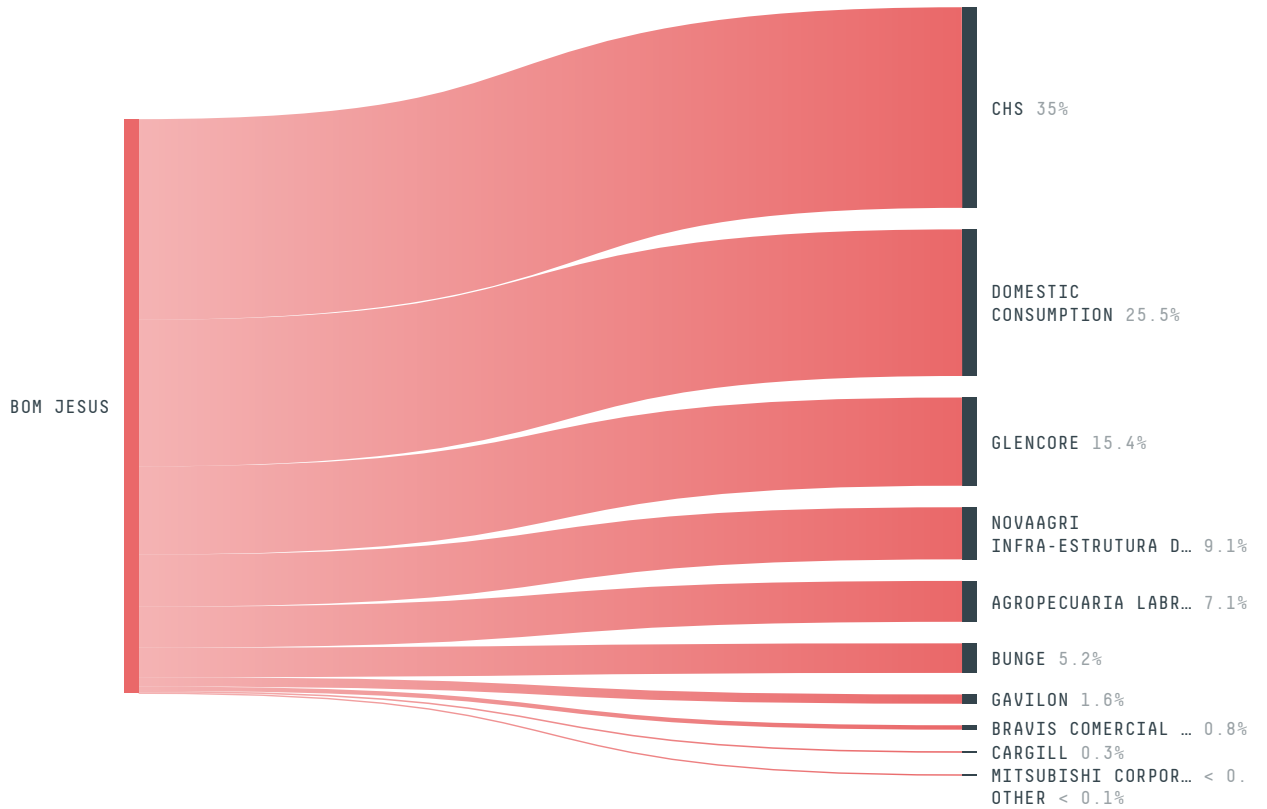

TOP TRADERS OF SOY IN BOM JESUS IN 2018