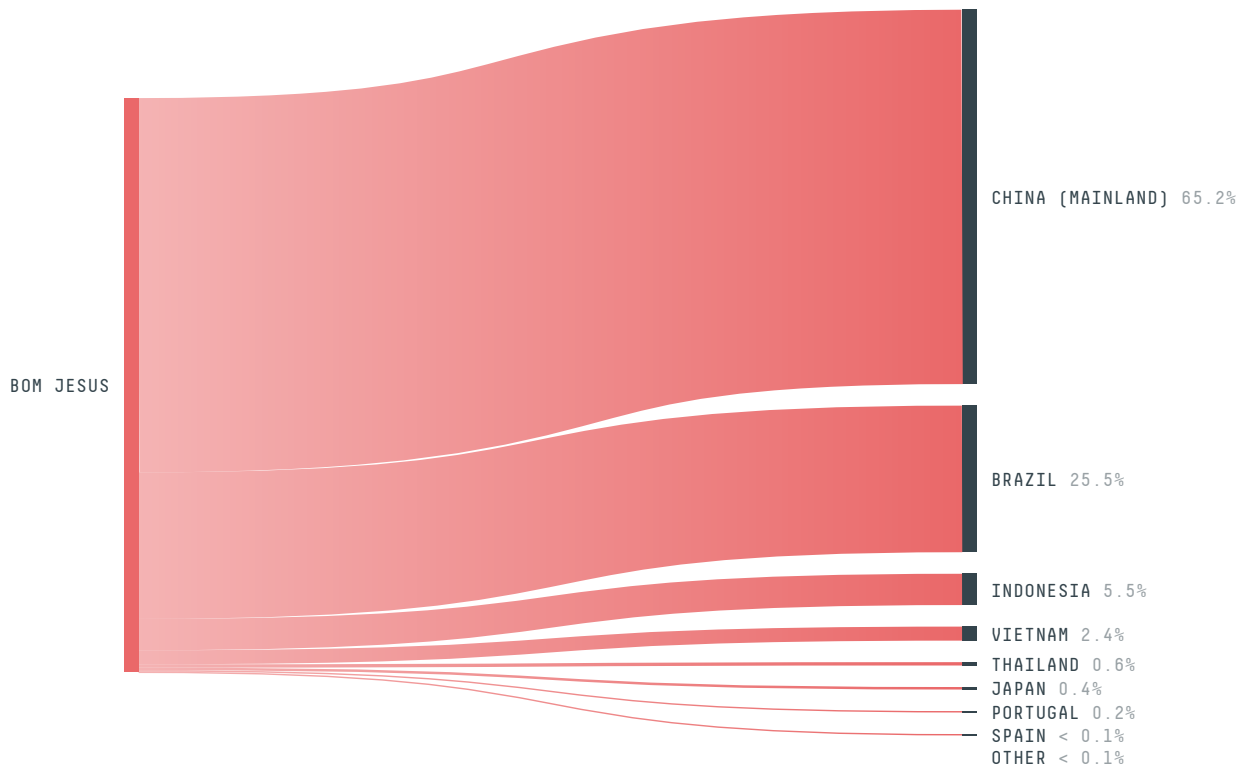

TOP IMPORTING COUNTRIES OF SOY FROM BOM JESUS IN 2018