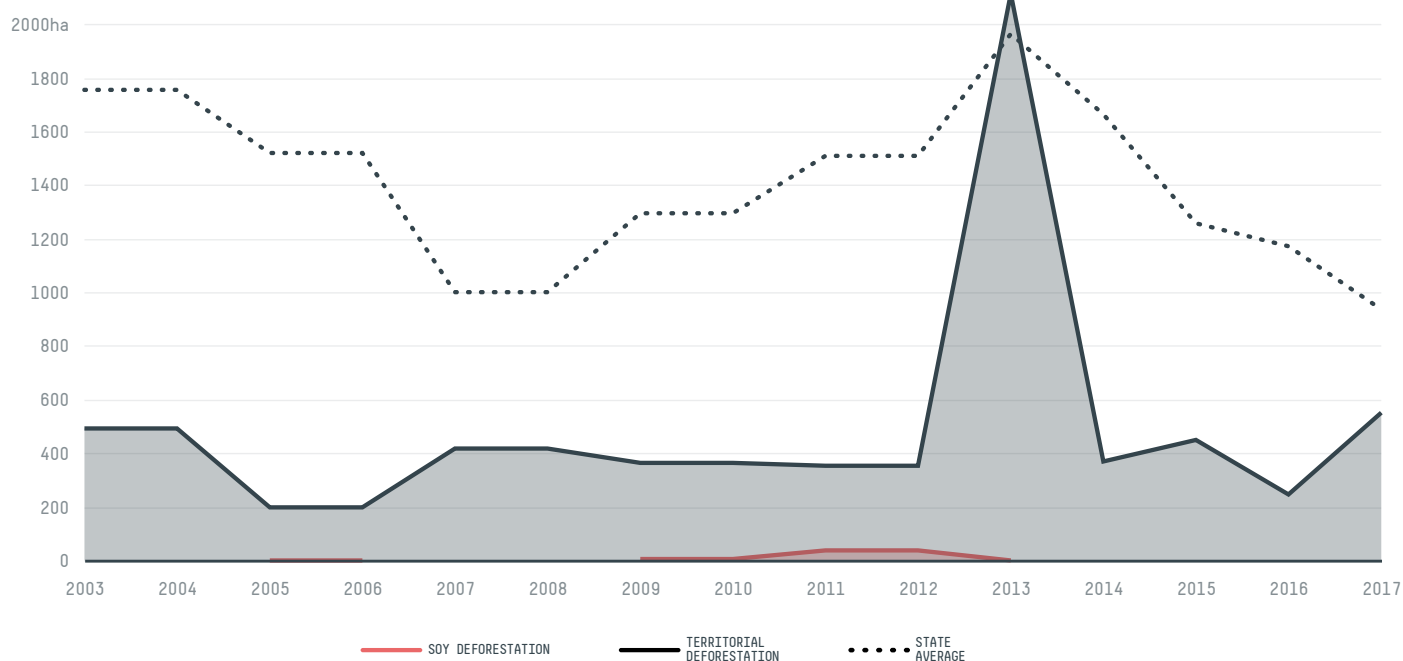

SOCIO-ECONOMIC INDICATORS	SCORE	STATE RANKING
Human Development Index	0.56 /1	73
GDP per capita	- USD/capita	-
GDP from agriculture	- %	-
Smallholder dominance	38 %	-
Reported cases of forced labour	-	-
Reported cases of land conflicts	-	-
Population	2,923	211

TERRITORIAL GOVERNANCE	SCORE	STATE RANKING
Legal Reserve deficit	393.2 ha	13
Legal Reserve deficit as a % of private land	1 %	-
Protected vegetation in private land	8,957 ha	-
Unprotected vegetation in private land	25,430.3 ha	64

ACTOR COMMITMENTS	SCORE	STATE RANKING
Soy traded under zero deforestation commitment	103.6 %	5
Round Table on Responsible Soy	0 t	6

DEFORESTATION TRAJECTORY OF SAO GONCALO DO GURGUEIA