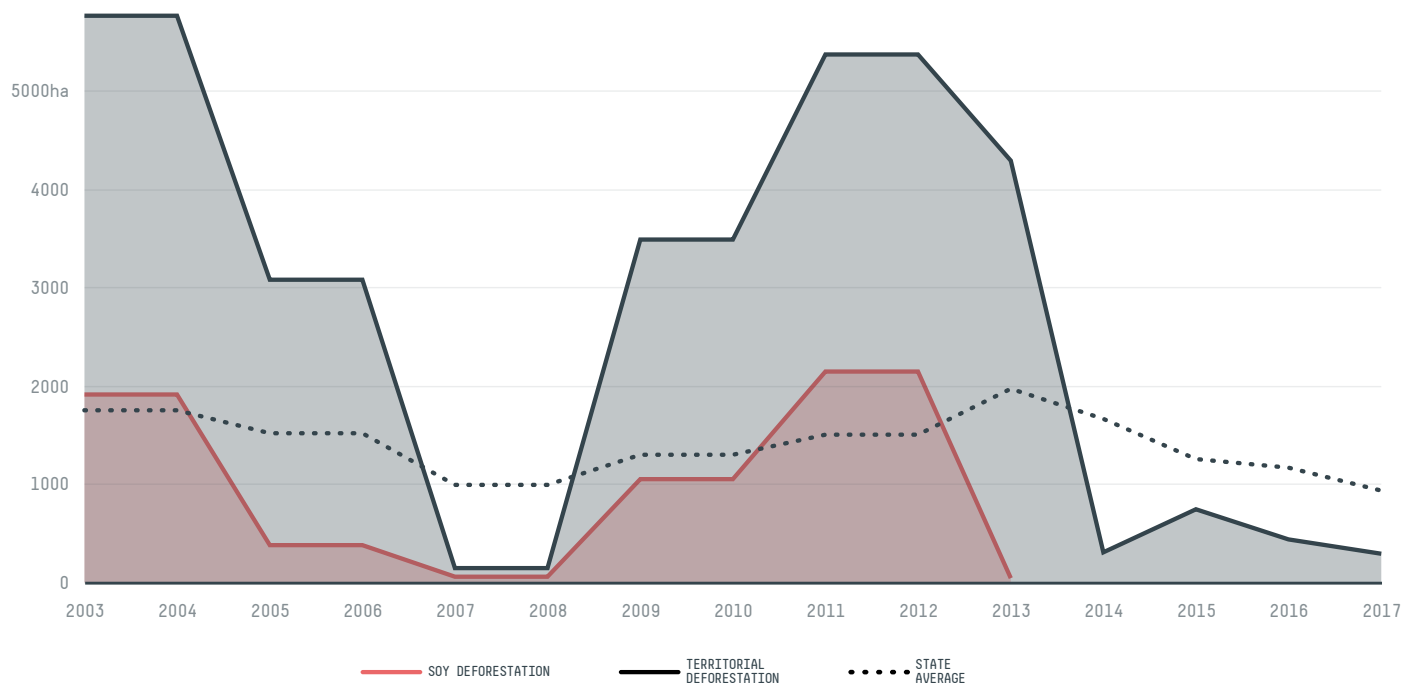

SOCIO-ECONOMIC INDICATORS	SCORE	STATE RANKING
Human Development Index	0.557 /1	75
GDP per capita	- USD/capita	-
GDP from agriculture	- %	-
Smallholder dominance	18 %	-
Reported cases of forced labour	-	-
Reported cases of land conflicts	-	-
Population	4,997	142
TERRITORIAL GOVERNANCE	SCORE	STATE RANKING
Legal Reserve deficit	289.8 ha	15
Legal Reserve deficit as a % of private land	0.2 %	-
Protected vegetation in private land	25,573.7 ha	-
Unprotected vegetation in private land	70,345.8 ha	19
ACTOR COMMITMENTS	SCORE	STATE RANKING
Soy traded under zero deforestation commitment	0 %	17
Round Table on Responsible Soy	0 t	6

DEFORESTATION TRAJECTORY OF PALMEIRA DO PIAUI