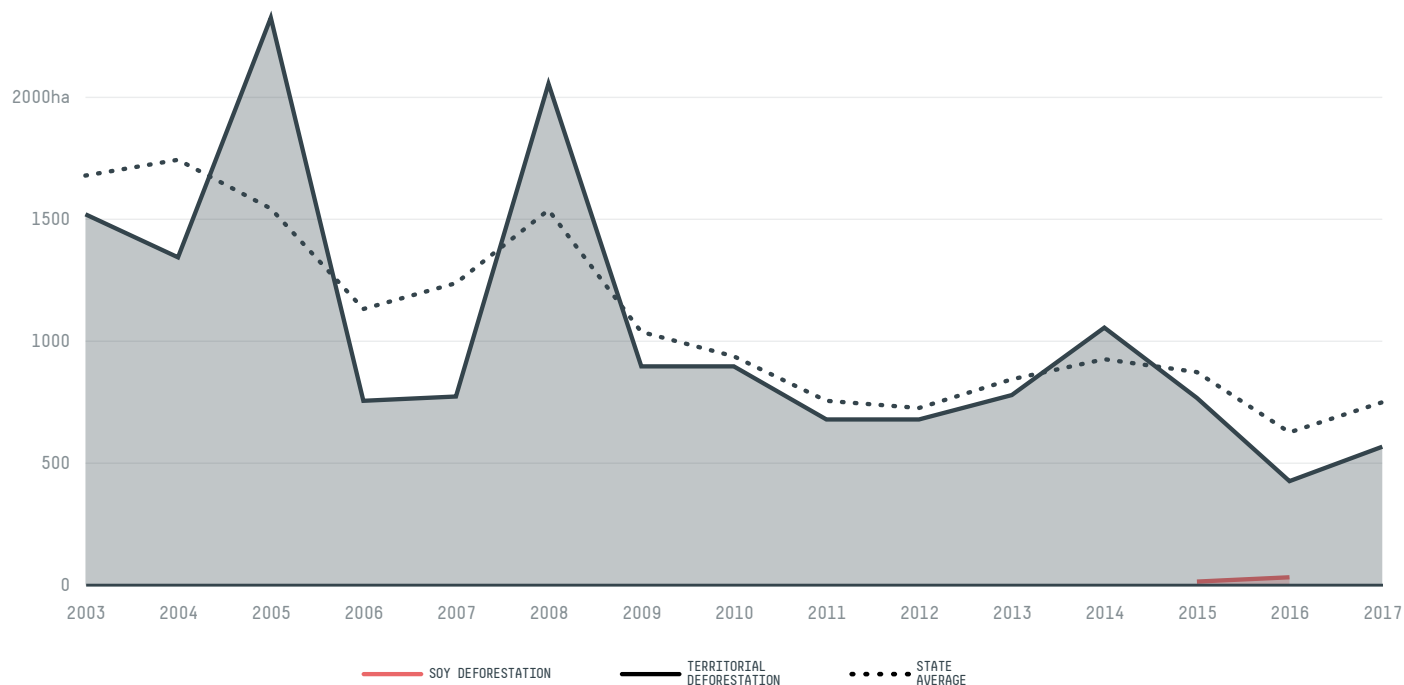

SOCIO-ECONOMIC INDICATORS	SCORE	STATE RANKING
Human Development Index	0.544 /1	88
GDP per capita	- USD/capita	-
GDP from agriculture	- %	-
Smallholder dominance	87 %	-
Reported cases of forced labour	-	-
Reported cases of land conflicts	-	-
Population	7,532	191
TERRITORIAL GOVERNANCE	SCORE	STATE RANKING
Legal Reserve deficit	0 ha	148
Legal Reserve deficit as a % of private land	0 %	-
Protected vegetation in private land	8,043.9 ha	-
Unprotected vegetation in private land	1,067.2 ha	110
ACTOR COMMITMENTS	SCORE	STATE RANKING
Soy traded under zero deforestation commitment	- %	-
Round Table on Responsible Soy	0 t	8

DEFORESTATION TRAJECTORY OF GOVERNADOR LUIZ ROCHA