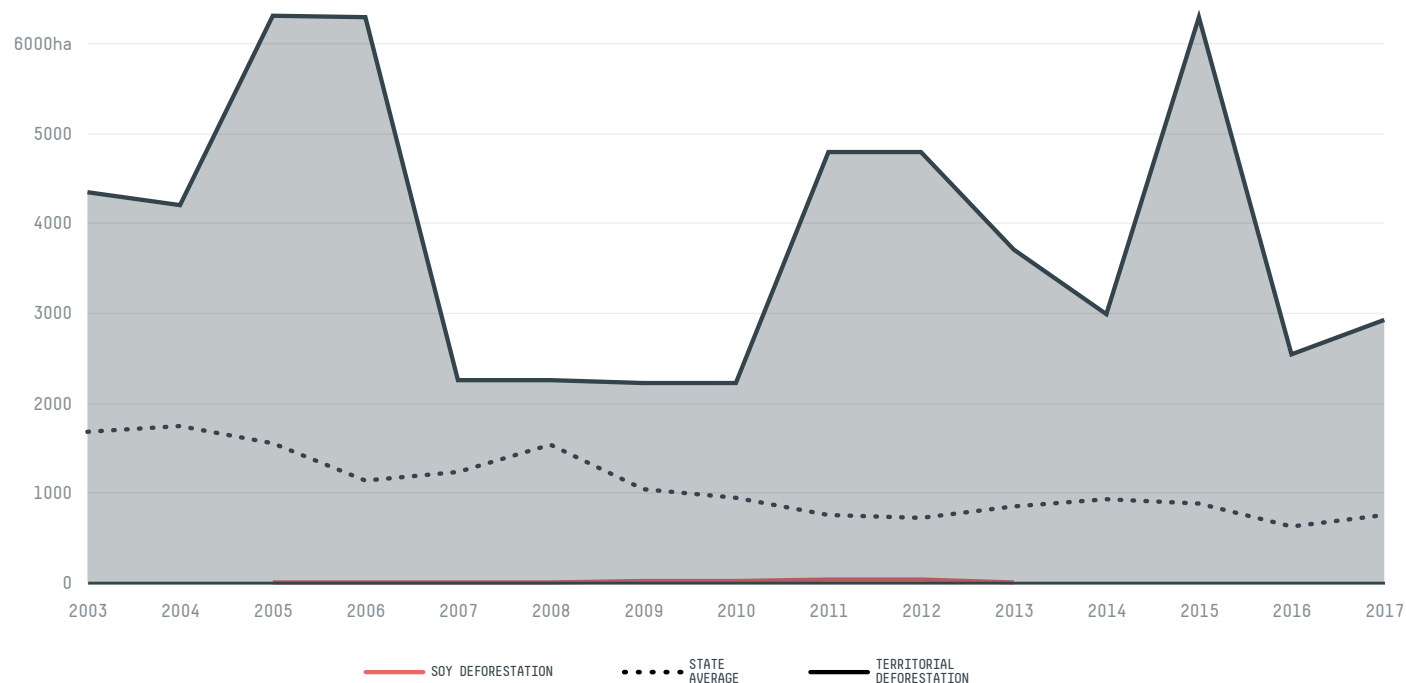

SOCIO-ECONOMIC INDICATORS	SCORE	STATE RANKING
Human Development Index	0.659 /1	10
GDP per capita	- USD/capita	-
GDP from agriculture	- %	-
Smallholder dominance	46 %	-
Reported cases of forced labour	-	-
Reported cases of land conflicts	-	-
Population	38,932	38

TERRITORIAL GOVERNANCE	SCORE	STATE RANKING
Legal Reserve deficit	4,014.7 ha	25
Legal Reserve deficit as a % of private land	2.3 %	-
Protected vegetation in private land	82,976.6 ha	-
Unprotected vegetation in private land	23,342.7 ha	43

ACTOR COMMITMENTS	SCORE	STATE RANKING
Soy traded under zero deforestation commitment	0 %	39
Round Table on Responsible Soy	0 t	8

DEFORESTATION TRAJECTORY OF ESTREITO