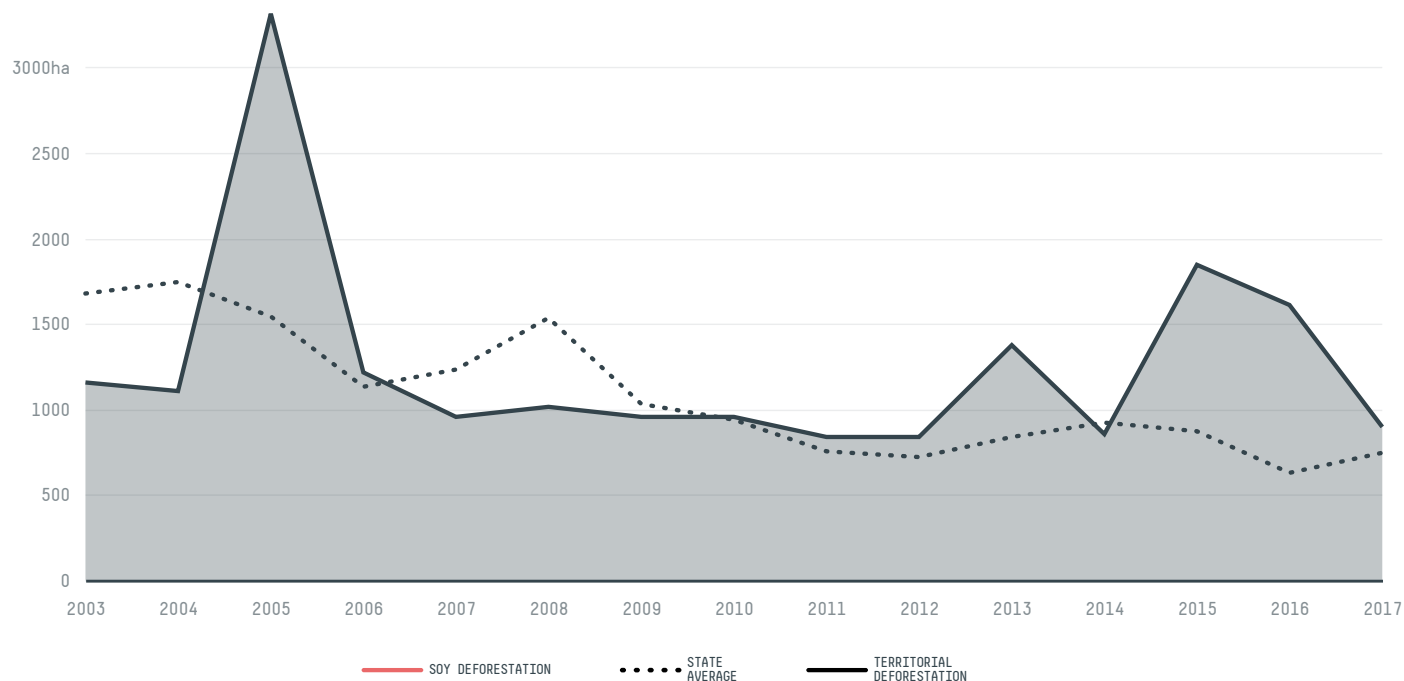

SOCIO-ECONOMIC INDICATORS	SCORE	STATE RANKING
Human Development Index	0.684 /1	6
GDP per capita	10,153 USD/capita	9
GDP from agriculture	6.1 %	197
Smallholder dominance	54 %	-
Reported cases of forced labour	-	-
Reported cases of land conflicts	-	-
Population	22,651	78

TERRITORIAL GOVERNANCE	SCORE	STATE RANKING
Legal Reserve deficit	3,502 ha	30
Legal Reserve deficit as a % of private land	3.8 %	-
Protected vegetation in private land	44,599.1 ha	-
Unprotected vegetation in private land	1,635.6 ha	101

ACTOR COMMITMENTS	SCORE	STATE RANKING
Soy traded under zero deforestation commitment	0 %	39
Round Table on Responsible Soy	- t	-

DEFORESTATION TRAJECTORY OF PORTO FRANCO