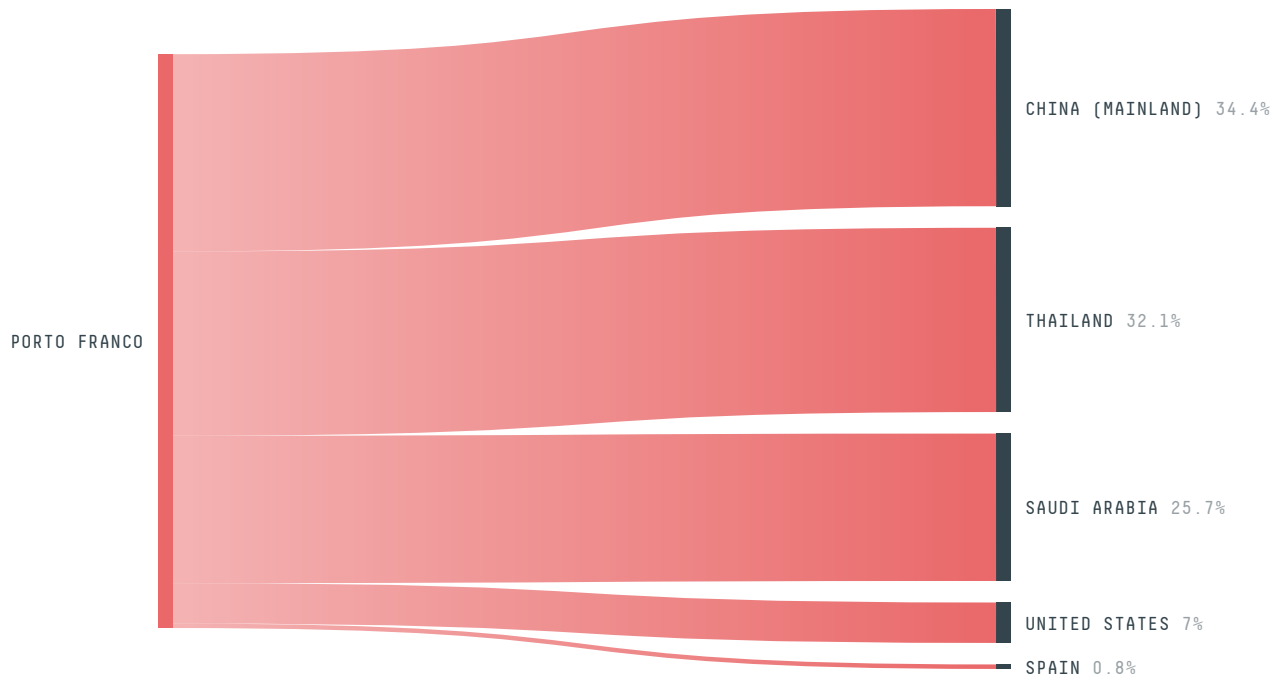

TOP IMPORTING COUNTRIES OF SOY FROM PORTO FRANCO IN 2013