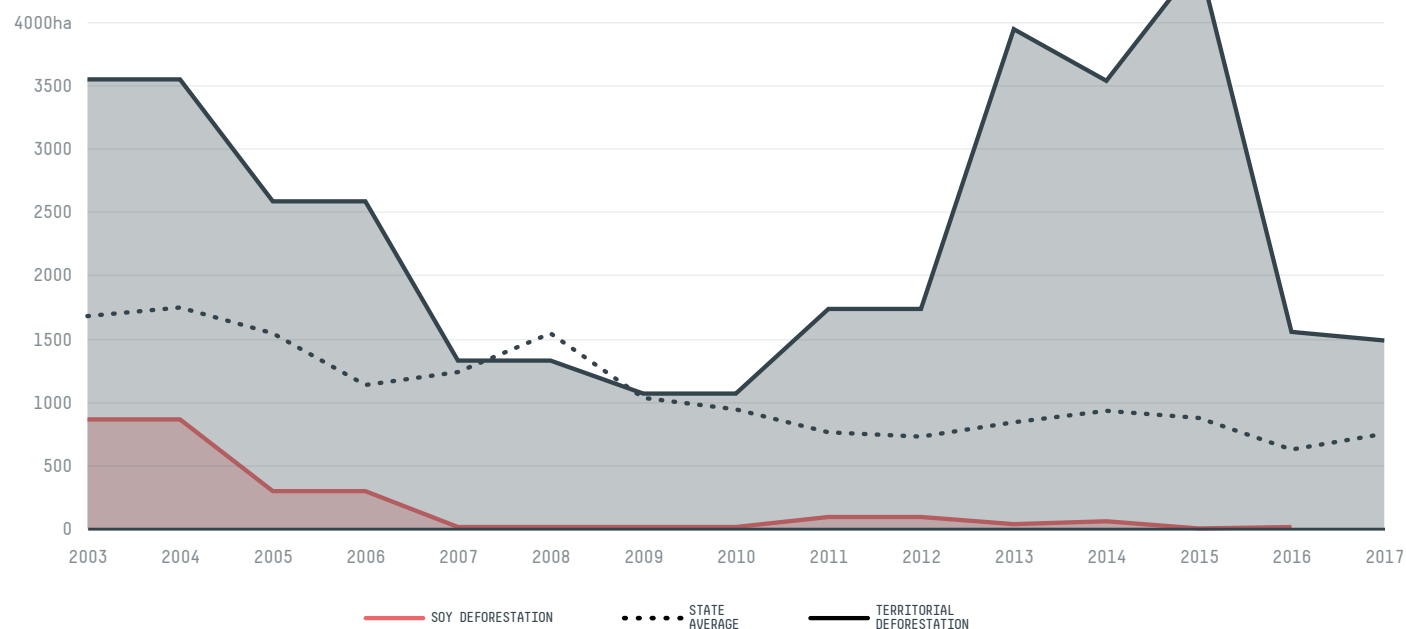

SOCIO-ECONOMIC INDICATORS	SCORE	STATE RANKING
Human Development Index	0.61 /1	32
GDP per capita	- USD/capita	-
GDP from agriculture	- %	-
Smallholder dominance	22 %	-
Reported cases of forced labour	-	-
Reported cases of land conflicts	2	11
Population	18,093	106

TERRITORIAL GOVERNANCE	SCORE	STATE RANKING
Legal Reserve deficit	916.8 ha	76
Legal Reserve deficit as a % of private land	0.4 %	-
Protected vegetation in private land	89,437.7 ha	-
Unprotected vegetation in private land	96,565.6 ha	10

ACTOR COMMITMENTS	SCORE	STATE RANKING
Soy traded under zero deforestation commitment	0 %	4
Round Table on Responsible Soy	22,588.3 t	6

DEFORESTATION TRAJECTORY OF SAO RAIMUNDO DAS MANGABEIRAS