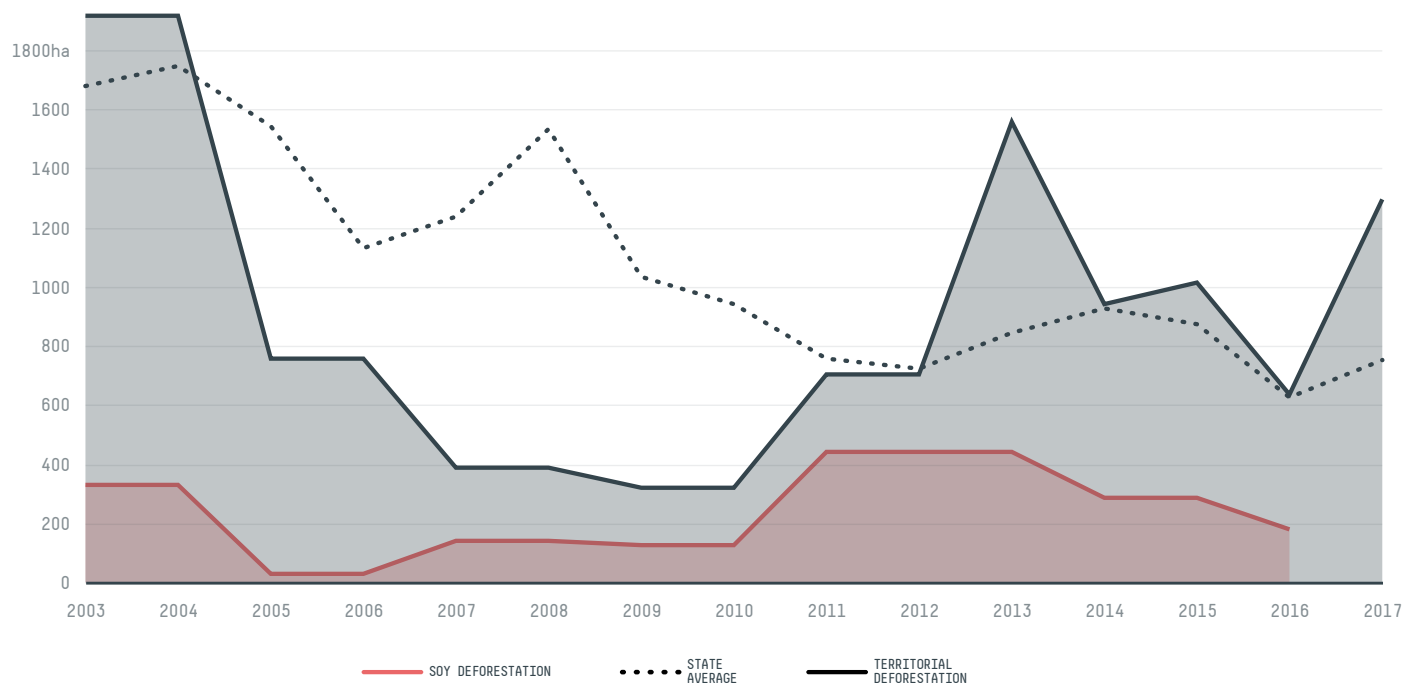

SOCIO-ECONOMIC INDICATORS	SCORE	STATE RANKING
Human Development Index	0.59 /1	47
GDP per capita	- USD/capita	-
GDP from agriculture	- %	-
Smallholder dominance	23 %	-
Reported cases of forced labour	-	-
Reported cases of land conflicts	-	-
Population	7,147	196
TERRITORIAL GOVERNANCE	SCORE	STATE RANKING
Legal Reserve deficit	2,441.5 ha	45
Legal Reserve deficit as a % of private land	5.3 %	-
Protected vegetation in private land	13,085.8 ha	-
Unprotected vegetation in private land	9,144.2 ha	73
ACTOR COMMITMENTS	SCORE	STATE RANKING
Soy traded under zero deforestation commitment	98.5 %	1
Round Table on Responsible Soy	0 t	8

DEFORESTATION TRAJECTORY OF SAO DOMINGOS DO AZEITAO