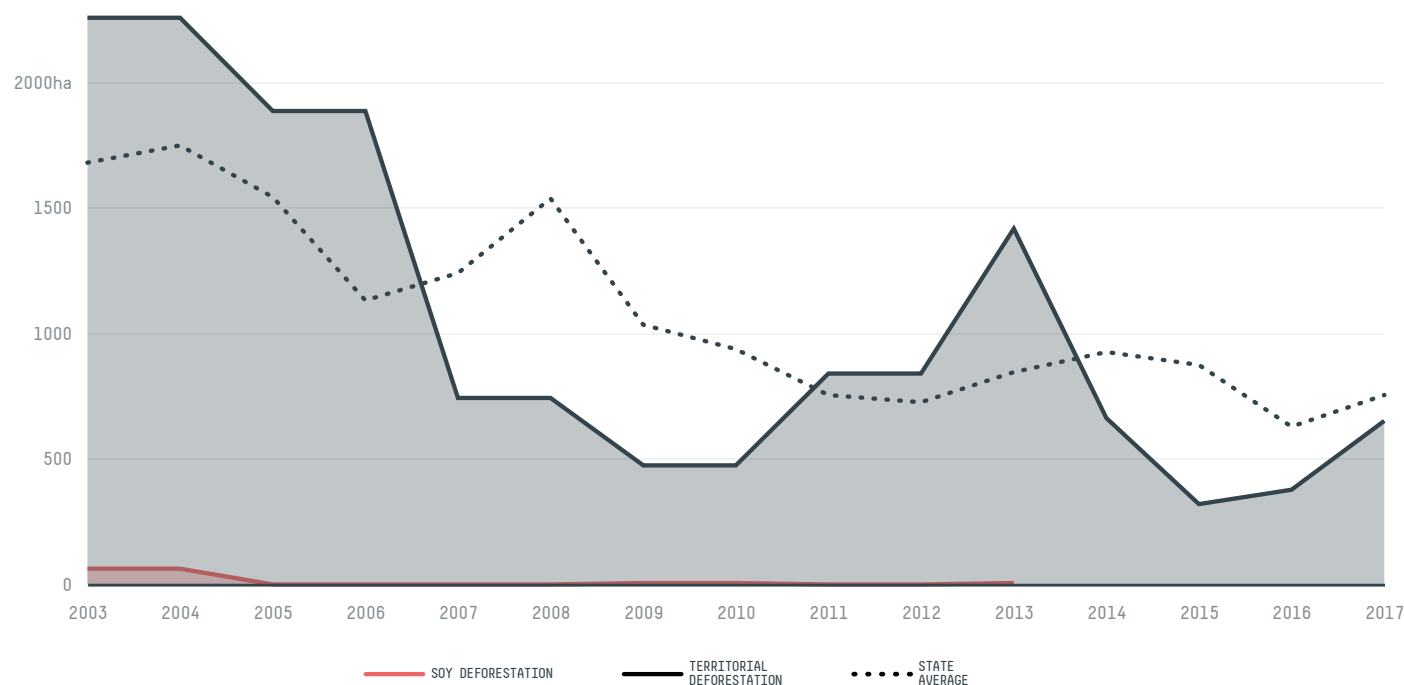

SOCIO-ECONOMIC INDICATORS	SCORE	STATE RANKING
Human Development Index	0.566 /1	70
GDP per capita	- USD/capita	-
GDP from agriculture	- %	-
Smallholder dominance	38 %	-
Reported cases of forced labour	-	-
Reported cases of land conflicts	-	-
Population	5,120	212

TERRITORIAL GOVERNANCE	SCORE	STATE RANKING
Legal Reserve deficit	849.7 ha	79
Legal Reserve deficit as a % of private land	2.3 %	-
Protected vegetation in private land	14,809.2 ha	-
Unprotected vegetation in private land	7,714.6 ha	76

ACTOR COMMITMENTS	SCORE	STATE RANKING
Soy traded under zero deforestation commitment	0 %	4
Round Table on Responsible Soy	0 t	8

DEFORESTATION TRAJECTORY OF NOVA COLINAS