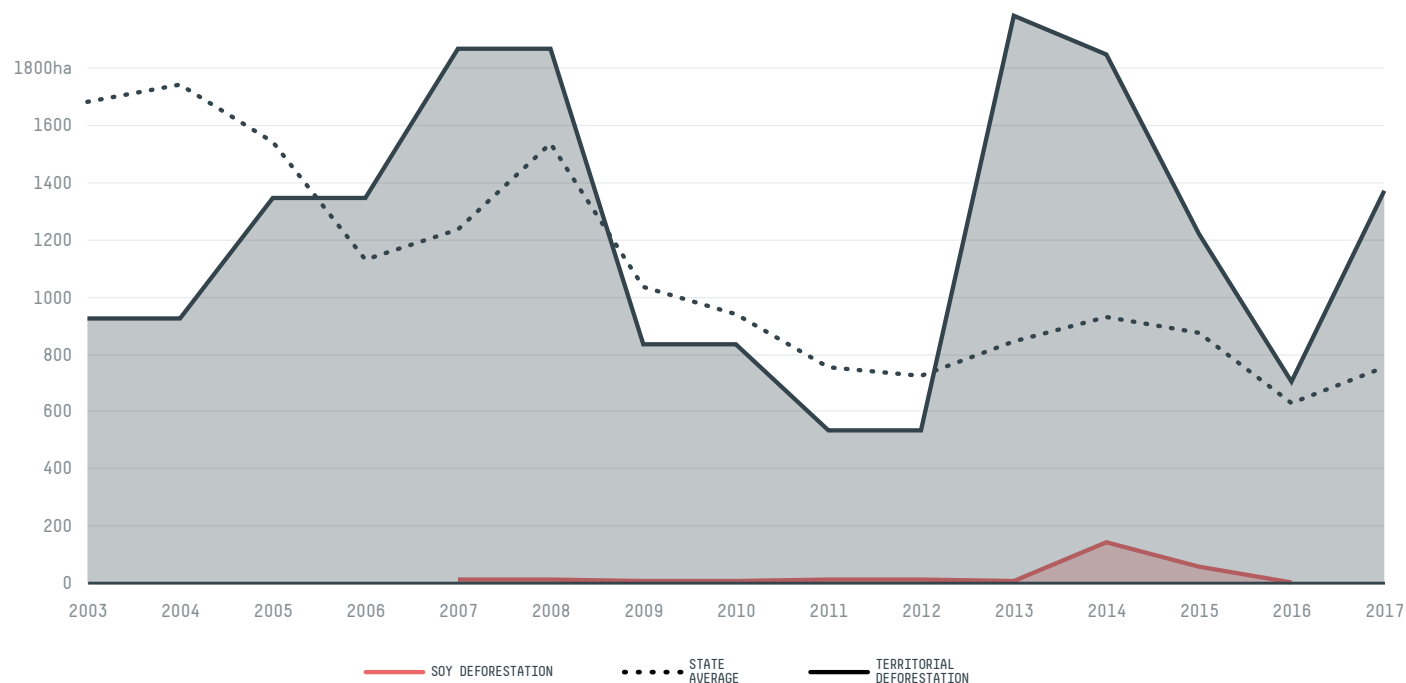

SOCIO-ECONOMIC INDICATORS	SCORE	STATE RANKING
Human Development Index	0.615 /1	29
GDP per capita	- USD/capita	-
GDP from agriculture	- %	-
Smallholder dominance	57 %	-
Reported cases of forced labour	-	-
Reported cases of land conflicts	-	-
Population	25,199	67
TERRITORIAL GOVERNANCE	SCORE	STATE RANKING
Legal Reserve deficit	0 ha	148
Legal Reserve deficit as a % of private land	0 %	-
Protected vegetation in private land	20,662.9 ha	-
Unprotected vegetation in private land	73,369.4 ha	15
ACTOR COMMITMENTS	SCORE	STATE RANKING
Soy traded under zero deforestation commitment	0 %	39
Round Table on Responsible Soy	0 t	8

DEFORESTATION TRAJECTORY OF SAO JOAO DOS PATOS