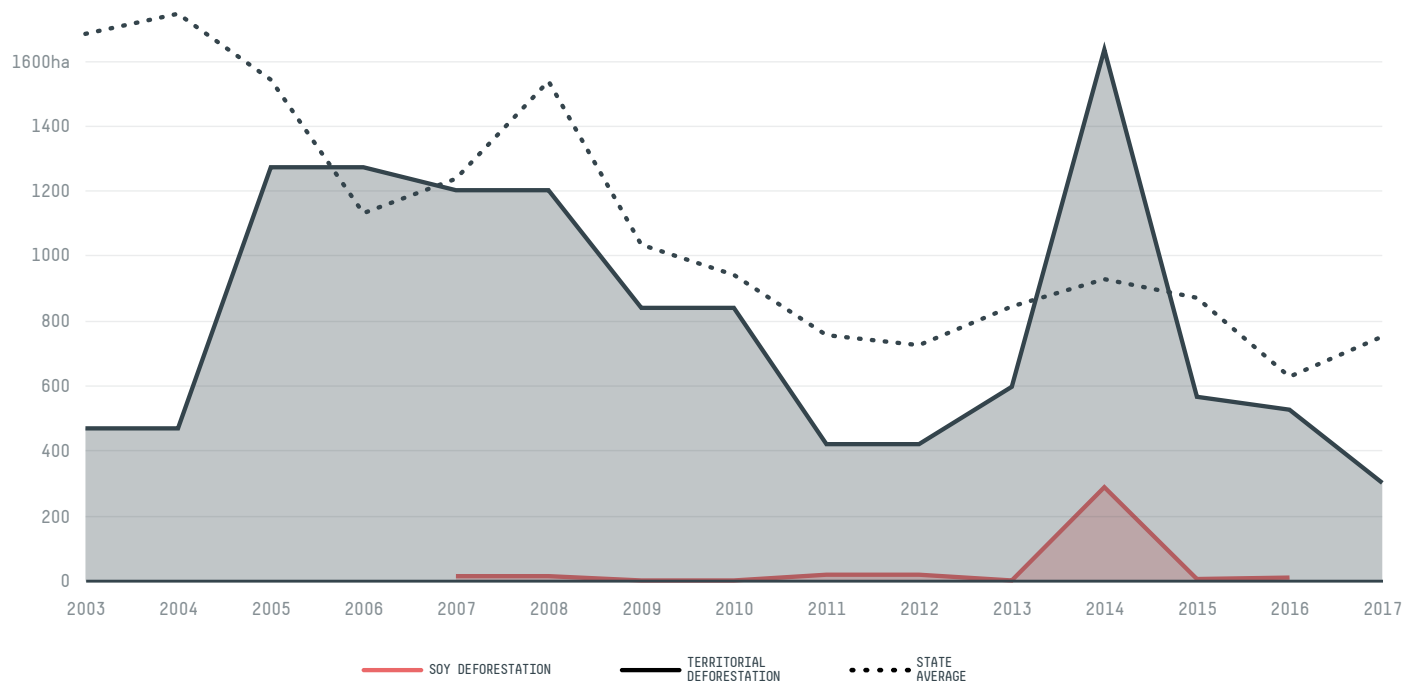

SOCIO-ECONOMIC INDICATORS	SCORE	STATE RANKING
Human Development Index	0.58 /1	57
GDP per capita	- USD/capita	-
GDP from agriculture	- %	-
Smallholder dominance	43 %	-
Reported cases of forced labour	-	-
Reported cases of land conflicts	-	-
Population	20,636	86
TERRITORIAL GOVERNANCE	SCORE	STATE RANKING
Legal Reserve deficit	0 ha	148
Legal Reserve deficit as a % of private land	0 %	-
Protected vegetation in private land	4,662.6 ha	-
Unprotected vegetation in private land	6,905.7 ha	79
ACTOR COMMITMENTS	SCORE	STATE RANKING
Soy traded under zero deforestation commitment	0 %	39
Round Table on Responsible Soy	0 t	8

DEFORESTATION TRAJECTORY OF PARAIBANO