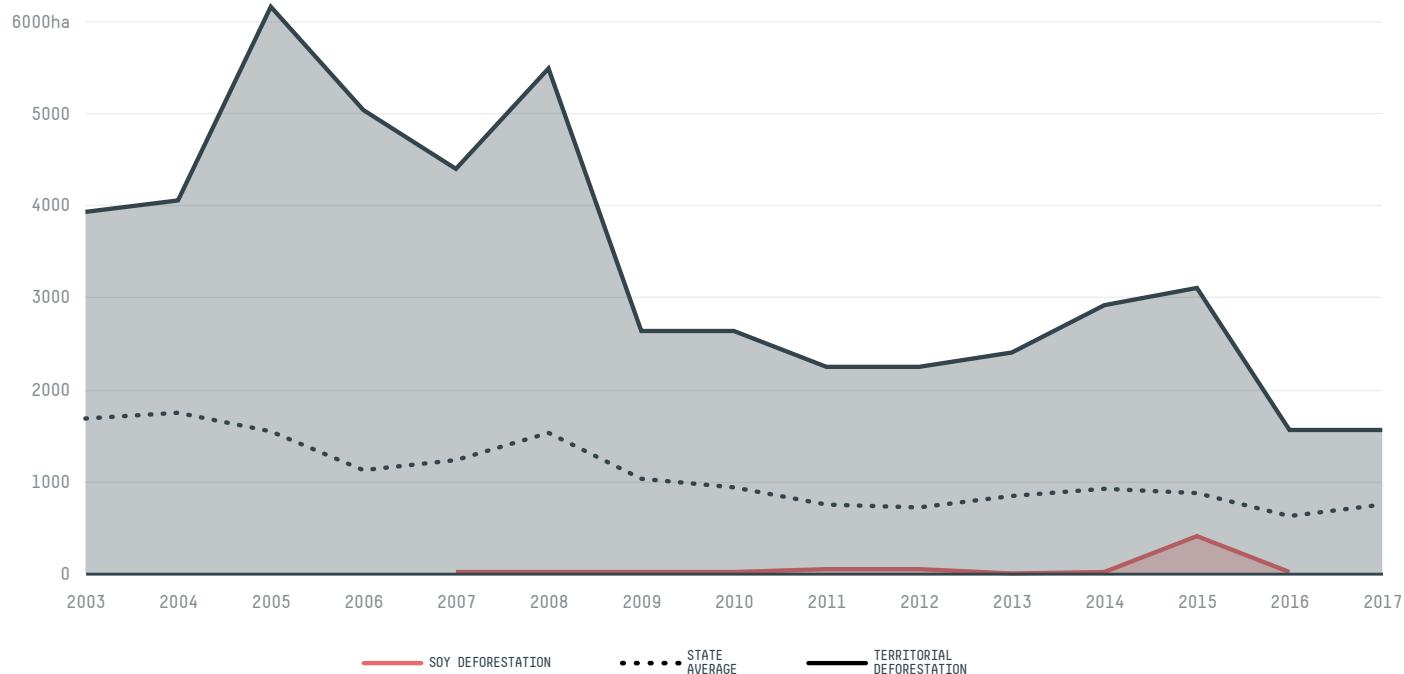

SOCIO-ECONOMIC INDICATORS	SCORE	STATE RANKING
Human Development Index	0.596 /1	43
GDP per capita	- USD/capita	-
GDP from agriculture	- %	-
Smallholder dominance	53 %	-
Reported cases of forced labour	-	-
Reported cases of land conflicts	-	-
Population	39,915	35

TERRITORIAL GOVERNANCE	SCORE	STATE RANKING
Legal Reserve deficit	432.7 ha	95
Legal Reserve deficit as a % of private land	0.5 %	-
Protected vegetation in private land	49,936.7 ha	-
Unprotected vegetation in private land	15,063.1 ha	60

ACTOR COMMITMENTS	SCORE	STATE RANKING
Soy traded under zero deforestation commitment	0 %	39
Round Table on Responsible Soy	0 t	8

DEFORESTATION TRAJECTORY OF COLINAS