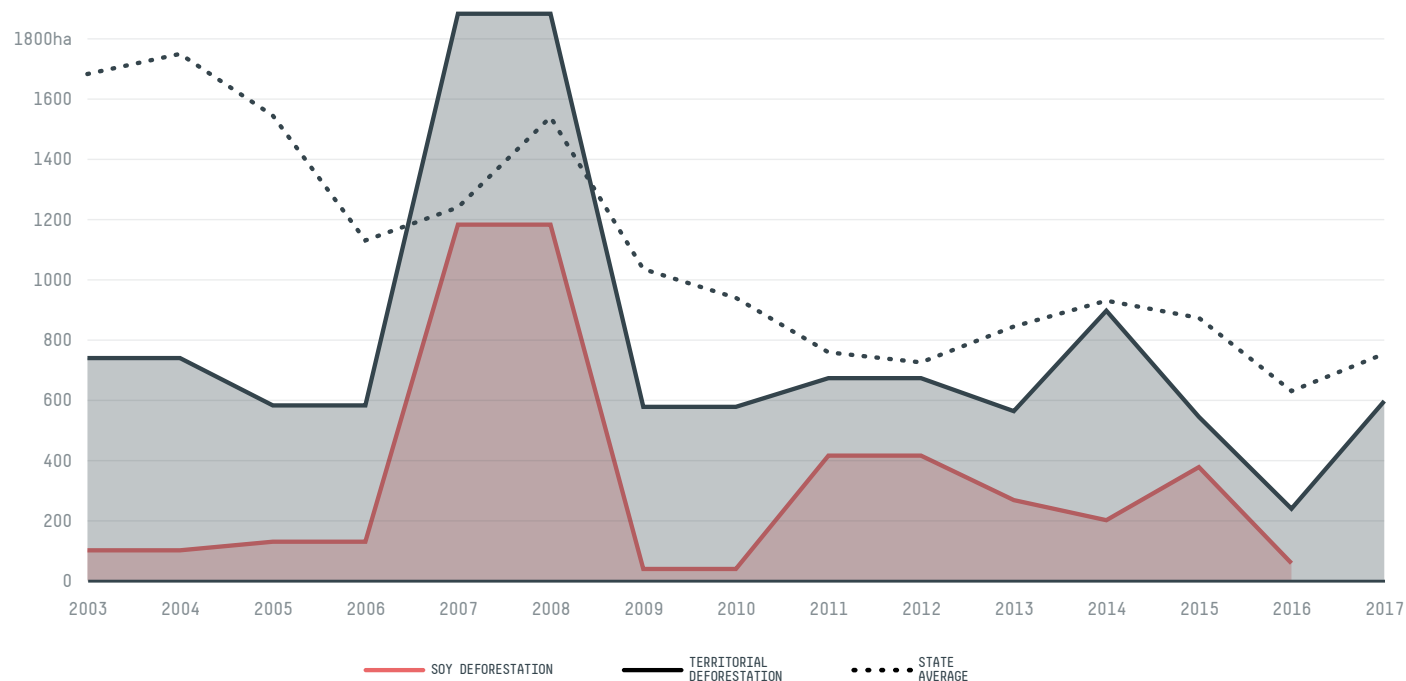

SOCIO-ECONOMIC INDICATORS	SCORE	STATE RANKING
Human Development Index	0.527 /1	100
GDP per capita	- USD/capita	-
GDP from agriculture	- %	-
Smallholder dominance	19 %	-
Reported cases of forced labour	-	-
Reported cases of land conflicts	-	-
Population	8,237	188

TERRITORIAL GOVERNANCE	SCORE	STATE RANKING
Legal Reserve deficit	0 ha	148
Legal Reserve deficit as a % of private land	0 %	-
Protected vegetation in private land	5,113.4 ha	-
Unprotected vegetation in private land	15,312.4 ha	58

ACTOR COMMITMENTS	SCORE	STATE RANKING
Soy traded under zero deforestation commitment	- %	39
Round Table on Responsible Soy	0 t	8

DEFORESTATION TRAJECTORY OF MILAGRES DO MARANHAO