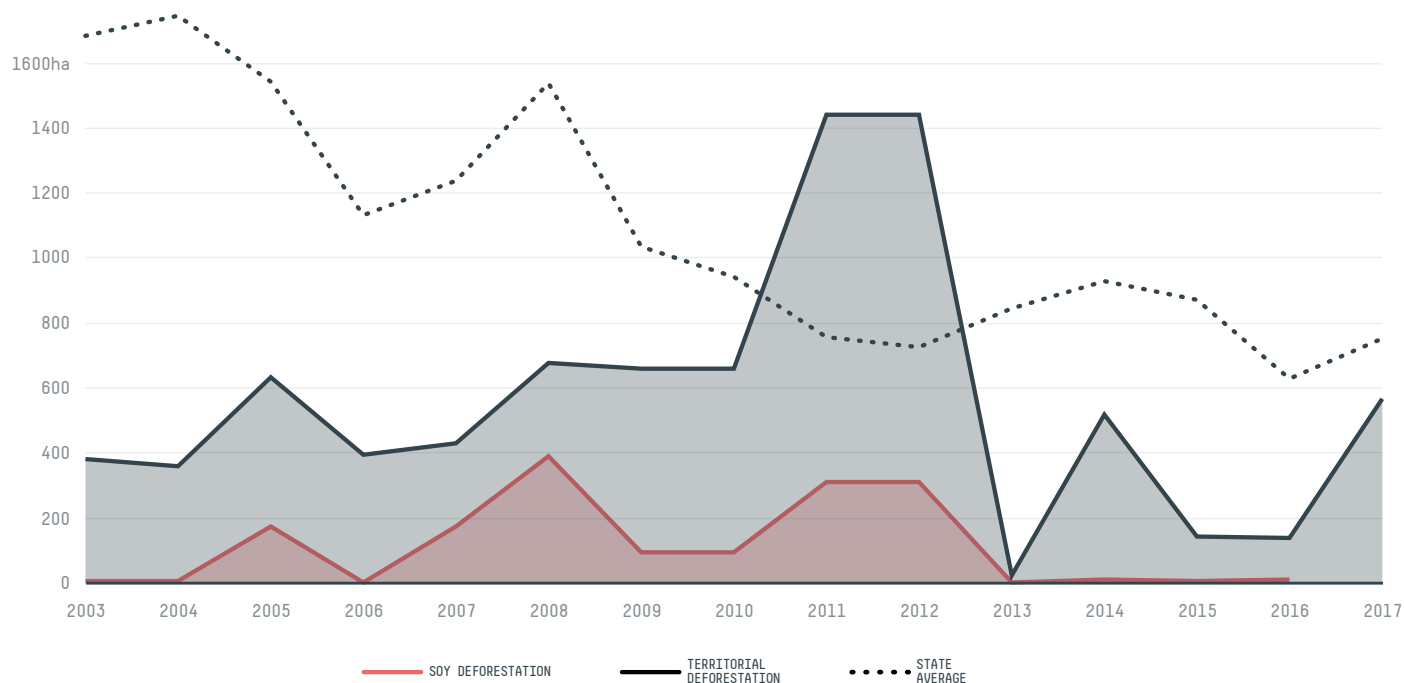

SOCIO-ECONOMIC INDICATORS	SCORE	STATE RANKING
Human Development Index	0.57 /1	66
GDP per capita	- USD/capita	-
GDP from agriculture	- %	-
Smallholder dominance	35 %	-
Reported cases of forced labour	-	-
Reported cases of land conflicts	-	-
Population	15,951	120
TERRITORIAL GOVERNANCE	SCORE	STATE RANKING
Legal Reserve deficit	23.7 ha	142
Legal Reserve deficit as a % of private land	0.1 %	-
Protected vegetation in private land	4,148.1 ha	-
Unprotected vegetation in private land	12,815.5 ha	66
ACTOR COMMITMENTS	SCORE	STATE RANKING
Soy traded under zero deforestation commitment	0 %	39
Round Table on Responsible Soy	0 t	8

DEFORESTATION TRAJECTORY OF MATA ROMA