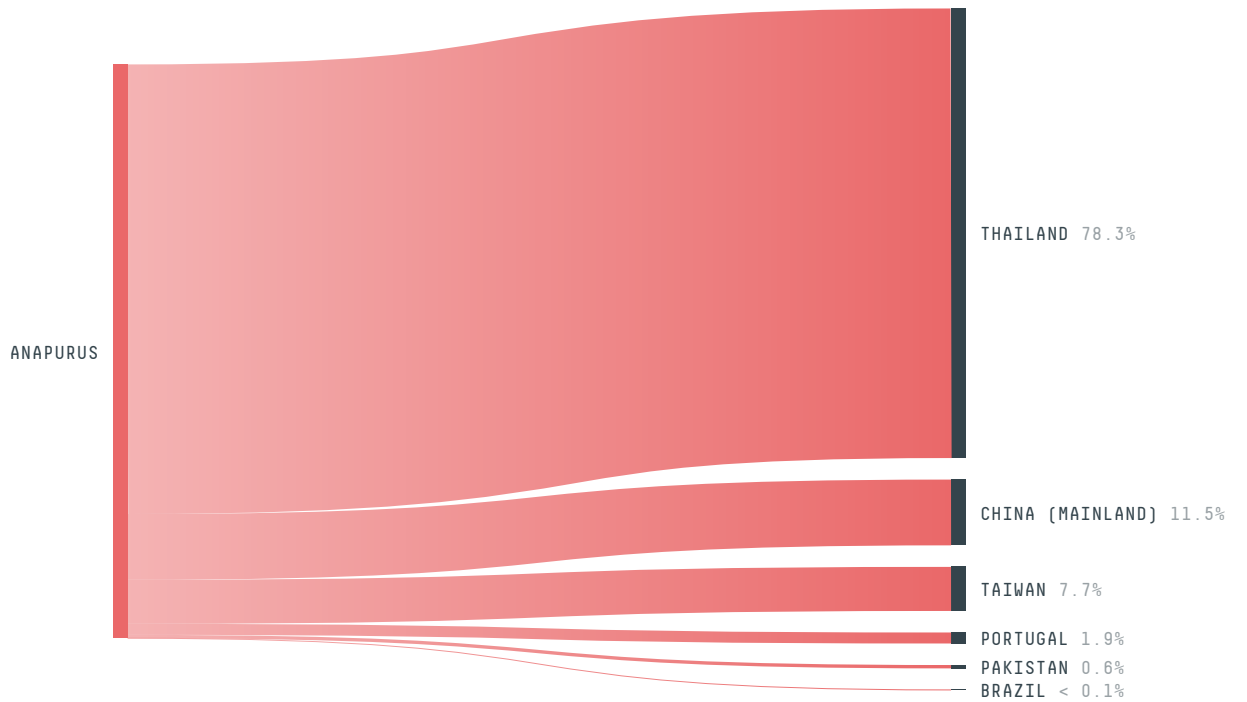

SOCIO-ECONOMIC INDICATORS	SCORE	STATE RANKING
Human Development Index	0.581 /1	56
GDP per capita	- USD/capita	-
GDP from agriculture	- %	-
Smallholder dominance	27 %	-
Reported cases of forced labour	-	-
Reported cases of land conflicts	-	-
Population	14,815	133
TERRITORIAL GOVERNANCE	SCORE	STATE RANKING
Legal Reserve deficit	0 ha	148
Legal Reserve deficit as a % of private land	0 %	-
Protected vegetation in private land	5,117.8 ha	-
Unprotected vegetation in private land	15,136.3 ha	59
ACTOR COMMITMENTS	SCORE	STATE RANKING
Soy traded under zero deforestation commitment	10.7 %	18
Round Table on Responsible Soy	0 t	8

DEFORESTATION TRAJECTORY OF ANAPURUS

TOP TRADERS OF SOY IN ANAPURUS IN 2017

TOP IMPORTING COUNTRIES OF SOY FROM ANAPURUS IN 2017

Deforestation alerts in Anapuros, Maranhão, Brazil

There were **0** GLAD alerts reported in the week of the **18th of May 2020**. This was **normal** compared to the same week in previous years.