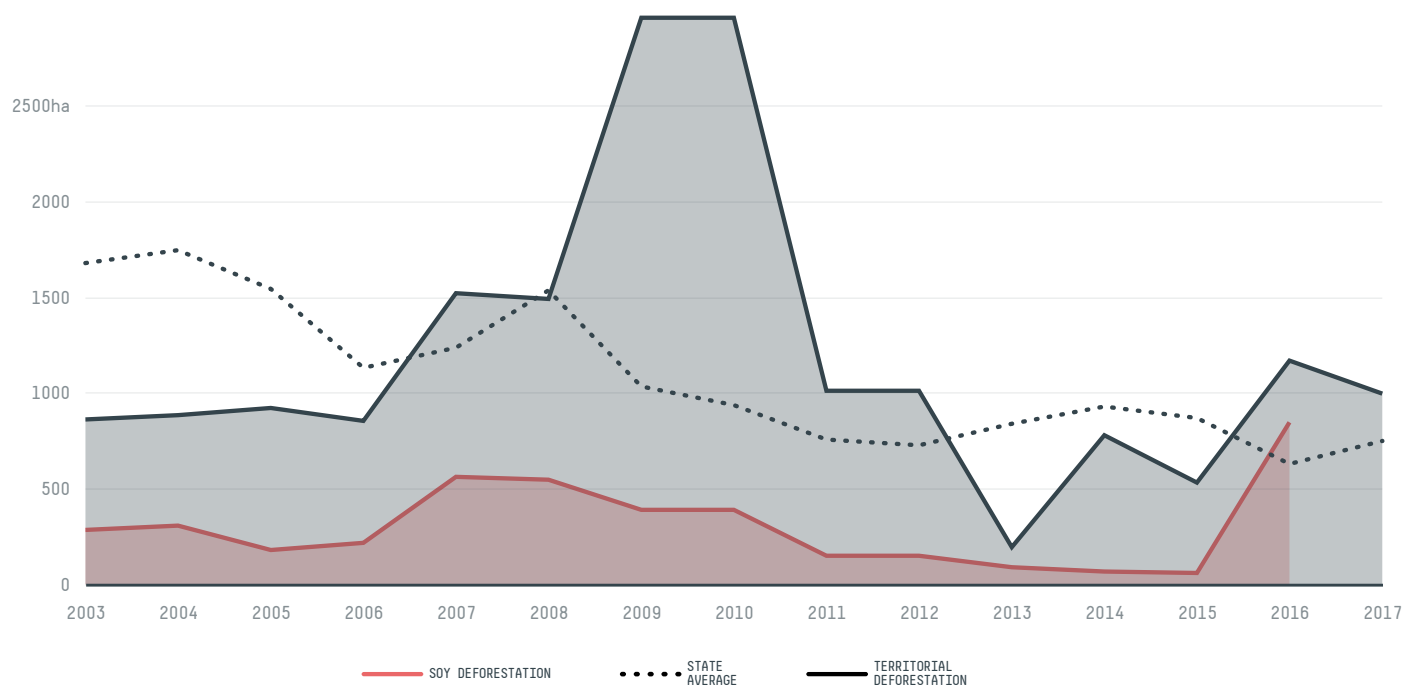

SOCIO-ECONOMIC INDICATORS	SCORE	STATE RANKING
Human Development Index	0.581 /1	56
GDP per capita	- USD/capita	-
GDP from agriculture	- %	-
Smallholder dominance	27 %	-
Reported cases of forced labour	-	-
Reported cases of land conflicts	-	-
Population	14,815	133
TERRITORIAL GOVERNANCE	SCORE	STATE RANKING
Legal Reserve deficit	0 ha	148
Legal Reserve deficit as a % of private land	0 %	-
Protected vegetation in private land	5,117.8 ha	-
Unprotected vegetation in private land	15,136.3 ha	59
ACTOR COMMITMENTS	SCORE	STATE RANKING
Soy traded under zero deforestation commitment	10.7 %	18
Round Table on Responsible Soy	0 t	8

DEFORESTATION TRAJECTORY OF ANAPURUS