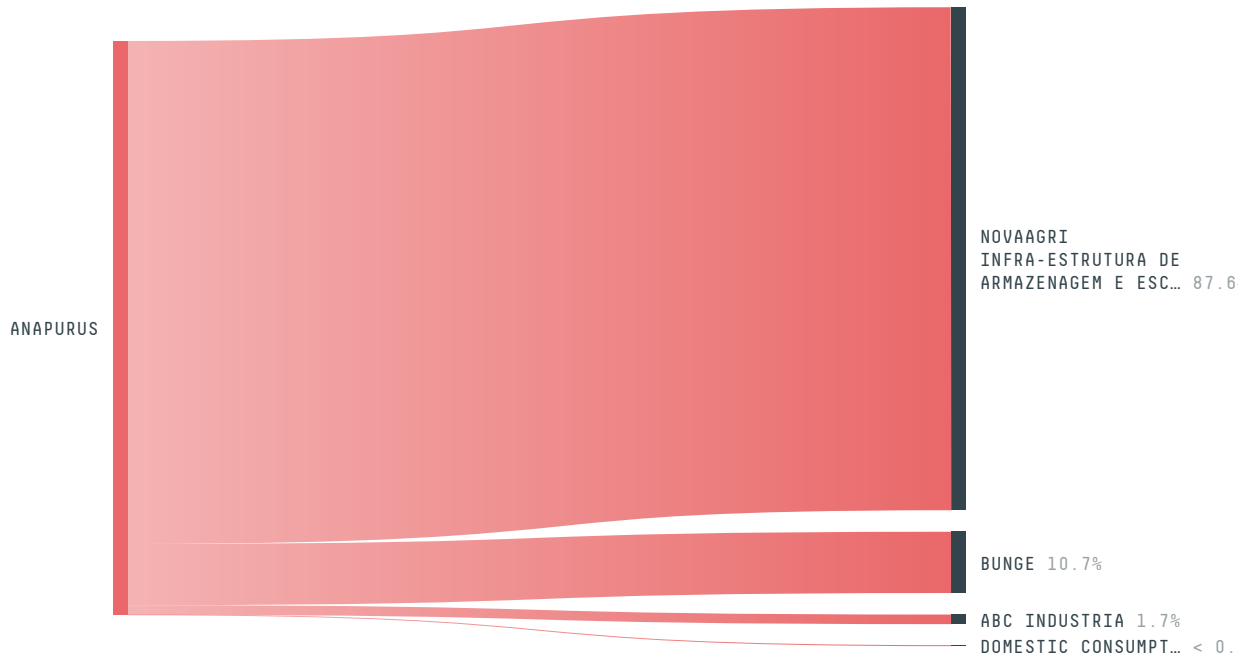

TOP TRADERS OF SOY IN ANAPURUS IN 2017