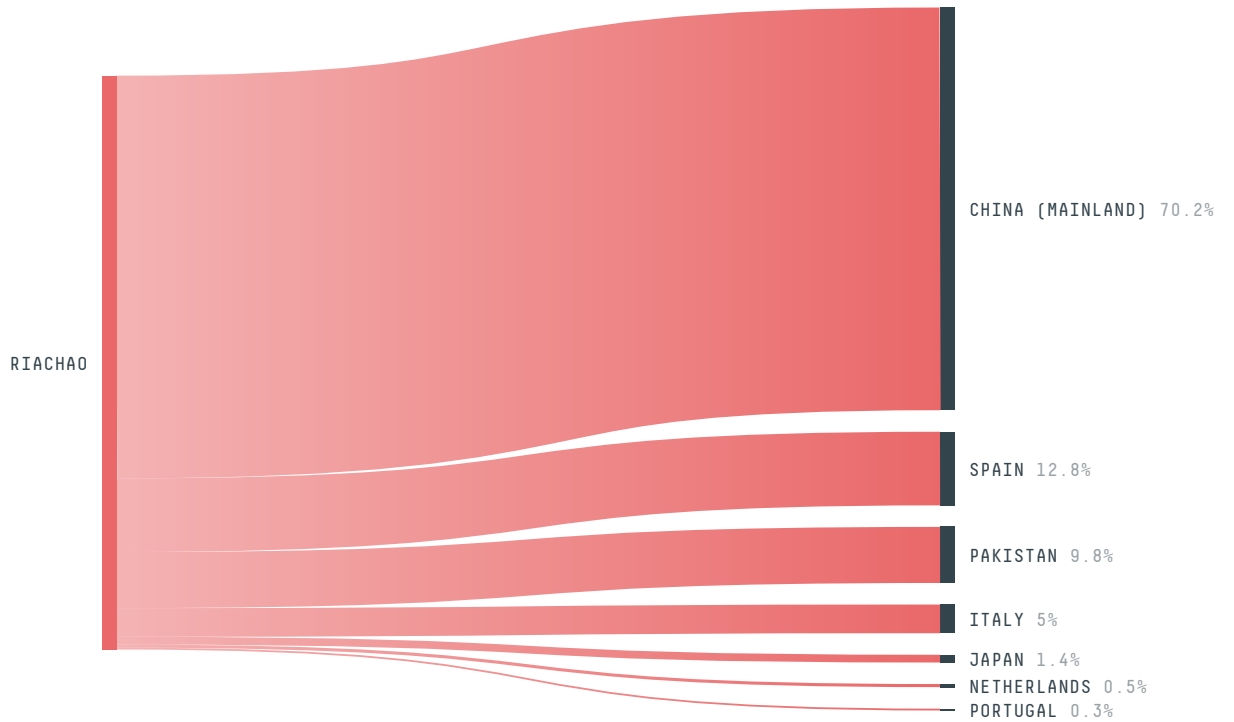

TOP IMPORTING COUNTRIES OF SOY FROM RIACHAO IN 2017