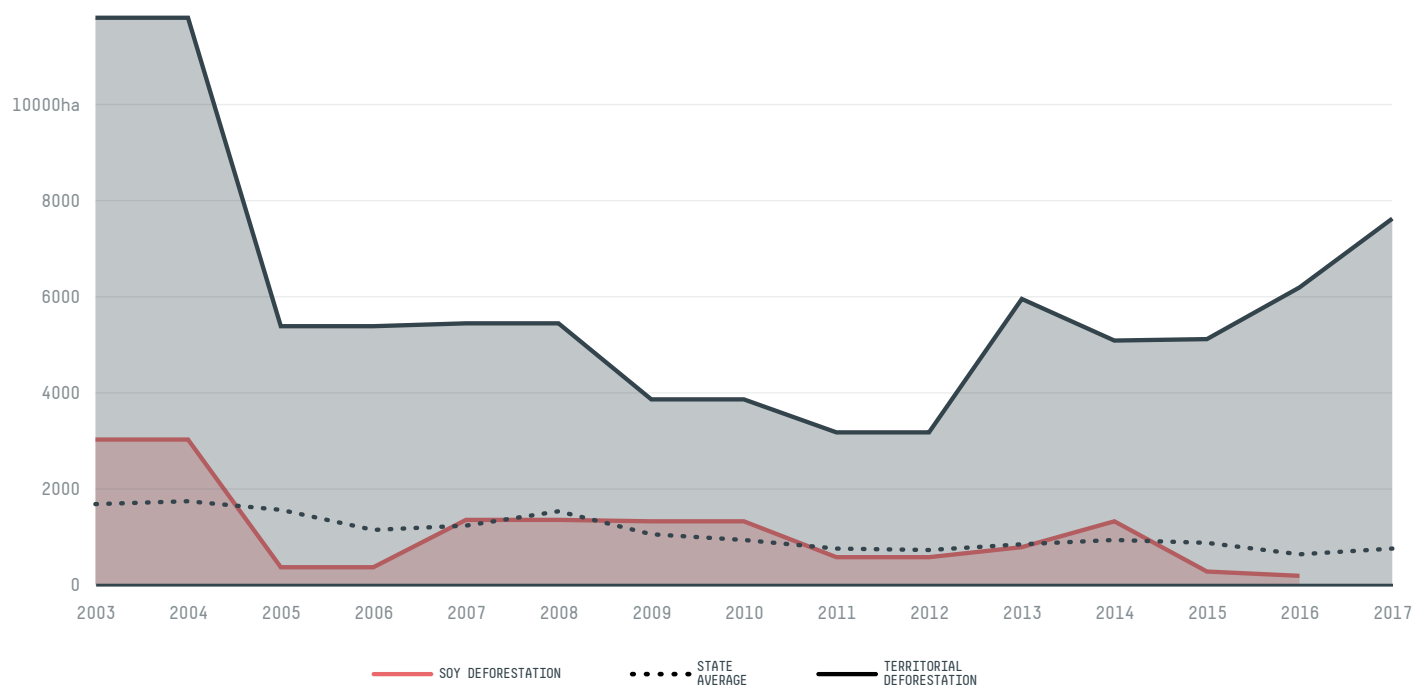

SOCIO-ECONOMIC INDICATORS	SCORE	STATE RANKING
Human Development Index	0.576 /1	60
GDP per capita	- USD/capita	-
GDP from agriculture	- %	-
Smallholder dominance	33 %	-
Reported cases of forced labour	-	-
Reported cases of land conflicts	-	-
Population	20,011	92
TERRITORIAL GOVERNANCE	SCORE	STATE RANKING
Legal Reserve deficit	6,244 ha	16
Legal Reserve deficit as a % of private land	1.7 %	-
Protected vegetation in private land	128,559.3 ha	-
Unprotected vegetation in private land	128,651.4 ha	6
ACTOR COMMITMENTS	SCORE	STATE RANKING
Soy traded under zero deforestation commitment	51.9 %	14
Round Table on Responsible Soy	31,859.5 t	4

DEFORESTATION TRAJECTORY OF RIACHAO