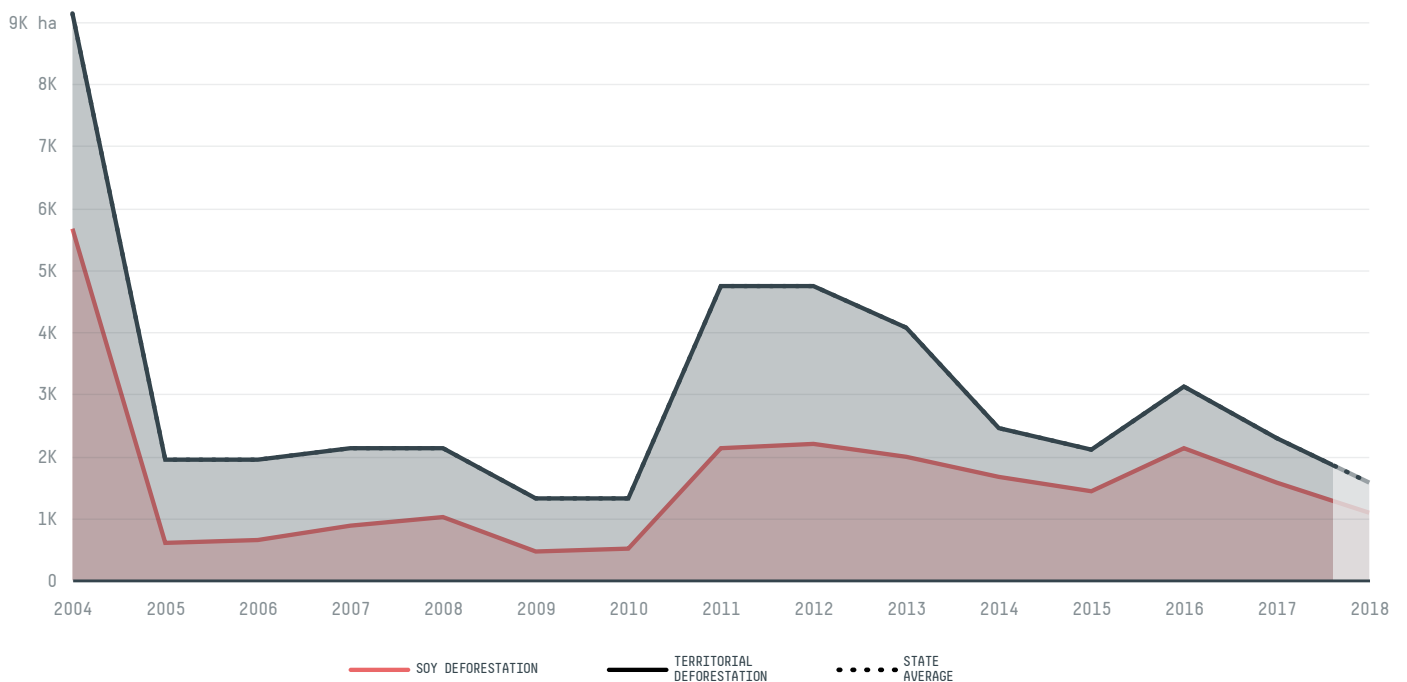

SOCIO-ECONOMIC INDICATORS		SCORE
Human Development Index		0.544 /1
GDP per capita		- USD/capita
GDP from agriculture		- %
Smallholder dominance		18 %
Reported cases of forced labour		0
Reported cases of land conflicts		-
Population		9,000
TERRITORIAL GOVERNANCE		SCORE
Legal Reserve deficit		8,445.3 ha
Legal Reserve deficit as a % of private land		2.8 %
Protected vegetation in private land		124,788 ha
Unprotected vegetation in private land		67,167.3 ha
ACTOR COMMITMENTS		SCORE
Round Table on Responsible Soy		33,765 t

DEFORESTATION TRAJECTORY OF CAMPOS LINDOS