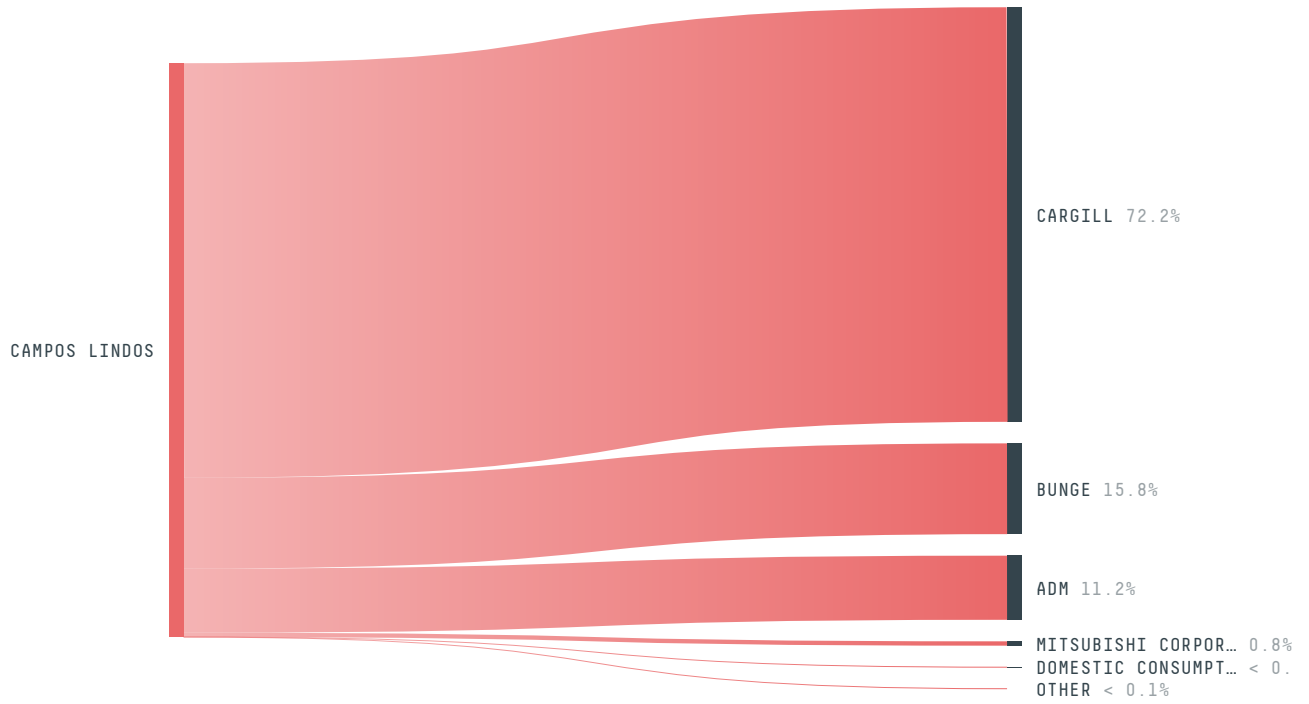

TOP TRADERS OF SOY IN CAMPOS LINDOS IN 2018