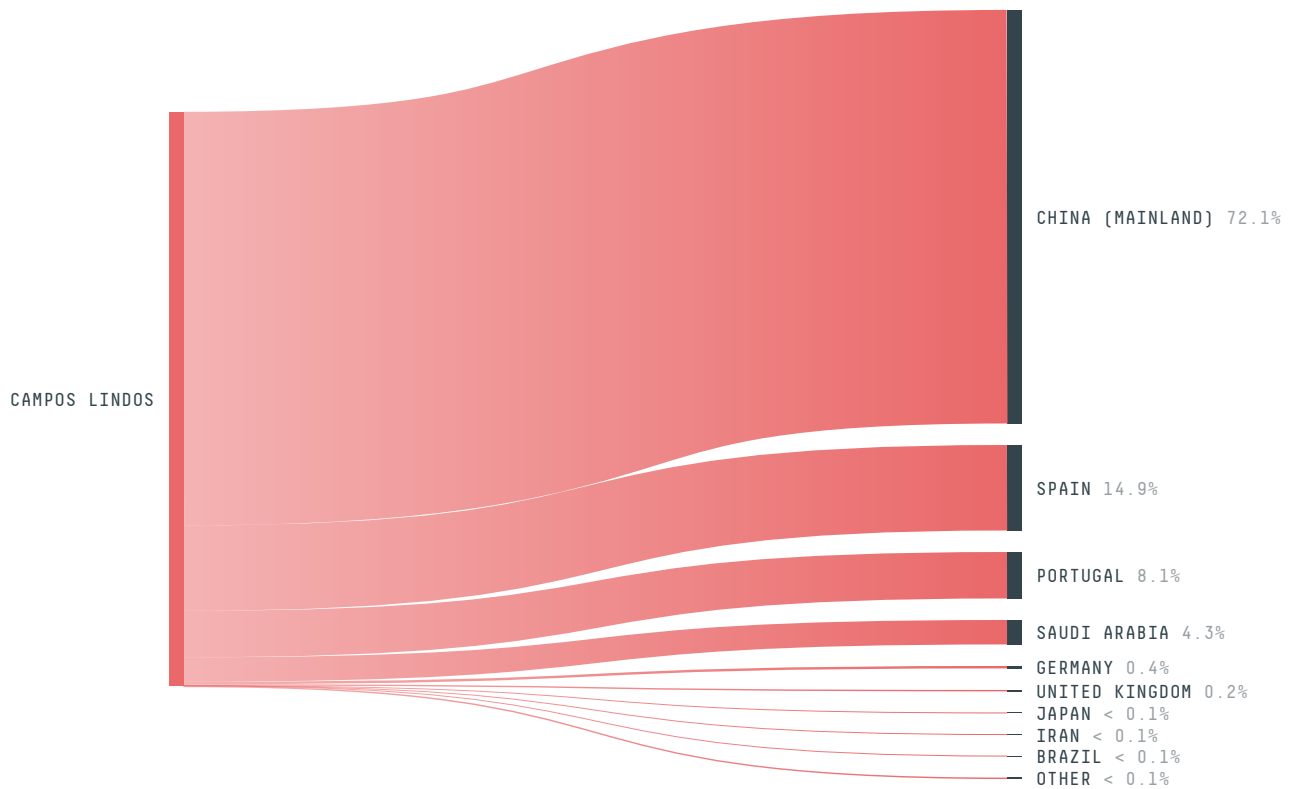

TOP IMPORTING COUNTRIES OF SOY FROM CAMPOS LINDOS IN 2018