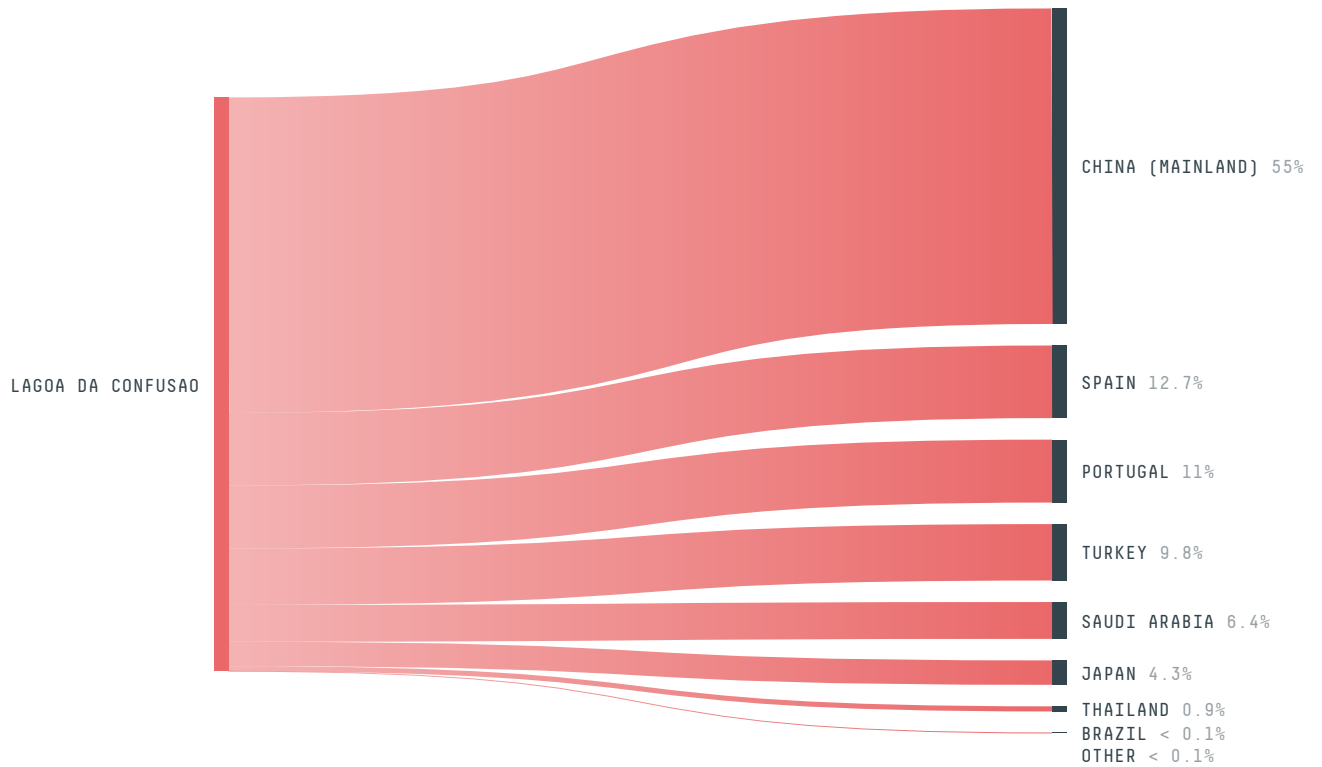

TOP IMPORTING COUNTRIES OF SOY FROM LAGOA DA CONFUSAO IN 2018