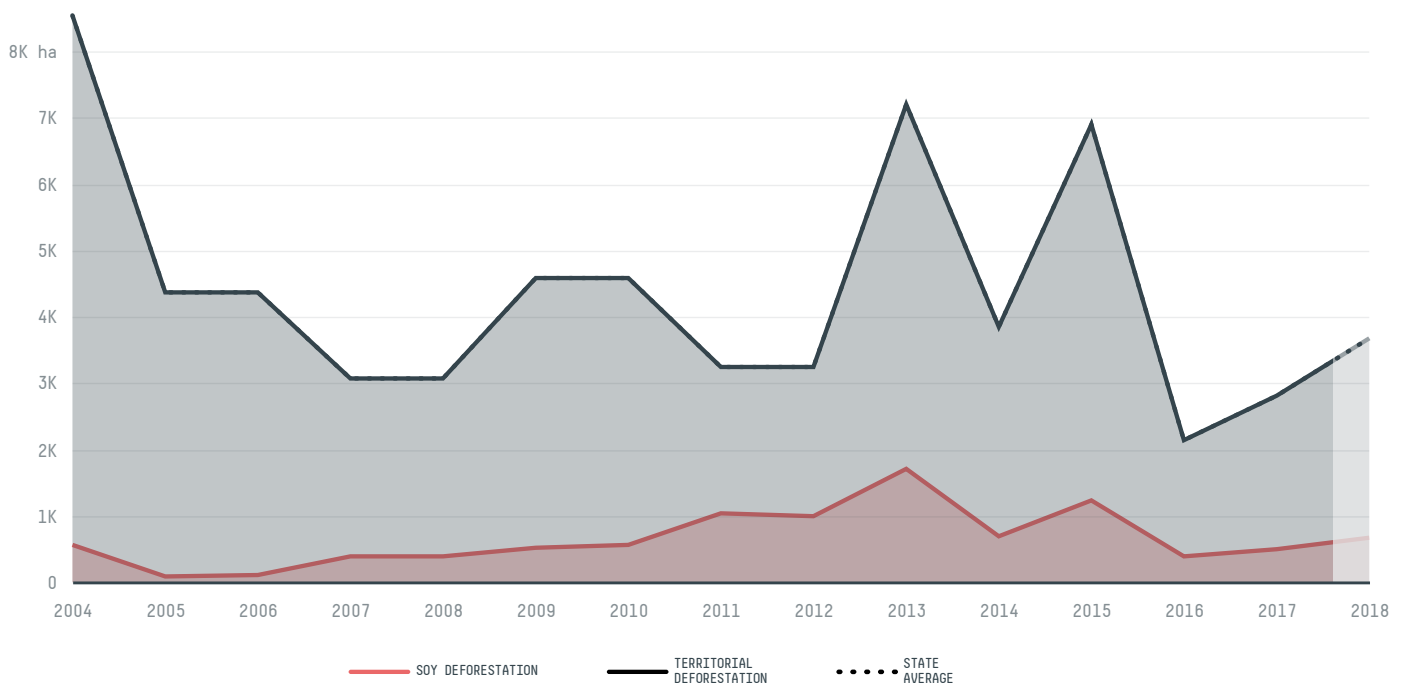

SOCIO-ECONOMIC INDICATORS		SCORE
Human Development Index		0.627 /1
GDP per capita		- USD/capita
GDP from agriculture		- %
Smallholder dominance		25 %
Reported cases of forced labour		0
Reported cases of land conflicts		-
Population		11,525
TERRITORIAL GOVERNANCE		SCORE
Legal Reserve deficit		3,294.1 ha
Legal Reserve deficit as a % of private land		1.3 %
Protected vegetation in private land		97,787 ha
Unprotected vegetation in private land		51,373 ha
ACTOR COMMITMENTS		SCORE
Round Table on Responsible Soy		- t

DEFORESTATION TRAJECTORY OF LAGOA DA CONFUSAO