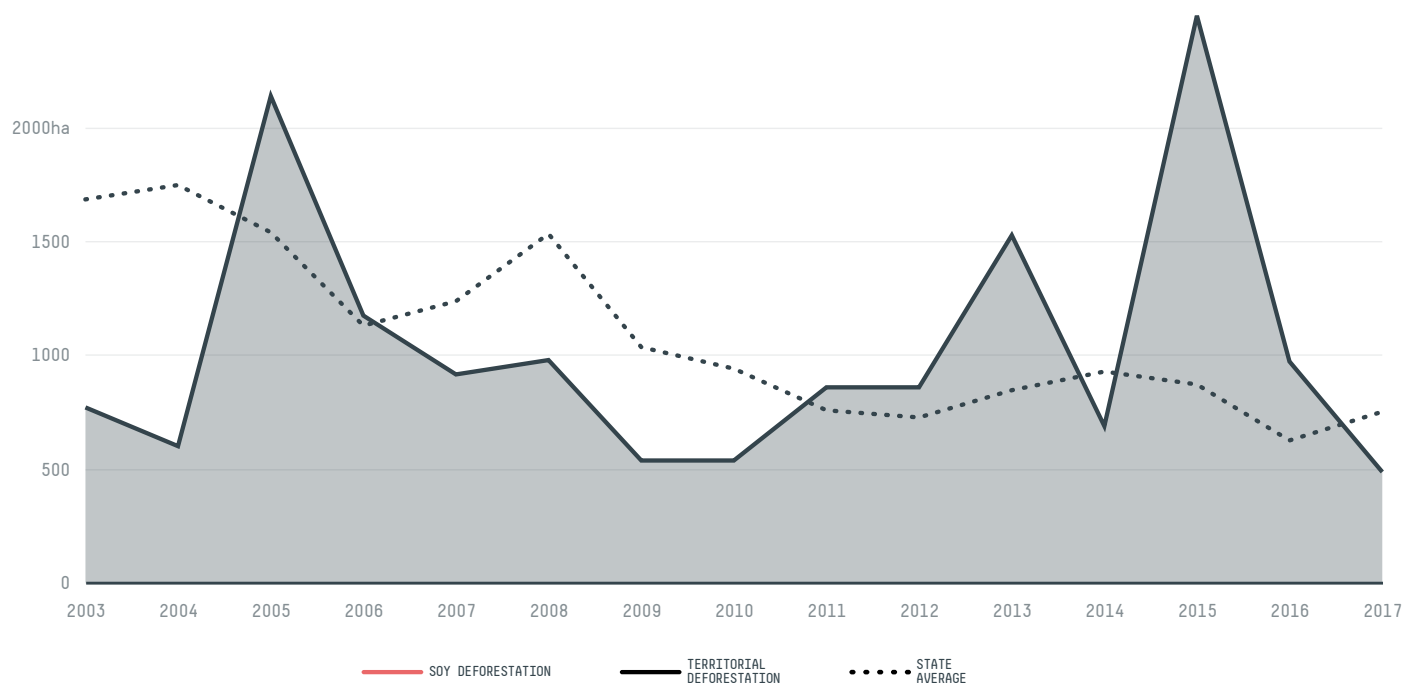

SOCIO-ECONOMIC INDICATORS	SCORE	STATE RANKING
Human Development Index	0.589 /1	48
GDP per capita	- USD/capita	-
GDP from agriculture	- %	-
Smallholder dominance	63 %	-
Reported cases of forced labour	-	-
Reported cases of land conflicts	-	-
Population	7,211	195

TERRITORIAL GOVERNANCE	SCORE	STATE RANKING
Legal Reserve deficit	1,034.5 ha	72
Legal Reserve deficit as a % of private land	2 %	-
Protected vegetation in private land	27,541 ha	-
Unprotected vegetation in private land	7,099.5 ha	77

ACTOR COMMITMENTS	SCORE	STATE RANKING
Soy traded under zero deforestation commitment	0 %	39
Round Table on Responsible Soy	0 t	8

DEFORESTATION TRAJECTORY OF LAJEADO NOVO