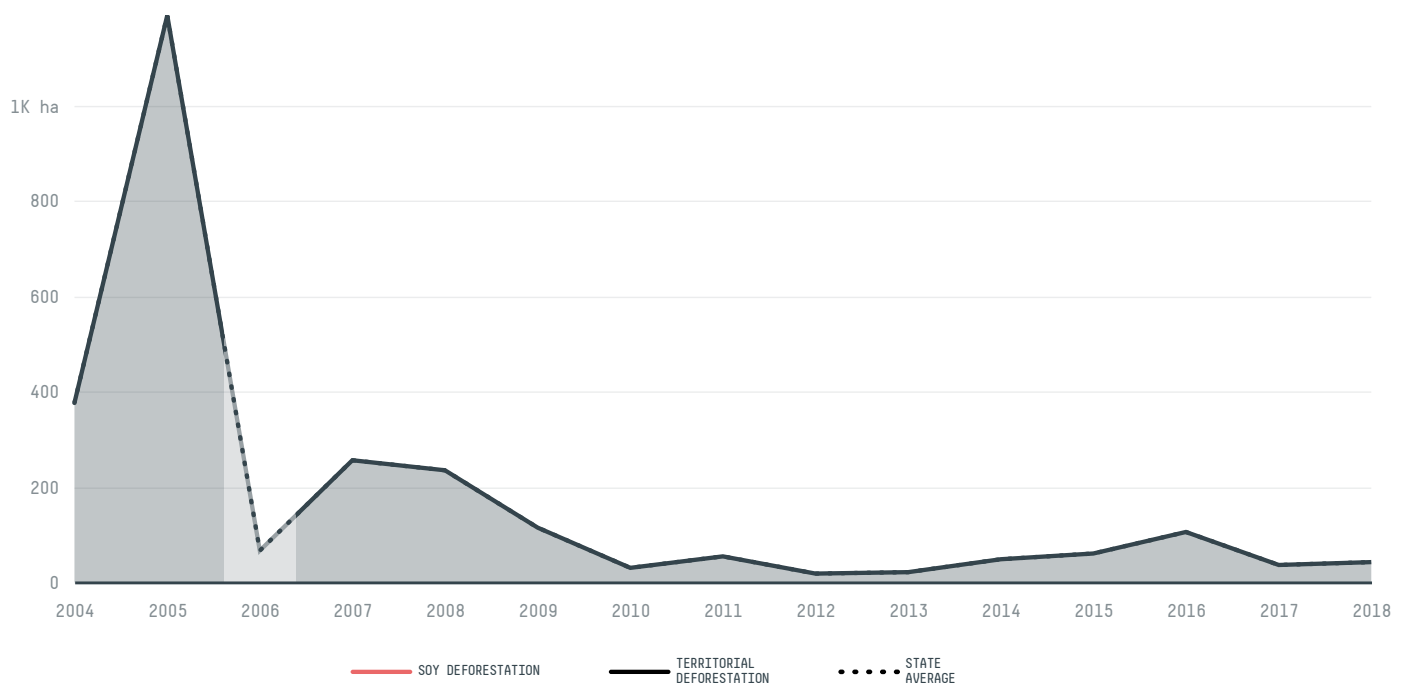

SOCIO-ECONOMIC INDICATORS	SCORE
Human Development Index	0.661 /1
GDP per capita	- USD/capita
GDP from agriculture	22.7 %
Smallholder dominance	22 %
Reported cases of forced labour	-
Reported cases of land conflicts	-
Population	4,772
TERRITORIAL GOVERNANCE	SCORE
Legal Reserve deficit	13,118.7 ha
Legal Reserve deficit as a % of private land	12.2 %
Protected vegetation in private land	32,133.5 ha
Unprotected vegetation in private land	823.5 ha
ACTOR COMMITMENTS	SCORE
Round Table on Responsible Soy	- t

DEFORESTATION TRAJECTORY OF PAU D'ARCO