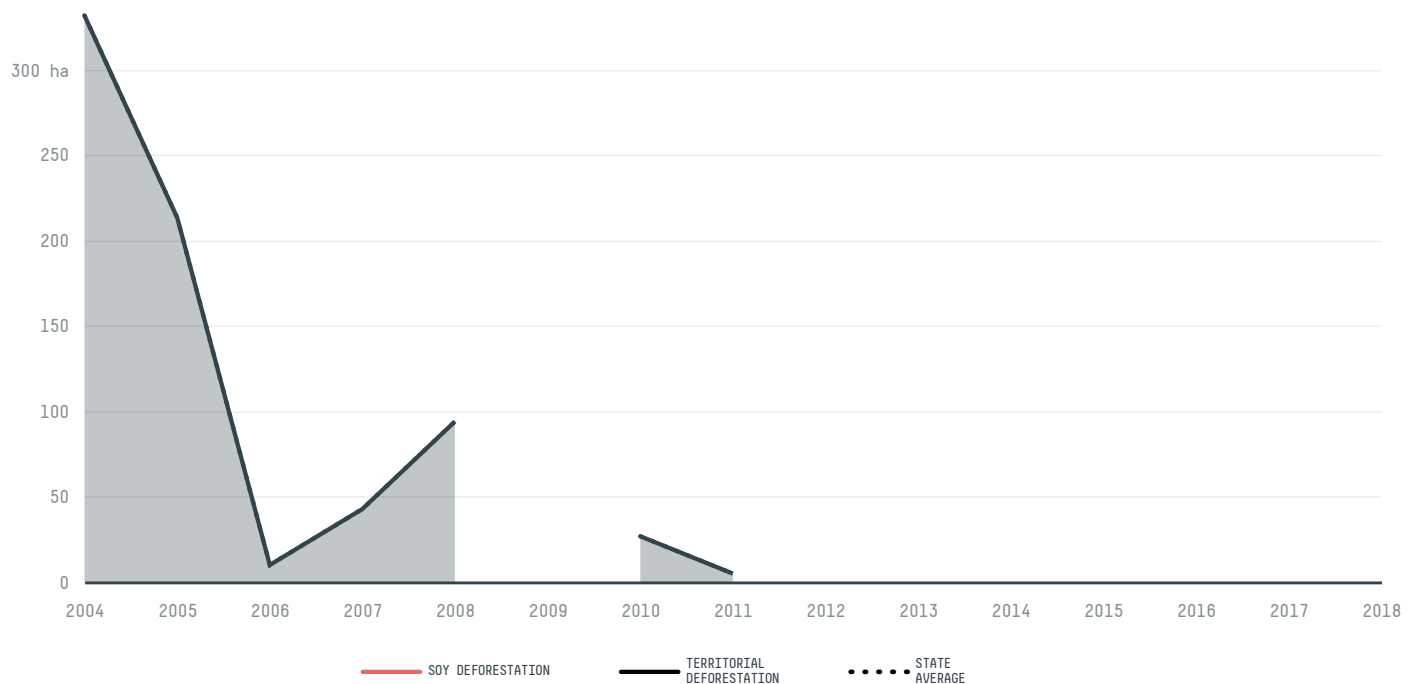

SOCIO-ECONOMIC INDICATORS	SCORE
Human Development Index	0.638 /1
GDP per capita	- USD/capita
GDP from agriculture	- %
Smallholder dominance	19 %
Reported cases of forced labour	0
Reported cases of land conflicts	-
Population	3,336
TERRITORIAL GOVERNANCE	SCORE
Legal Reserve deficit	19,594.5 ha
Legal Reserve deficit as a % of private land	15.5 %
Protected vegetation in private land	28,016.2 ha
Unprotected vegetation in private land	32.3 ha
ACTOR COMMITMENTS	SCORE
Round Table on Responsible Soy	- t

DEFORESTATION TRAJECTORY OF BANDEIRANTES DO TOCANTINS