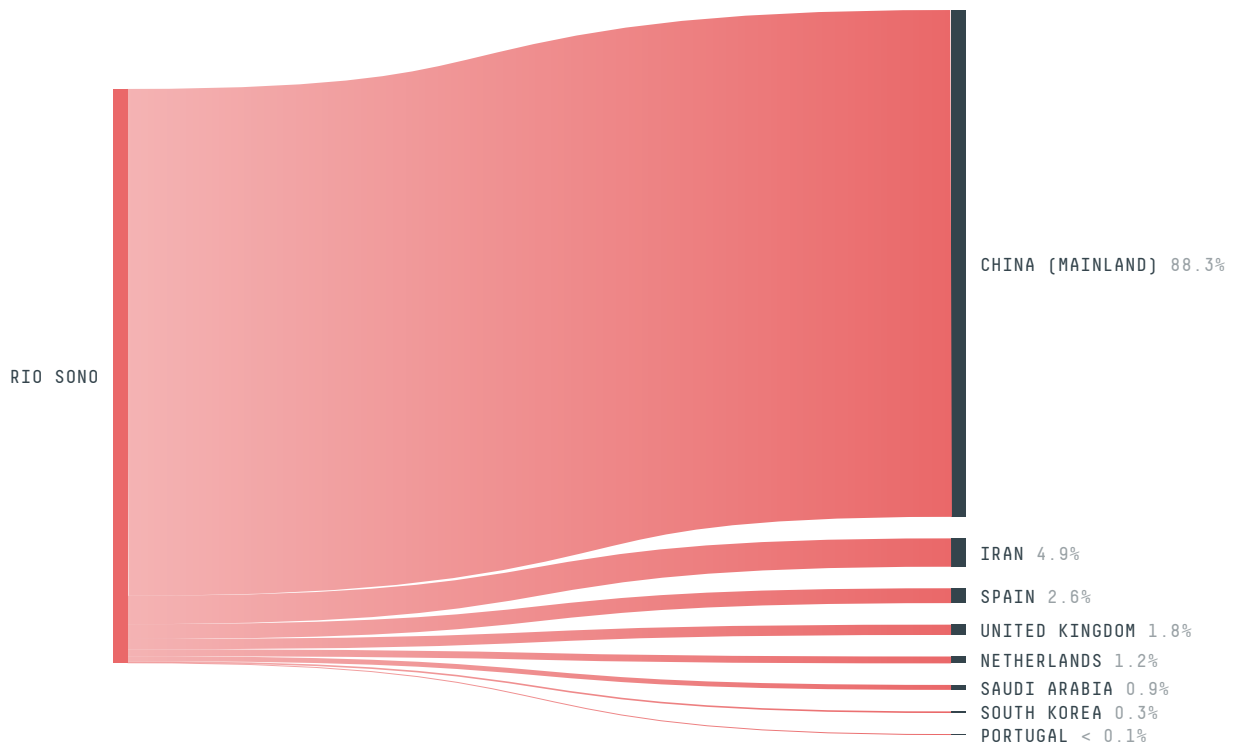

TOP IMPORTING COUNTRIES OF SOY FROM RIO SONO IN 2017