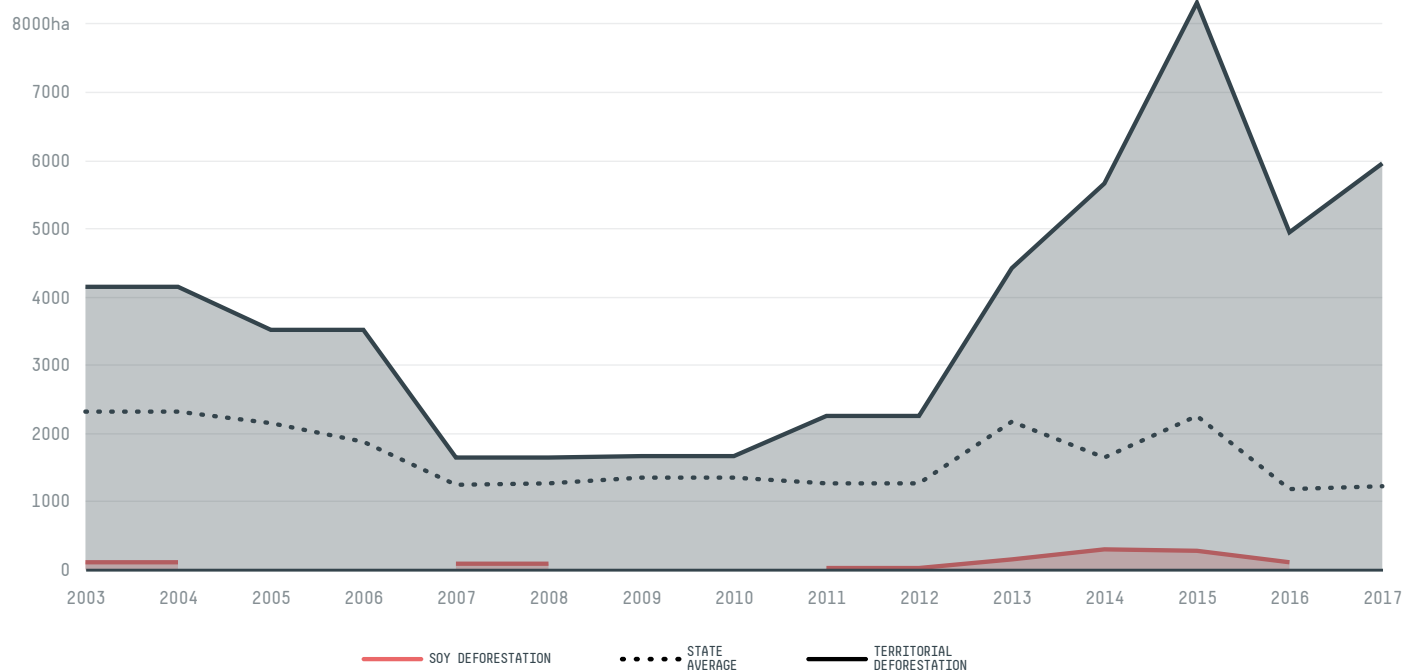

SOCIO-ECONOMIC INDICATORS	SCORE	STATE RANKING
Human Development Index	0.6 /1	67
GDP per capita	- USD/capita	-
GDP from agriculture	- %	-
Smallholder dominance	20 %	-
Reported cases of forced labour	-	-
Reported cases of land conflicts	-	-
Population	6,459	52
TERRITORIAL GOVERNANCE	SCORE	STATE RANKING
Legal Reserve deficit	70.9 ha	126
Legal Reserve deficit as a % of private land	0 %	-
Protected vegetation in private land	168,159 ha	-
Unprotected vegetation in private land	207,415 ha	3
ACTOR COMMITMENTS	SCORE	STATE RANKING
Soy traded under zero deforestation commitment	100 %	5
Round Table on Responsible Soy	0 t	3

DEFORESTATION TRAJECTORY OF RIO SONO