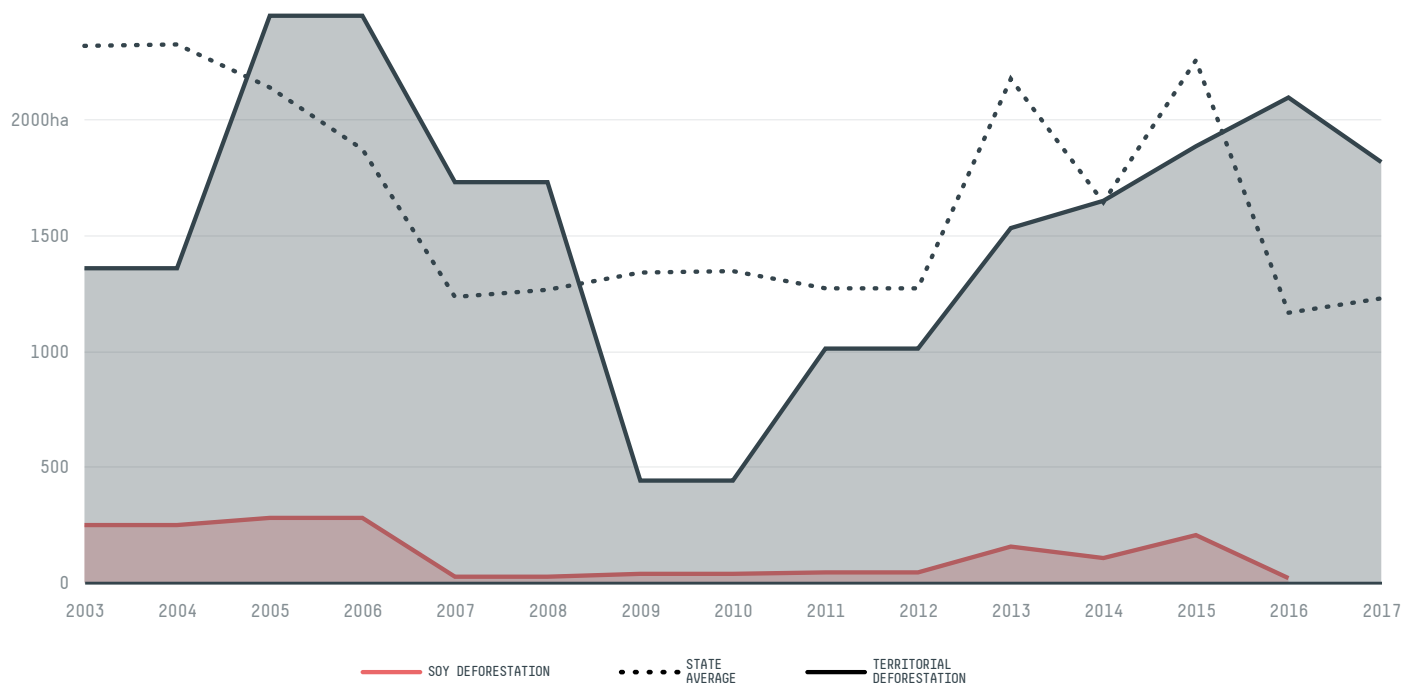

SOCIO-ECONOMIC INDICATORS	SCORE	STATE RANKING
Human Development Index	0.569 /1	86
GDP per capita	- USD/capita	-
GDP from agriculture	- %	-
Smallholder dominance	21 %	-
Reported cases of forced labour	-	-
Reported cases of land conflicts	-	-
Population	2,737	110
TERRITORIAL GOVERNANCE	SCORE	STATE RANKING
Legal Reserve deficit	56.7 ha	130
Legal Reserve deficit as a % of private land	0 %	-
Protected vegetation in private land	54,031.5 ha	-
Unprotected vegetation in private land	62,111.1 ha	19
ACTOR COMMITMENTS	SCORE	STATE RANKING
Soy traded under zero deforestation commitment	100 %	5
Round Table on Responsible Soy	0 t	3

DEFORESTATION TRAJECTORY OF CENTENARIO