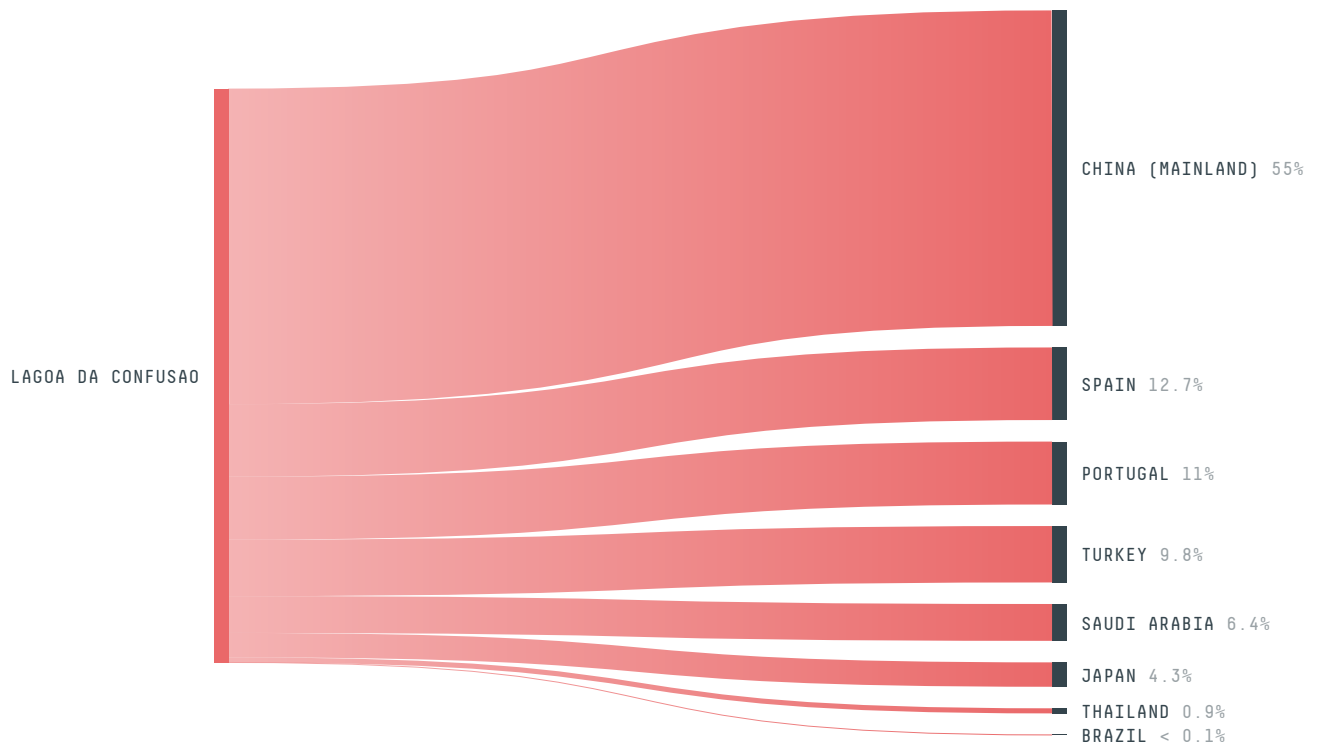

TOP IMPORTING COUNTRIES OF SOY FROM LAGOA DA CONFUSAO IN 2018