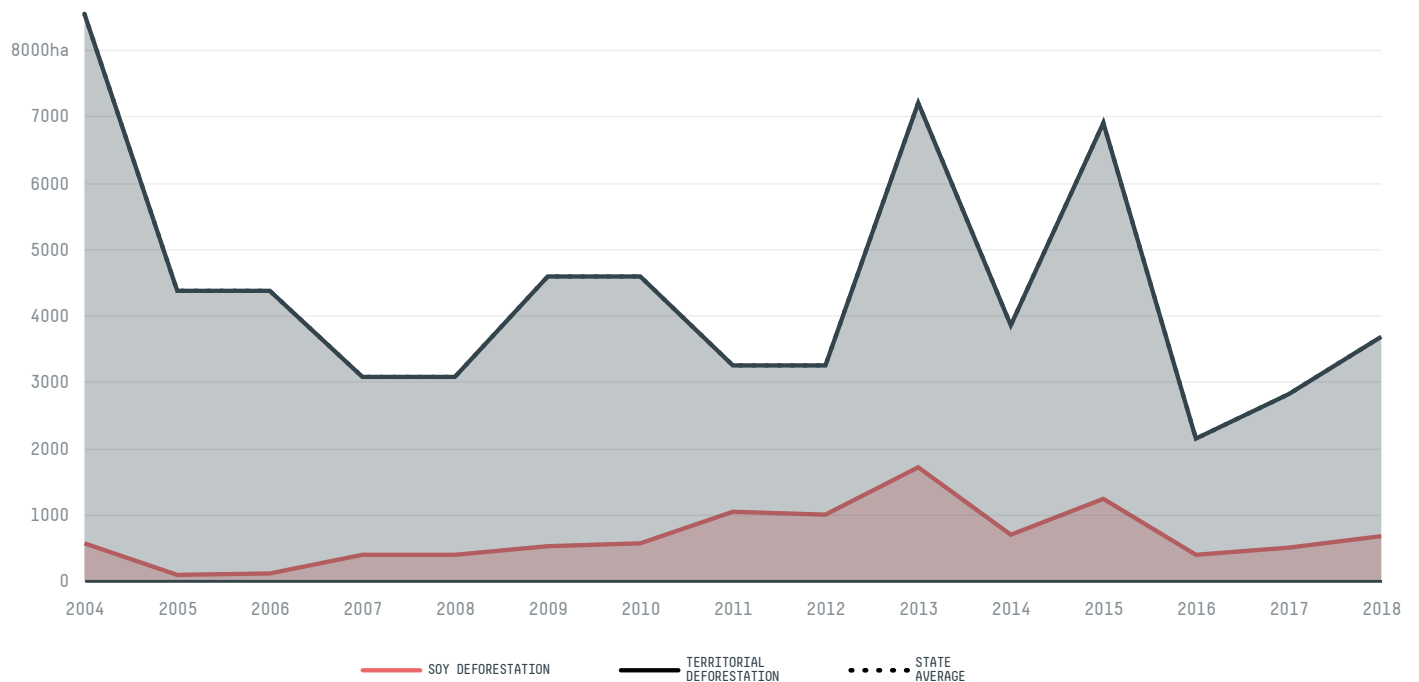

SOCIO-ECONOMIC INDICATORS	SCORE
Human Development Index	0.627 /1
GDP per capita	- USD/capita
GDP from agriculture	- %
Smallholder dominance	25 %
Reported cases of forced labour	0
Reported cases of land conflicts	-
Population	11,525
TERRITORIAL GOVERNANCE	SCORE
Legal Reserve deficit	3,294.1 ha
Legal Reserve deficit as a % of private land	1.3 %
Protected vegetation in private land	97,787 ha
Unprotected vegetation in private land	51,373 ha
ACTOR COMMITMENTS	SCORE
Round Table on Responsible Soy	- t

DEFORESTATION TRAJECTORY OF LAGOA DA CONFUSAO