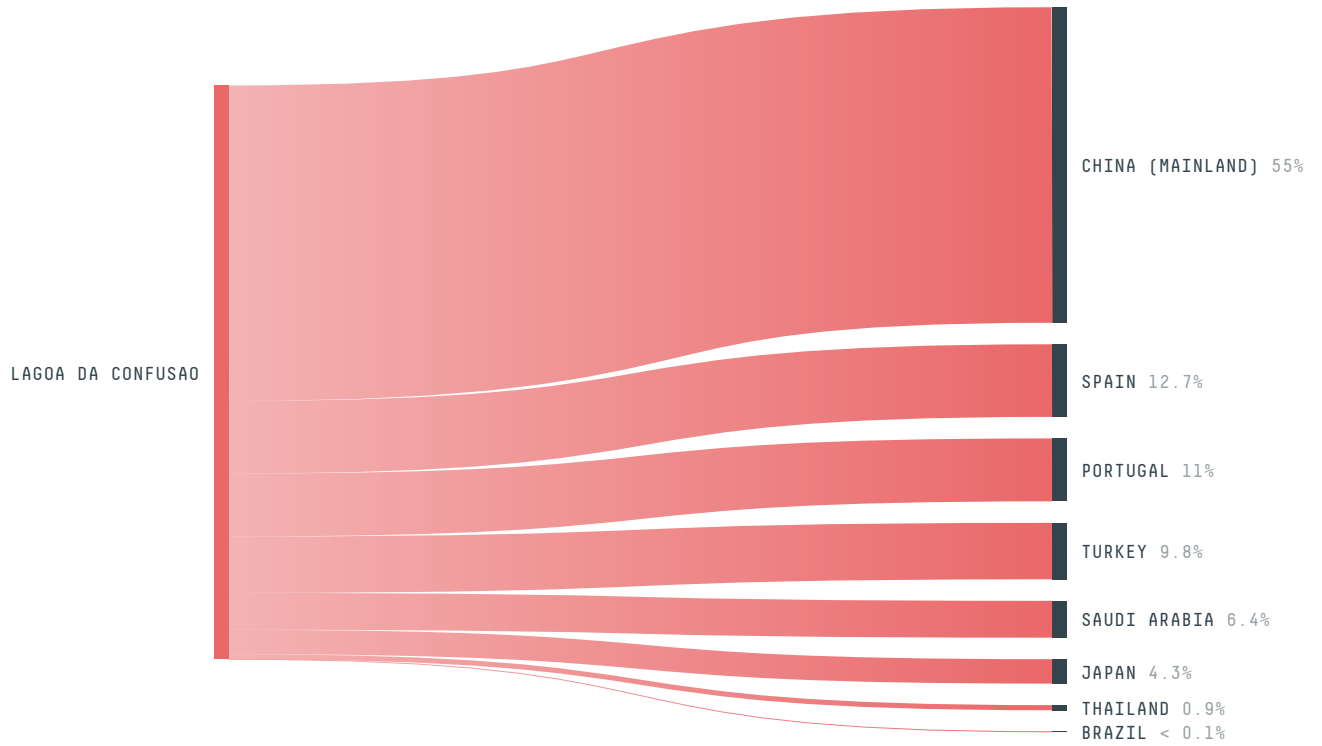

TOP TRADERS OF SOY IN LAGOA DA CONFUSAO IN 2018