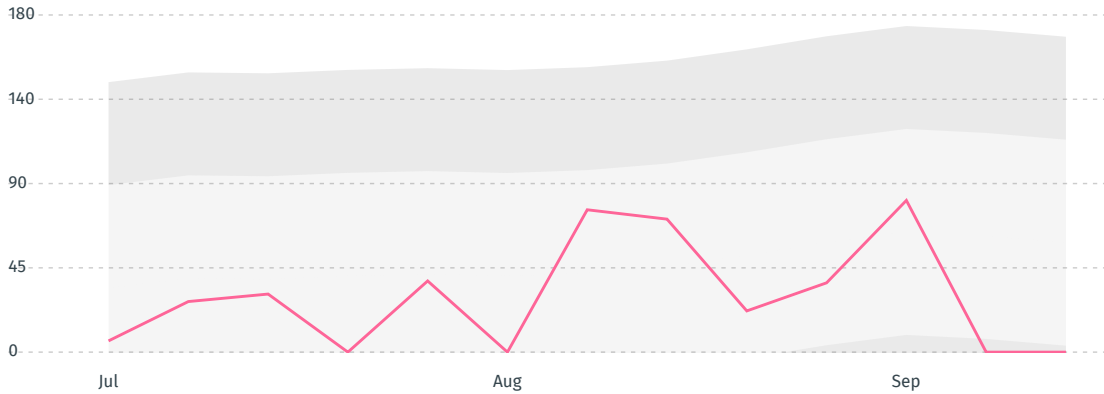

There were **0** GLAD alerts reported in the week of the **12th of October 2020**. This was **low** compared to the same week in previous years.

Caution: GLAD alerts from the last six months are preliminary. Revisions are made as unconfirmed alerts are removed from the data and alert totals are finalized six months after posting.

Source: **Global Forest Watch**

Trase is a partnership between

In collaboration with

and many other organizations and individuals.

Donors

[Terms of Use](#) · [Privacy policy](#) · [Cookie policy](#) · [Contact us](#)