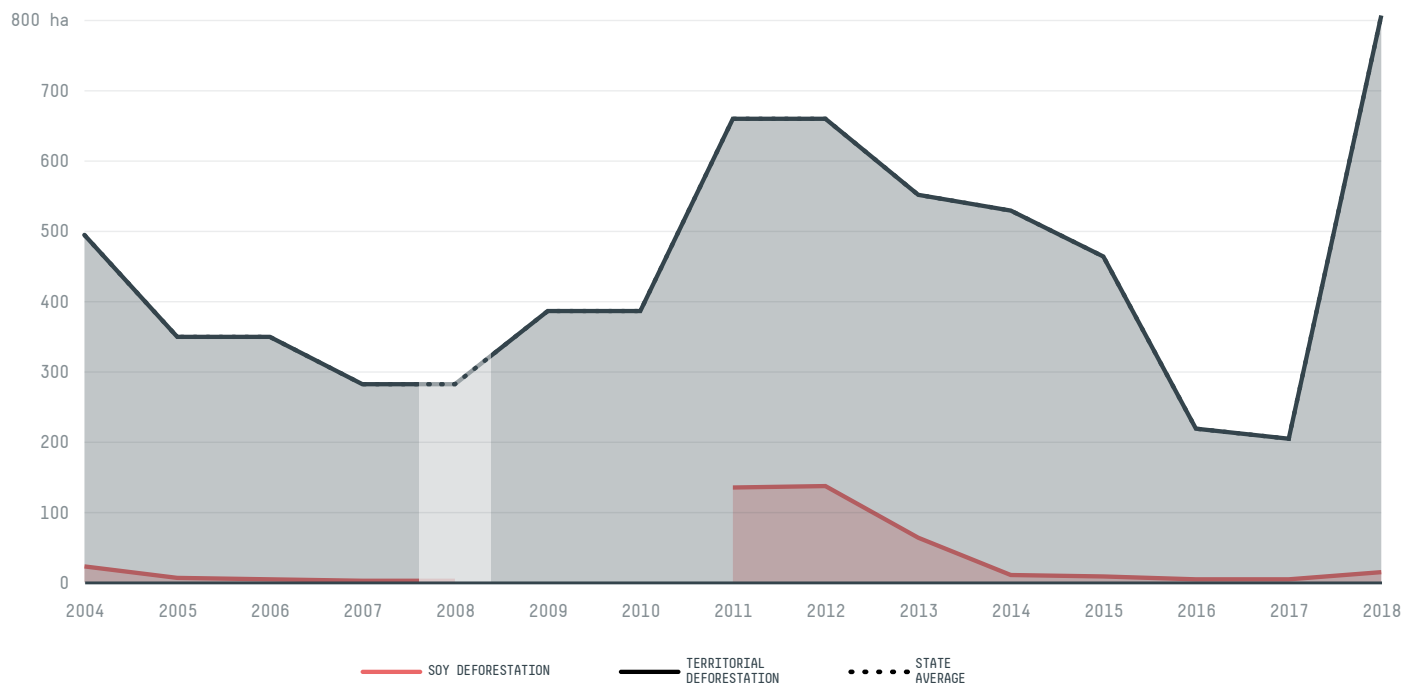

SOCIO-ECONOMIC INDICATORS		SCORE
Human Development Index		0.645 /1
GDP per capita		- USD/capita
GDP from agriculture		13.9 %
Smallholder dominance		46 %
Reported cases of forced labour		-
Reported cases of land conflicts		-
Population		2,973
TERRITORIAL GOVERNANCE		SCORE
Legal Reserve deficit		7.4 ha
Legal Reserve deficit as a % of private land		0 %
Protected vegetation in private land		7,204.1 ha
Unprotected vegetation in private land		8,460.2 ha
ACTOR COMMITMENTS		SCORE
Round Table on Responsible Soy		- t

DEFORESTATION TRAJECTORY OF PORTO ALEGRE DO TOCANTINS