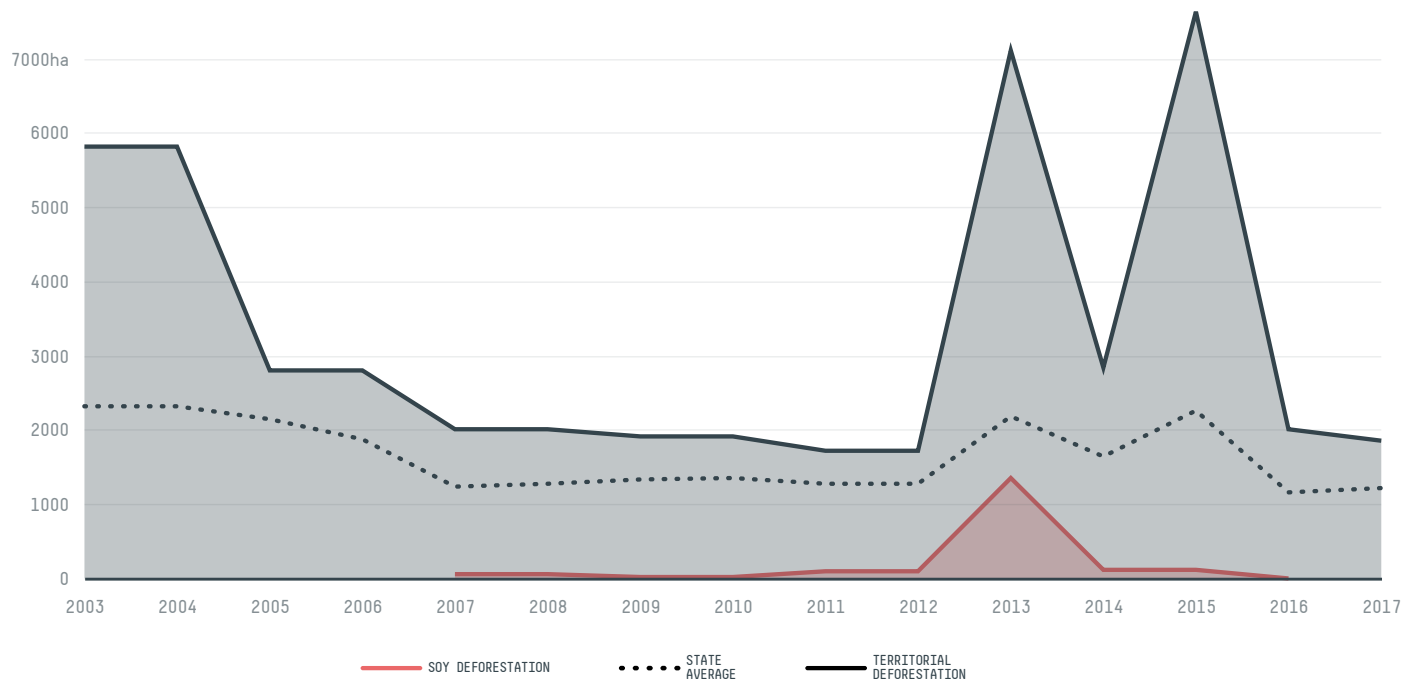

SOCIO-ECONOMIC INDICATORS	SCORE	STATE RANKING
Human Development Index	0.673 /1	22
GDP per capita	- USD/capita	-
GDP from agriculture	- %	-
Smallholder dominance	24 %	-
Reported cases of forced labour	-	-
Reported cases of land conflicts	-	-
Population	7,399	42
TERRITORIAL GOVERNANCE	SCORE	STATE RANKING
Legal Reserve deficit	1,468.3 ha	66
Legal Reserve deficit as a % of private land	0.9 %	-
Protected vegetation in private land	53,031.5 ha	-
Unprotected vegetation in private land	42,951.2 ha	31
ACTOR COMMITMENTS	SCORE	STATE RANKING
Soy traded under zero deforestation commitment	100 %	5
Round Table on Responsible Soy	0 t	3

DEFORESTATION TRAJECTORY OF CRISTALANDIA