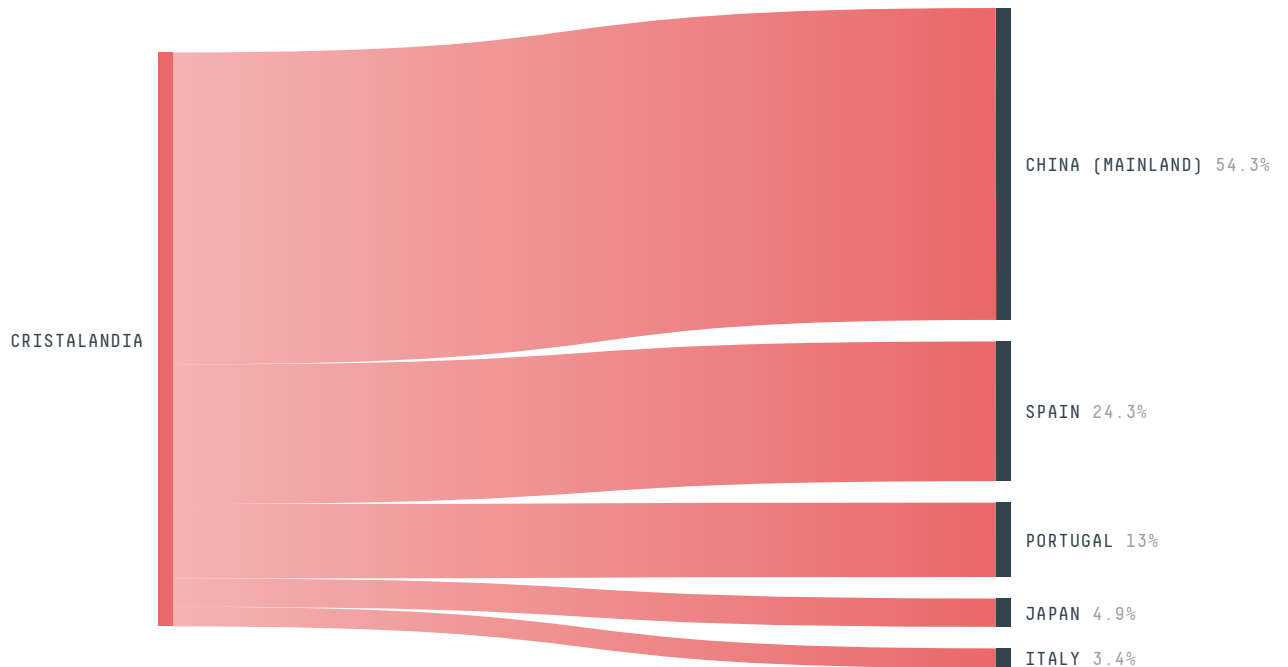

TOP IMPORTING COUNTRIES OF SOY FROM CRISTALANDIA IN 2017