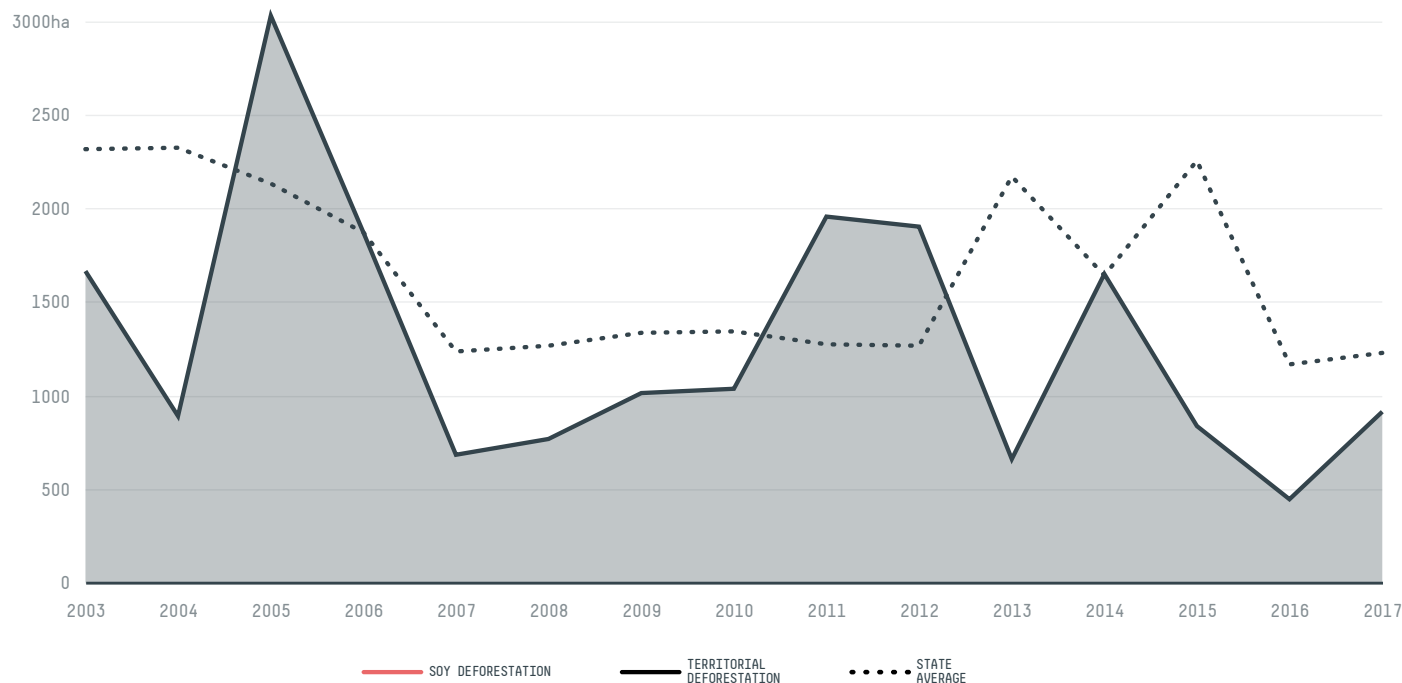

SOCIO-ECONOMIC INDICATORS	SCORE	STATE RANKING
Human Development Index	0.638 /1	45
GDP per capita	- USD/capita	-
GDP from agriculture	- %	-
Smallholder dominance	40 %	-
Reported cases of forced labour	-	-
Reported cases of land conflicts	-	-
Population	11,450	20
TERRITORIAL GOVERNANCE	SCORE	STATE RANKING
Legal Reserve deficit	891.3 ha	84
Legal Reserve deficit as a % of private land	0.9 %	-
Protected vegetation in private land	64,035.2 ha	-
Unprotected vegetation in private land	5,649.6 ha	89
ACTOR COMMITMENTS	SCORE	STATE RANKING
Soy traded under zero deforestation commitment	0 %	5
Round Table on Responsible Soy	0 t	3

DEFORESTATION TRAJECTORY OF WANDERLANDIA