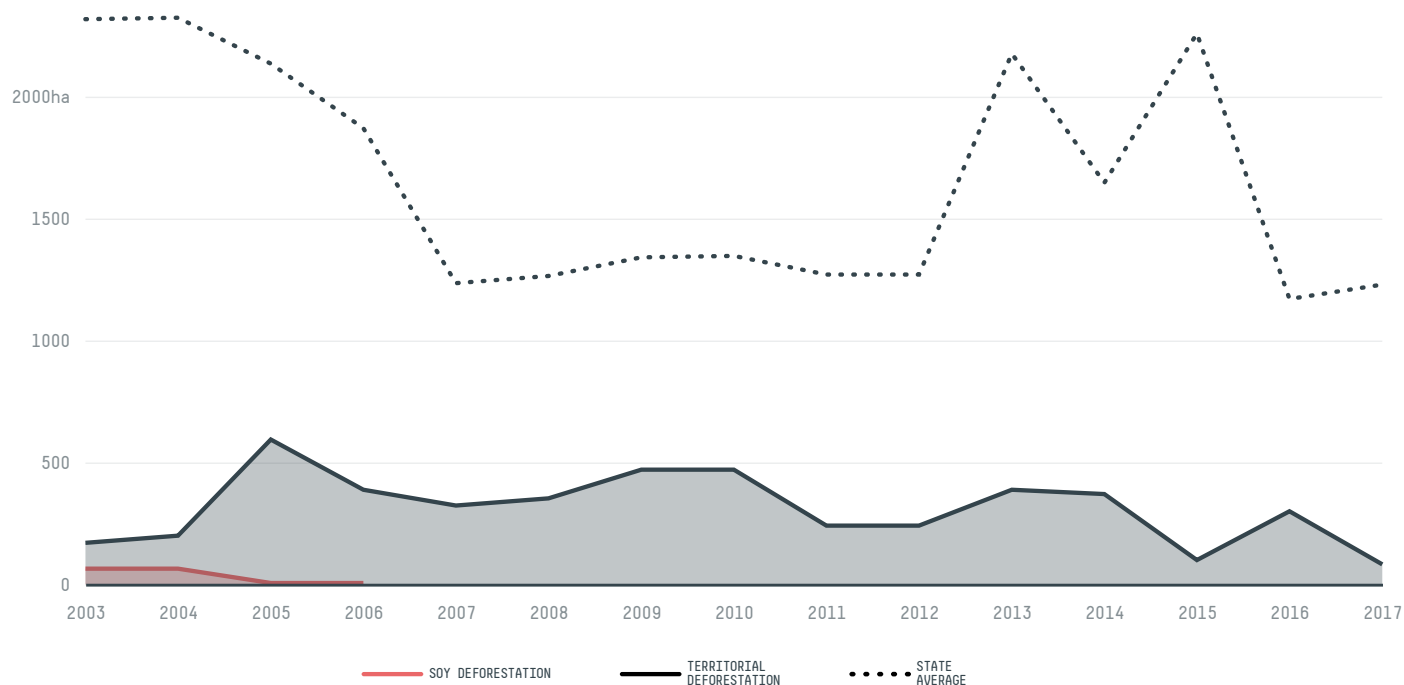

SOCIO-ECONOMIC INDICATORS	SCORE	STATE RANKING
Human Development Index	0.701 /1	9
GDP per capita	6,216 USD/capita	47
GDP from agriculture	5.2 %	130
Smallholder dominance	47 %	-
Reported cases of forced labour	-	-
Reported cases of land conflicts	-	-
Population	33,078	7

TERRITORIAL GOVERNANCE	SCORE	STATE RANKING
Legal Reserve deficit	5,803.4 ha	23
Legal Reserve deficit as a % of private land	9.3 %	-
Protected vegetation in private land	11,567.9 ha	-
Unprotected vegetation in private land	1,484.1 ha	105

ACTOR COMMITMENTS	SCORE	STATE RANKING
Soy traded under zero deforestation commitment	0 %	38
Round Table on Responsible Soy	- t	-

DEFORESTATION TRAJECTORY OF COLINAS DO TOCANTINS