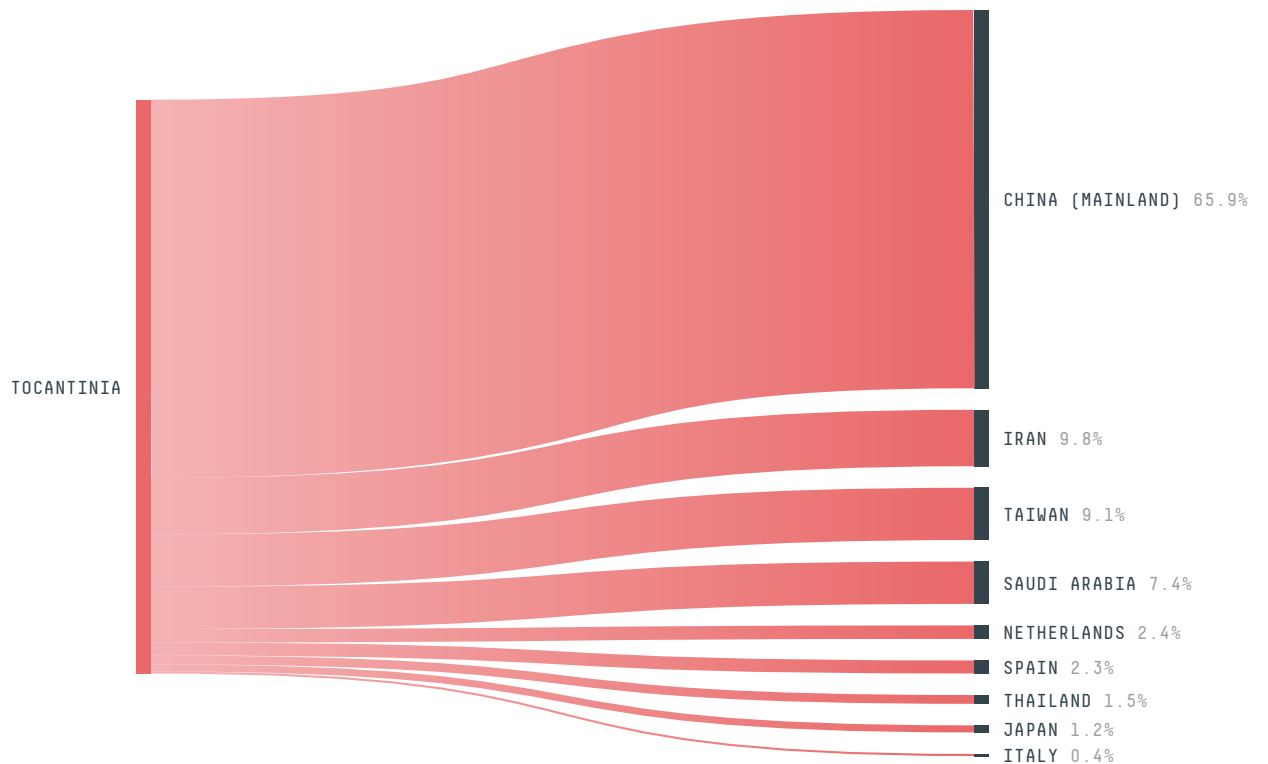

TOP IMPORTING COUNTRIES OF SOY FROM TOCANTINIA IN 2017