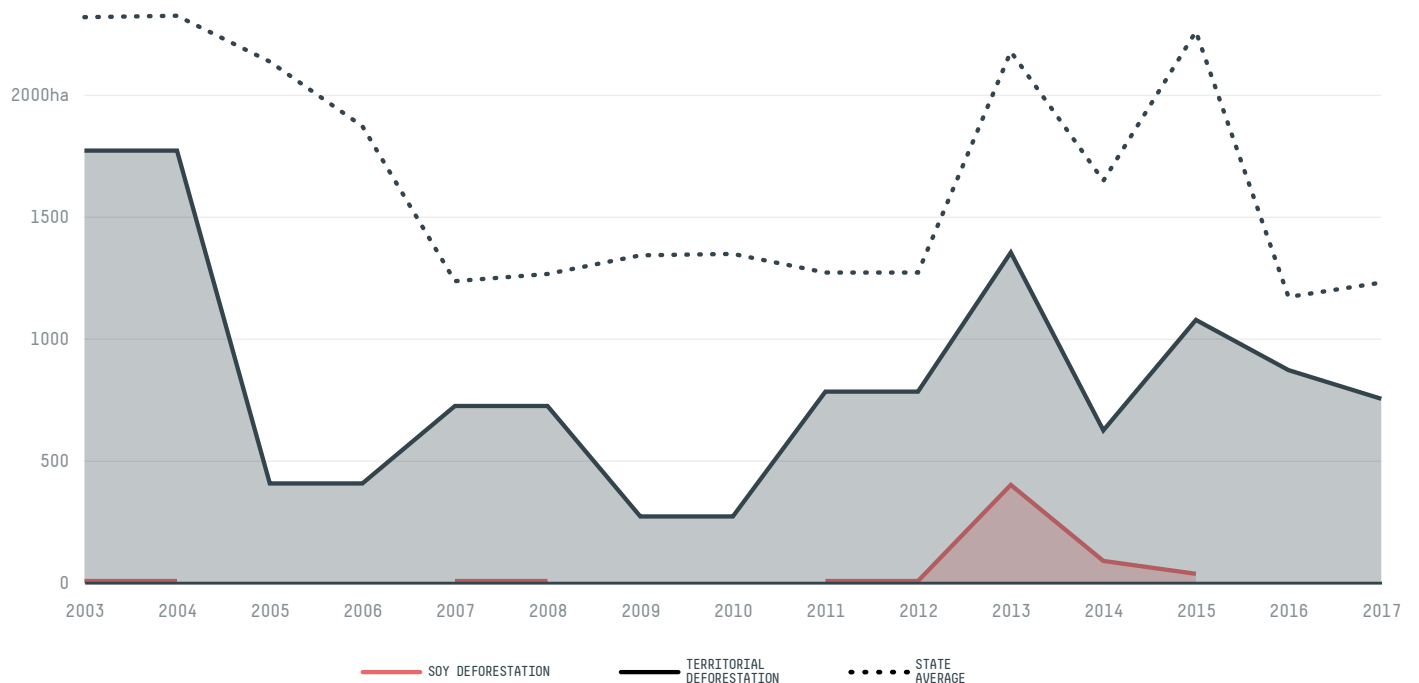

SOCIO-ECONOMIC INDICATORS	SCORE	STATE RANKING
Human Development Index	0.589 /1	73
GDP per capita	- USD/capita	-
GDP from agriculture	- %	-
Smallholder dominance	47 %	-
Reported cases of forced labour	-	-
Reported cases of land conflicts	-	-
Population	7,158	47
TERRITORIAL GOVERNANCE	SCORE	STATE RANKING
Legal Reserve deficit	67.1 ha	128
Legal Reserve deficit as a % of private land	0.2 %	-
Protected vegetation in private land	15,081.8 ha	-
Unprotected vegetation in private land	13,703 ha	70
ACTOR COMMITMENTS	SCORE	STATE RANKING
Soy traded under zero deforestation commitment	0 %	38
Round Table on Responsible Soy	0 t	3

DEFORESTATION TRAJECTORY OF TOCANTINIA