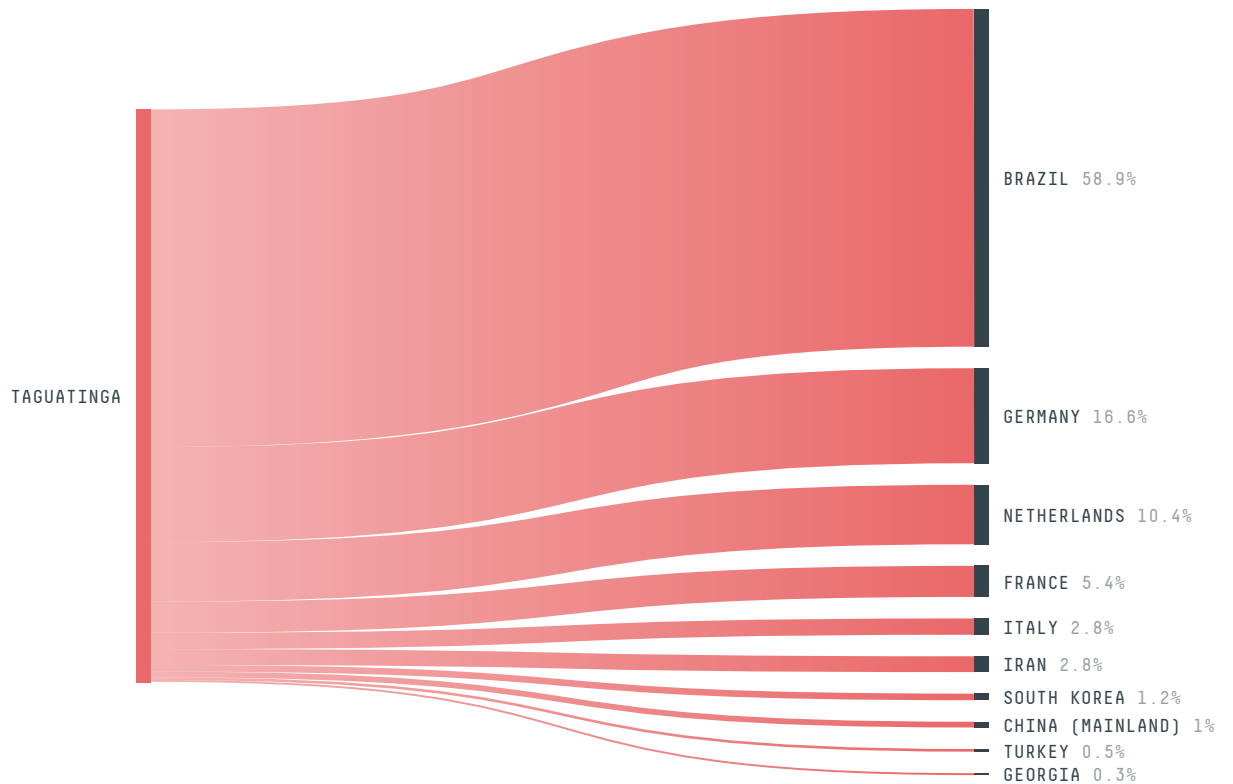

TOP IMPORTING COUNTRIES OF SOY FROM TAGUATINGA IN 2016