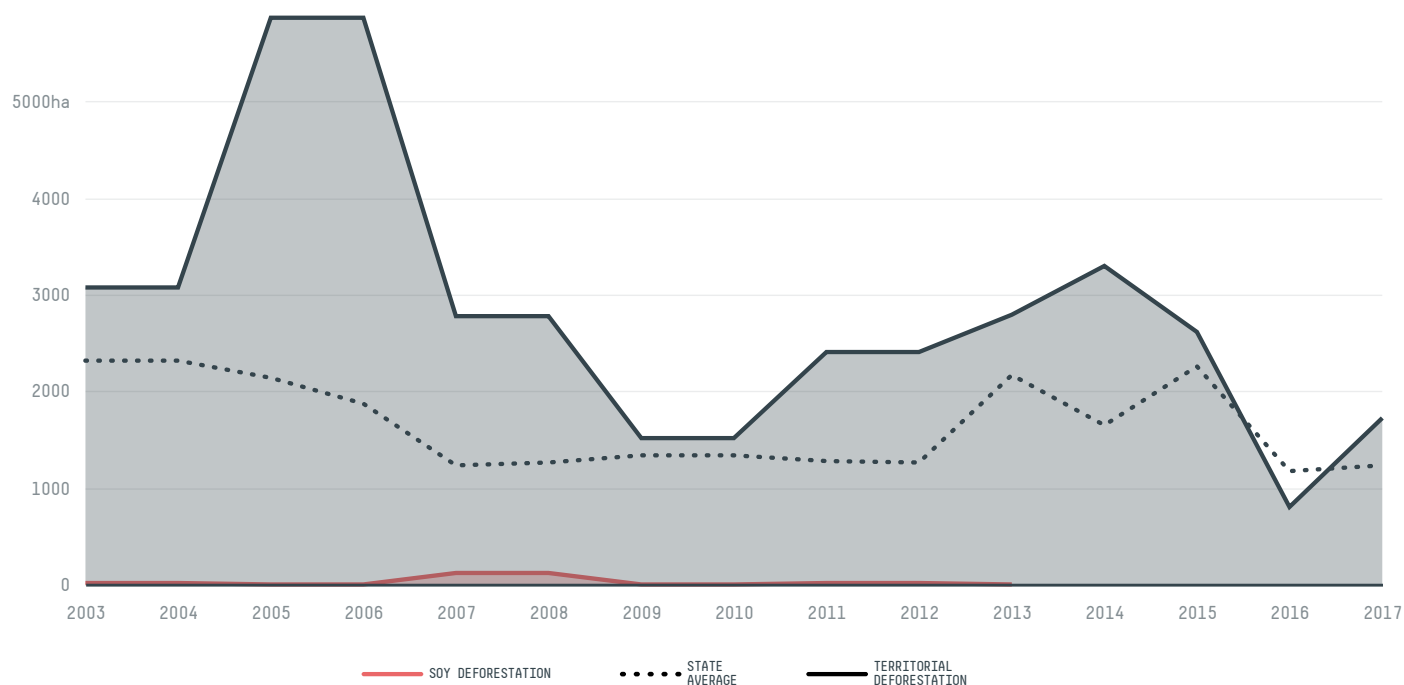

SOCIO-ECONOMIC INDICATORS	SCORE	STATE RANKING
Human Development Index	0.634 /1	48
GDP per capita	3,833 USD/capita	75
GDP from agriculture	16 %	96
Smallholder dominance	39 %	-
Reported cases of forced labour	-	-
Reported cases of land conflicts	-	-
Population	15,931	14

TERRITORIAL GOVERNANCE	SCORE	STATE RANKING
Legal Reserve deficit	1,739.6 ha	63
Legal Reserve deficit as a % of private land	1.4 %	-
Protected vegetation in private land	36,943.8 ha	-
Unprotected vegetation in private land	28,328.7 ha	48

ACTOR COMMITMENTS	SCORE	STATE RANKING
Soy traded under zero deforestation commitment	235 %	2
Round Table on Responsible Soy	0 t	6

DEFORESTATION TRAJECTORY OF TAGUATINGA