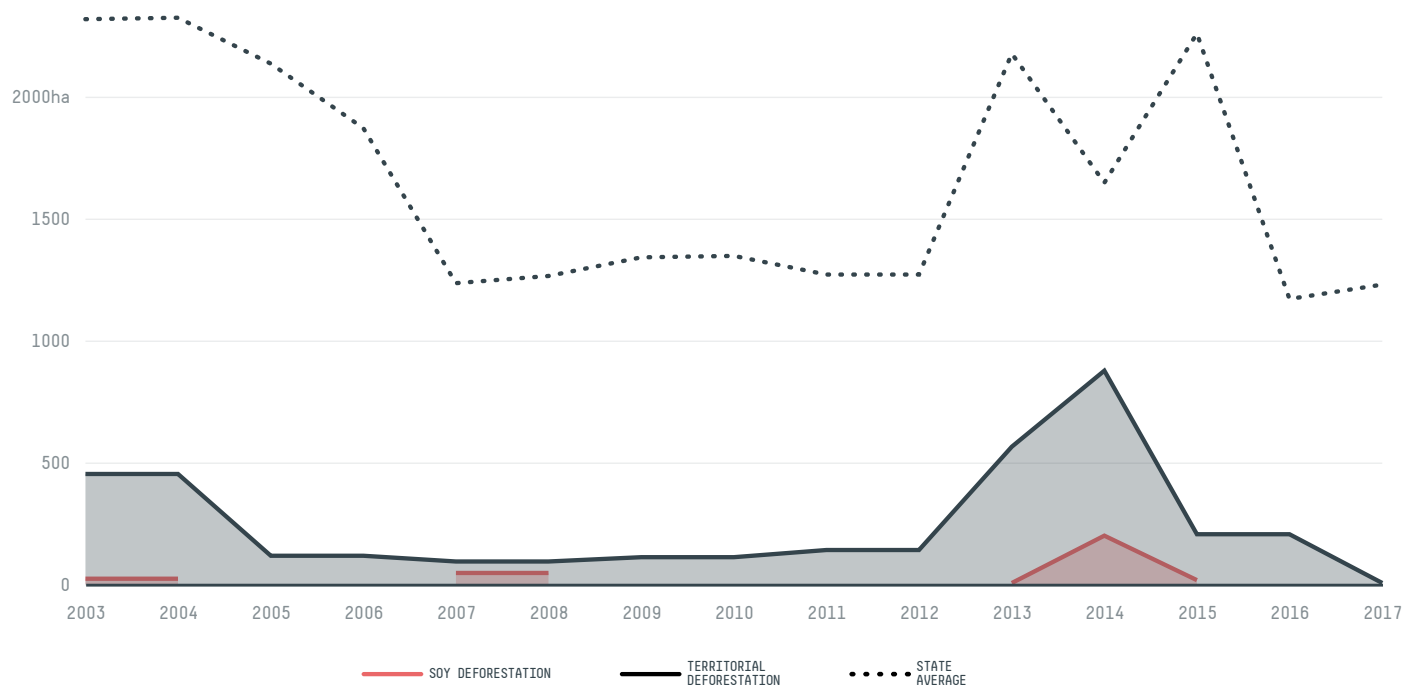

SOCIO-ECONOMIC INDICATORS	SCORE	STATE RANKING
Human Development Index	0.608 /1	60
GDP per capita	3,930 USD/capita	89
GDP from agriculture	16.7 %	80
Smallholder dominance	9 %	-
Reported cases of forced labour	-	-
Reported cases of land conflicts	-	-
Population	1,895	129

TERRITORIAL GOVERNANCE	SCORE	STATE RANKING
Legal Reserve deficit	388.2 ha	103
Legal Reserve deficit as a % of private land	1 %	-
Protected vegetation in private land	14,049.9 ha	-
Unprotected vegetation in private land	15,556.6 ha	67

ACTOR COMMITMENTS	SCORE	STATE RANKING
Soy traded under zero deforestation commitment	0 %	38
Round Table on Responsible Soy	- t	-

DEFORESTATION TRAJECTORY OF RIO DA CONCEICAO