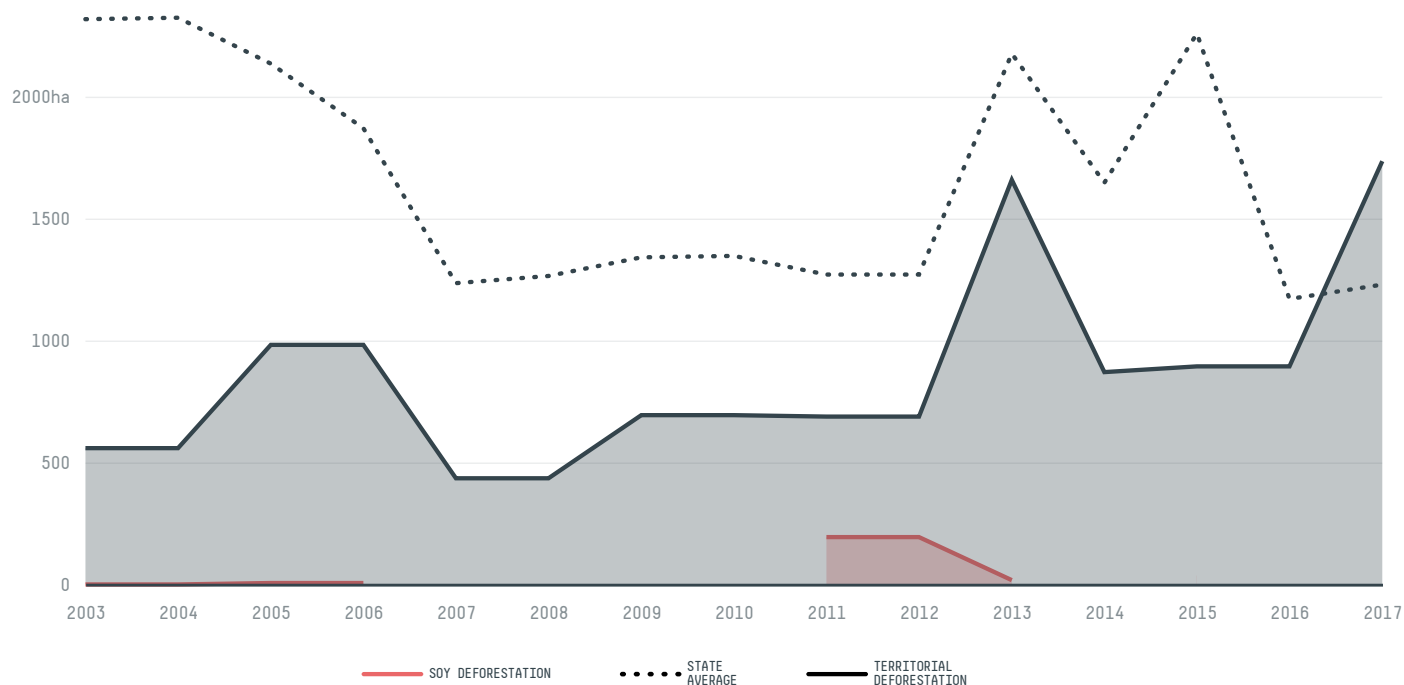

SOCIO-ECONOMIC INDICATORS	SCORE	STATE RANKING
Human Development Index	0.596 /1	68
GDP per capita	12,429 USD/capita	4
GDP from agriculture	59.6 %	3
Smallholder dominance	7 %	-
Reported cases of forced labour	-	-
Reported cases of land conflicts	-	-
Population	2,600	113

TERRITORIAL GOVERNANCE	SCORE	STATE RANKING
Legal Reserve deficit	1,371.1 ha	69
Legal Reserve deficit as a % of private land	1.4 %	-
Protected vegetation in private land	37,997.5 ha	-
Unprotected vegetation in private land	34,752.7 ha	37

ACTOR COMMITMENTS	SCORE	STATE RANKING
Soy traded under zero deforestation commitment	0 %	38
Round Table on Responsible Soy	- t	-

DEFORESTATION TRAJECTORY OF NOVO JARDIM